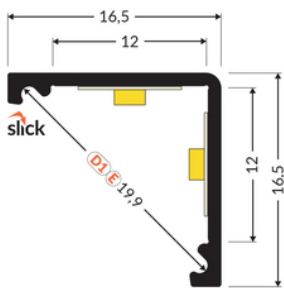

LED PROFILE CABI12 DUO D1E 4050 BLACK ANOD. /PLASTIC BAG

Corner

Furniture

- designed for displaying products in glass cases
- two places to insert the LED strip
- minimalist, unobtrusive
- much lighter than the original

EU industrial designs

CE

Made in Poland

Buy product

Basic Informations

<p>EAN: 5901597226130 Index: K2000421 Material: aluminium Color: black anodized Length [mm]: 4050 Weight [kg]: 0.426 Net weight [kg]: 0.029 Country of origin: PL</p>	<p>Measurement unit: qty Product packaging dimensions [mm]: 4050 x 16,5 x 16,5 Bulk packing [qty]: 10 Master packaging type: Bulk Product with gross packaging weight [kg]: 4.26</p>
---	--