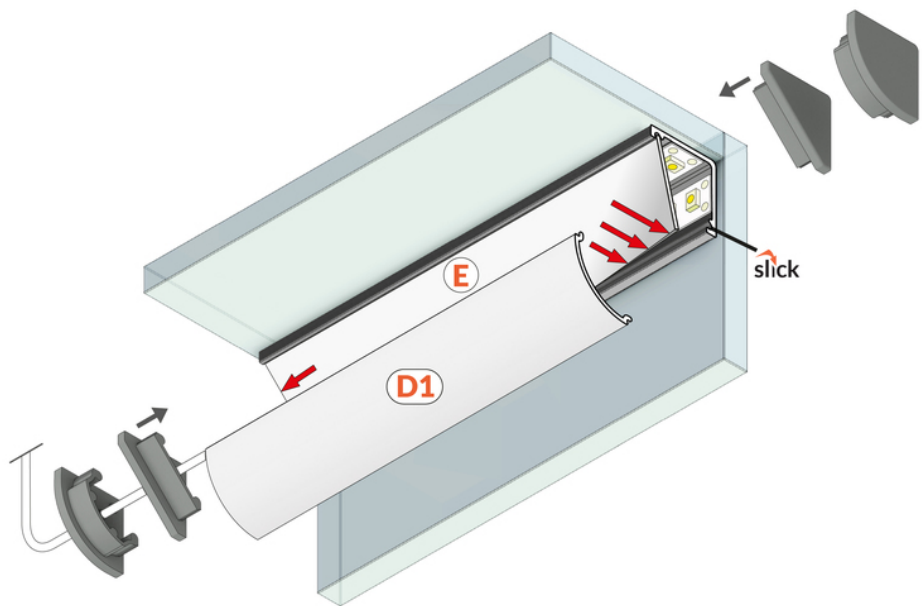

LED PROFILE CABI12 DUO D1E 4050 BLACK ANOD. /PLASTIC BAG

Corner

Furniture

- designed for displaying products in glass cases
- two places to insert the LED strip
- minimalist, unobtrusive
- much lighter than the original

EU industrial designs

CE

Made in Poland

Buy product

Basic Informations

<p>EAN: 5901597226130 Index: K2000421 Material: aluminium Color: black anodized Length [mm]: 4050 Weight [kg]: 0.426 Net weight [kg]: 0.029 Country of origin: PL</p>	<p>Measurement unit: qty Product packaging dimensions [mm]: 4050 x 16,5 x 16,5 Bulk packing [qty]: 10 Master packaging type: Bulk Product with gross packaging weight [kg]: 4.26</p>
---	--

AVAILABLE COLORS

AVAILABLE VARIANTS

1000 mm, 2000 mm, 3000 mm, 4050 mm

Matching elements

DIFFUSERS

END CAPS

end cap CABI12 grey
[20pcs]
index: C9980022

end cap CABI12 silver
[20pcs]
index: C9980040