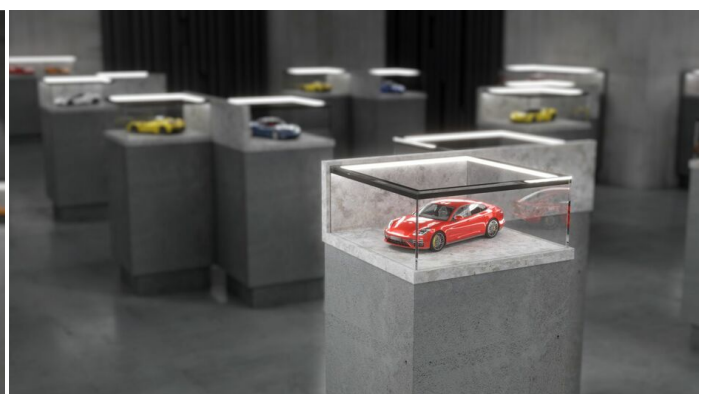

LED PROFILE CABI12 DUO D1E 4050 BLACK ANOD. /PLASTIC BAG

Corner

Furniture

- designed for displaying products in glass cases
- two places to insert the LED strip
- minimalist, unobtrusive
- much lighter than the original

EU industrial designs

CE

Made in Poland

Buy product