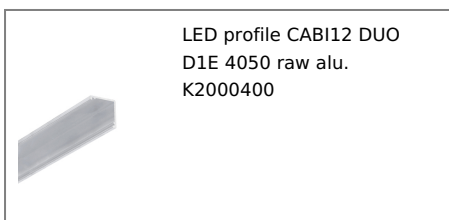

LED PROFILE CABI12 DUO D1E 4050 BLACK ANOD. /PLASTIC BAG

Corner

Furniture

- designed for displaying products in glass cases
- two places to insert the LED strip
- minimalist, unobtrusive
- much lighter than the original

EU industrial designs

CE

Made in Poland

Buy product

Basic Informations

<p>EAN: 5901597226130 Index: K2000421 Material: aluminium Color: black anodized Length [mm]: 4050 Weight [kg]: 0.426 Net weight [kg]: 0.029 Country of origin: PL</p>	<p>Measurement unit: qty Product packaging dimensions [mm]: 4050 x 16,5 x 16,5 Bulk packing [qty]: 10 Master packaging type: Bulk Product with gross packaging weight [kg]: 4.26</p>
---	--

AVAILABLE COLORS

AVAILABLE VARIANTS

1000 mm, 2000 mm, 3000 mm, 4050 mm

Matching elements

DIFFUSERS

END CAPS

end cap CABI12 grey
[20pcs]
index: C9980022

end cap CABI12 silver
[20pcs]
index: C9980040