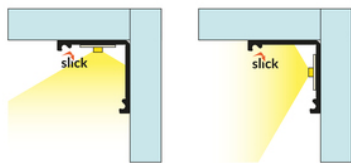

LED PROFILE CABI12 DUO D1E 4050 BLACK ANOD. /PLASTIC BAG

Corner

Furniture

- designed for displaying products in glass cases
- two places to insert the LED strip
- minimalist, unobtrusive
- much lighter than the original

EU industrial designs

CE

Made in Poland

Buy product