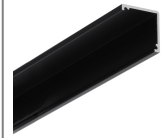

LED PROFILE CABI12 DUO D1E 4050 BLACK ANOD. /PLASTIC BAG

Corner

Furniture

- designed for displaying products in glass cases
- two places to insert the LED strip
- minimalist, unobtrusive
- much lighter than the original

EU industrial designs

CE

Made in Poland

Buy product

Basic Informations

<p>EAN: 5901597226130 Index: K2000421 Material: aluminium Color: black anodized Length [mm]: 4050 Weight [kg]: 0.426 Net weight [kg]: 0.029 Country of origin: PL</p>	<p>Measurement unit: qty Product packaging dimensions [mm]: 4050 x 16,5 x 16,5 Bulk packing [qty]: 10 Master packaging type: Bulk Product with gross packaging weight [kg]: 4.26</p>
---	--

AVAILABLE COLORS

AVAILABLE VARIANTS

1000 mm, 2000 mm, 3000 mm, 4050 mm

Matching elements

DIFFUSERS

END CAPS

end cap CABI12 grey
[20pcs]
index: C9980022

end cap CABI12 silver
[20pcs]
index: C9980040