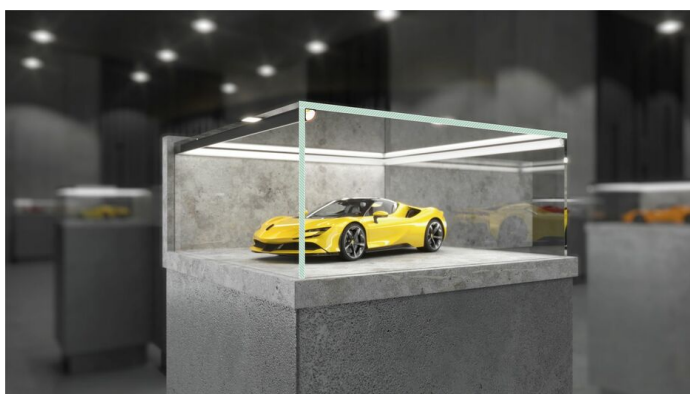

LED PROFILE CABI12 DUO D1E 4050 BLACK ANOD. /PLASTIC BAG

Corner

Furniture

- designed for displaying products in glass cases
- two places to insert the LED strip
- minimalist, unobtrusive
- much lighter than the original

EU industrial designs

CE

Made in Poland

Buy product