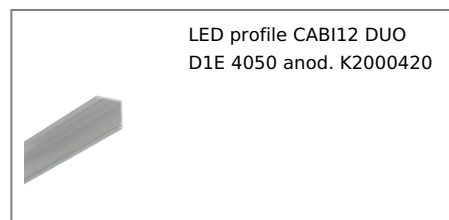

LED PROFILE CABI12 DUO D1E 4050 BLACK ANOD. /PLASTIC BAG

Corner

Furniture

- designed for displaying products in glass cases
- two places to insert the LED strip
- minimalist, unobtrusive
- much lighter than the original

EU industrial designs

CE

Made in Poland

Buy product

Basic Informations

<p>EAN: 5901597226130 Index: K2000421 Material: aluminium Color: black anodized Length [mm]: 4050 Weight [kg]: 0.426 Net weight [kg]: 0.029 Country of origin: PL</p>	<p>Measurement unit: qty Product packaging dimensions [mm]: 4050 x 16,5 x 16,5 Bulk packing [qty]: 10 Master packaging type: Bulk Product with gross packaging weight [kg]: 4.26</p>
---	--

AVAILABLE COLORS

AVAILABLE VARIANTS

1000 mm, 2000 mm, 3000 mm, 4050 mm

Matching elements

DIFFUSERS

END CAPS

end cap CABI12 grey
[20pcs]
index: C9980022

end cap CABI12 silver
[20pcs]
index: C9980040