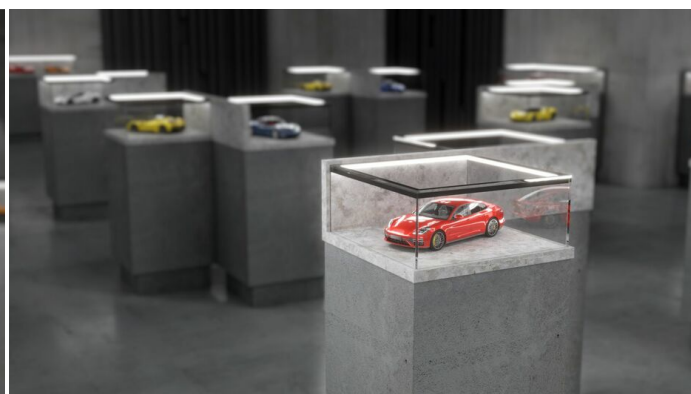

# LED PROFILE CABI12 DUO D1E 4050 ANOD.

	<ul style="list-style-type: none"><li>• designed for displaying products in glass cases</li><li>• two places to insert the LED strip</li><li>• minimalist, unobtrusive</li><li>• much lighter than the original</li></ul>	<p> CE</p> <p> EU industrial designs</p> <p> Made in Poland</p>	 <p>Buy product</p>
---	---	--	--

## AVAILABLE VARIANTS

1000 mm, 2000 mm, 3000 mm, 4050 mm