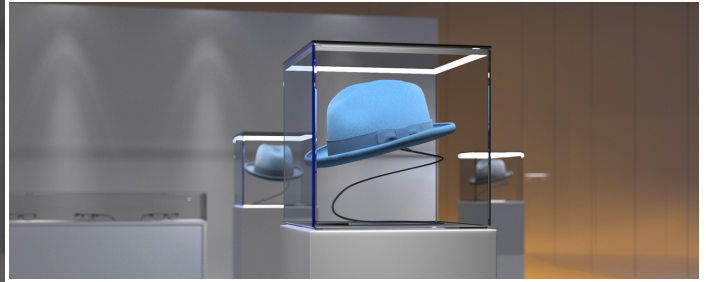

# LED PROFILE CABI12 DUO D1E 4050 ANOD.

	<ul style="list-style-type: none"><li>• designed for displaying products in glass cases</li><li>• two places to insert the LED strip</li><li>• minimalist, unobtrusive</li><li>• much lighter than the original</li></ul>	<p> CE</p> <p> EU industrial designs</p> <p> Made in Poland</p>	 <p>Buy product</p>
---	---	--	--

## AVAILABLE VARIANTS

1000 mm, 2000 mm, 3000 mm, 4050 mm