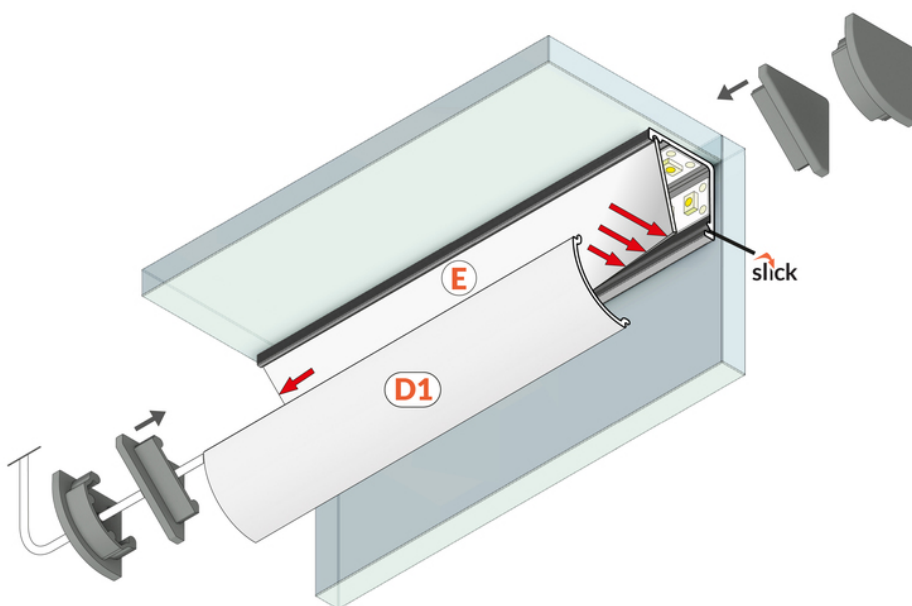

# LED PROFILE CABI12 DUO D1E 4050 ANOD.

	<ul style="list-style-type: none"><li>• designed for displaying products in glass cases</li><li>• two places to insert the LED strip</li><li>• minimalist, unobtrusive</li><li>• much lighter than the original</li></ul>	<p> CE</p> <p> EU industrial designs</p> <p> Made in Poland</p>	 <p>Buy product</p>
---	---	--	--

## AVAILABLE VARIANTS

1000 mm, 2000 mm, 3000 mm, 4050 mm