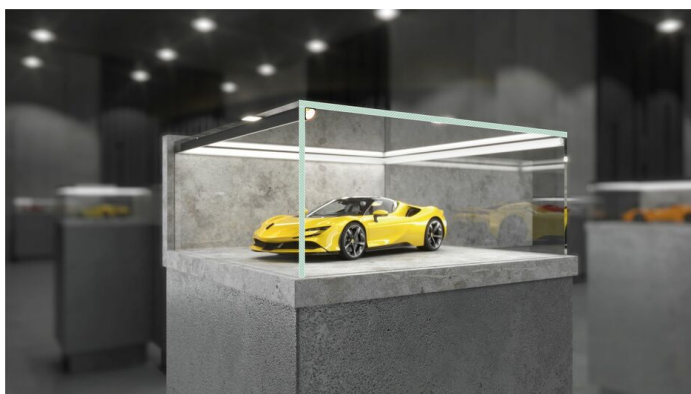

# LED PROFILE CABI12 DUO D1E 4050 ANOD.

	<ul style="list-style-type: none"><li>• designed for displaying products in glass cases</li><li>• two places to insert the LED strip</li><li>• minimalist, unobtrusive</li><li>• much lighter than the original</li></ul>	<p> CE</p> <p> EU industrial designs</p> <p> Made in Poland</p>	 <p>Buy product</p>
---	---	--	--