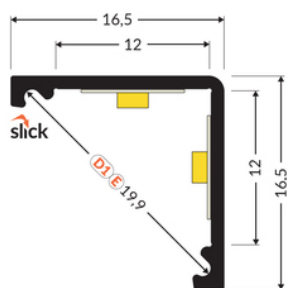

# LED PROFILE CABI12 DUO D1E 4050 ANOD.

	<ul style="list-style-type: none"><li>• designed for displaying products in glass cases</li><li>• two places to insert the LED strip</li><li>• minimalist, unobtrusive</li><li>• much lighter than the original</li></ul>	<p> CE</p> <p> EU industrial designs</p> <p> Made in Poland</p>	 <p>Buy product</p>
---	---	--	--

## Basic Informations

EAN: 5901597226123 Index: K2000420 Material: aluminium Color: anodized Length [mm]: 4050 Weight [kg]: 0.397 Country of origin: PL	Measurement unit: qty Product packaging dimensions [mm]: 4050 x 16,5 x 16,5 Bulk packing [qty]: 40 Master packaging type: Bulk Product with gross packaging weight [kg]: 15.88
---	--

## AVAILABLE VARIANTS

1000 mm, 2000 mm, 3000 mm, 4050 mm