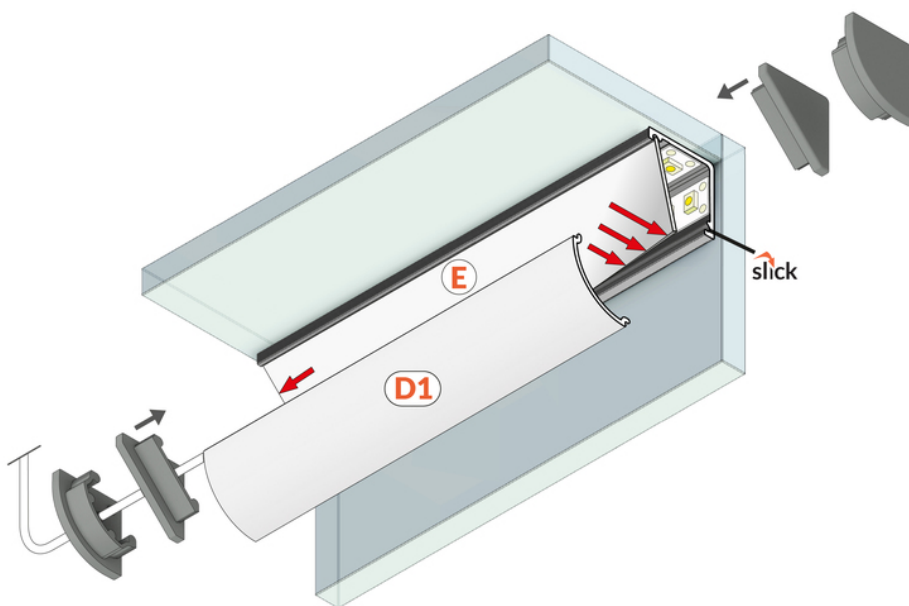

TOPMET LIGHT KŁOSOWICZ WIŚNIEWSKI sp. z o.o.

Ostrowska 354 | 61-312 Poznań | POLAND

tel.: +48 61 872 75 00

info@topmet.pl

pdf card generation date: 30.06.2026