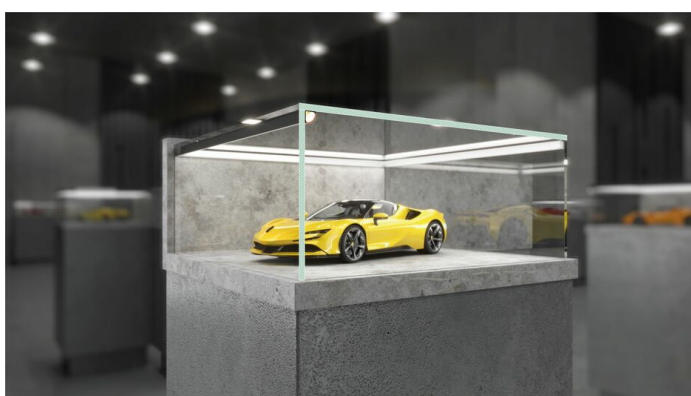

TOPMET LIGHT KŁOSOWICZ WIŚNIEWSKI sp. z o.o.

Ostrowska 354 | 61-312 Poznań | POLAND

tel.: +48 61 872 75 00

info@topmet.pl

pdf card generation date: 30.06.2026