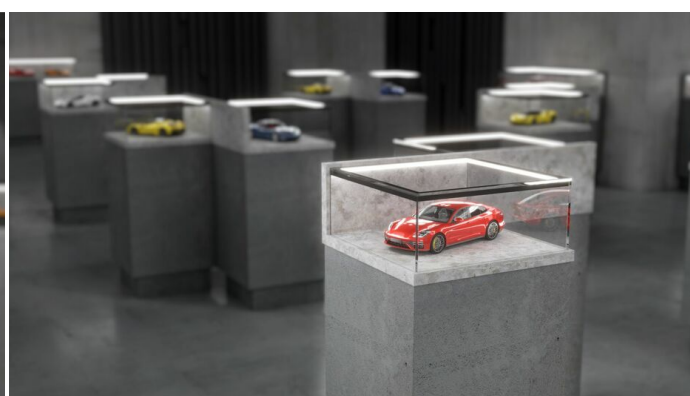

TOPMET LIGHT KŁOSOWICZ WIŚNIEWSKI sp. z o.o.

Ostrowska 354 | 61-312 Poznań | POLAND

tel.: +48 61 872 75 00

info@topmet.pl

pdf card generation date: 30.06.2026