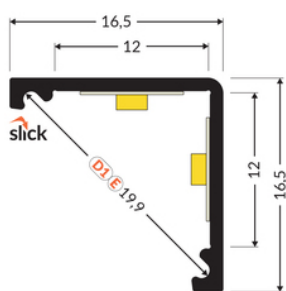

TOPMET LIGHT KŁOSOWICZ WIŚNIEWSKI sp. z o.o.

Ostrowska 354 | 61-312 Poznań | POLAND

tel.: +48 61 872 75 00

info@topmet.pl

pdf card generation date: 30.06.2026