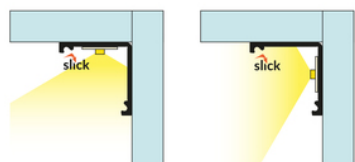

TOPMET LIGHT KŁOSOWICZ WIŚNIEWSKI sp. z o.o.

Ostrowska 354 | 61-312 Poznań | POLAND

tel.: +48 61 872 75 00

info@topmet.pl

pdf card generation date: 30.06.2026