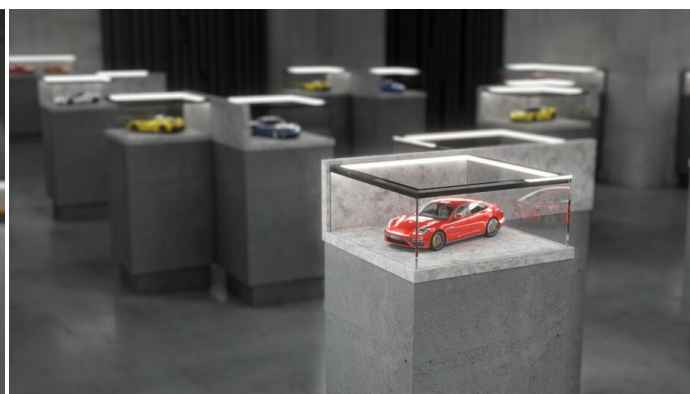

# LED PROFILE CABI12 DUO D1E 4050 RAW ALU.

Furniture

Corner

	<ul style="list-style-type: none"><li>• designed for displaying products in glass cases</li><li>• two places to insert the LED strip</li><li>• minimalist, unobtrusive</li><li>• much lighter than the original</li></ul>	 EU industrial designs  CE  Made in Poland	 Buy product
---	---	---	--

## AVAILABLE VARIANTS

1000 mm, 2000 mm, 3000 mm, 4050 mm