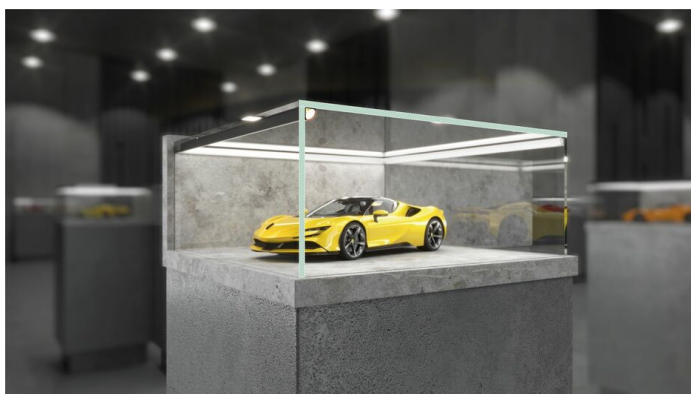

# LED PROFILE CABI12 DUO D1E 4050 RAW ALU.

Furniture

Corner

	<ul style="list-style-type: none"><li>• designed for displaying products in glass cases</li><li>• two places to insert the LED strip</li><li>• minimalist, unobtrusive</li><li>• much lighter than the original</li></ul>	 EU industrial designs  CE  Made in Poland	 Buy product
---	---	---	--