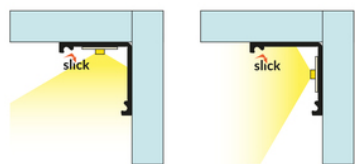

# LED PROFILE CABI12 DUO D1E 4050 RAW ALU.

Furniture

Corner

	<ul style="list-style-type: none"><li>• designed for displaying products in glass cases</li><li>• two places to insert the LED strip</li><li>• minimalist, unobtrusive</li><li>• much lighter than the original</li></ul>	 EU industrial designs  CE  Made in Poland	 Buy product
---	---	---	--