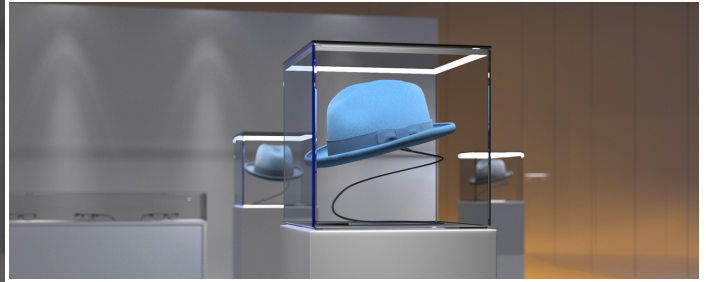

# LED PROFILE CABI12 DUO D1E 4050 RAW ALU.

Furniture

Corner

	<ul style="list-style-type: none"><li>• designed for displaying products in glass cases</li><li>• two places to insert the LED strip</li><li>• minimalist, unobtrusive</li><li>• much lighter than the original</li></ul>	 EU industrial designs  CE  Made in Poland	 Buy product
---	---	---	--

## AVAILABLE VARIANTS

1000 mm, 2000 mm, 3000 mm, 4050 mm