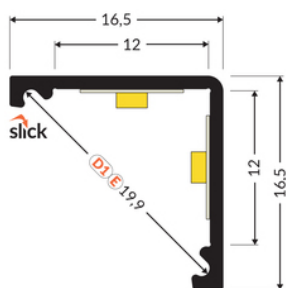

# LED PROFILE CABI12 DUO D1E 4050 RAW ALU.

Furniture

Corner

	<ul style="list-style-type: none"><li>• designed for displaying products in glass cases</li><li>• two places to insert the LED strip</li><li>• minimalist, unobtrusive</li><li>• much lighter than the original</li></ul>	 EU industrial designs  CE  Made in Poland	 Buy product
---	---	---	--

## Basic Informations

EAN: 5901597226093 Index: K2000400 Material: aluminium Color: raw aluminium Length [mm]: 4050 Weight [kg]: 0.397 Country of origin: PL	Measurement unit: qty Product packaging dimensions [mm]: 4050 x 16,5 x 16,5 Bulk packing [qty]: 40 Master packaging type: Bulk Product with gross packaging weight [kg]: 15.88
--	--

## AVAILABLE VARIANTS

1000 mm, 2000 mm, 3000 mm, 4050 mm