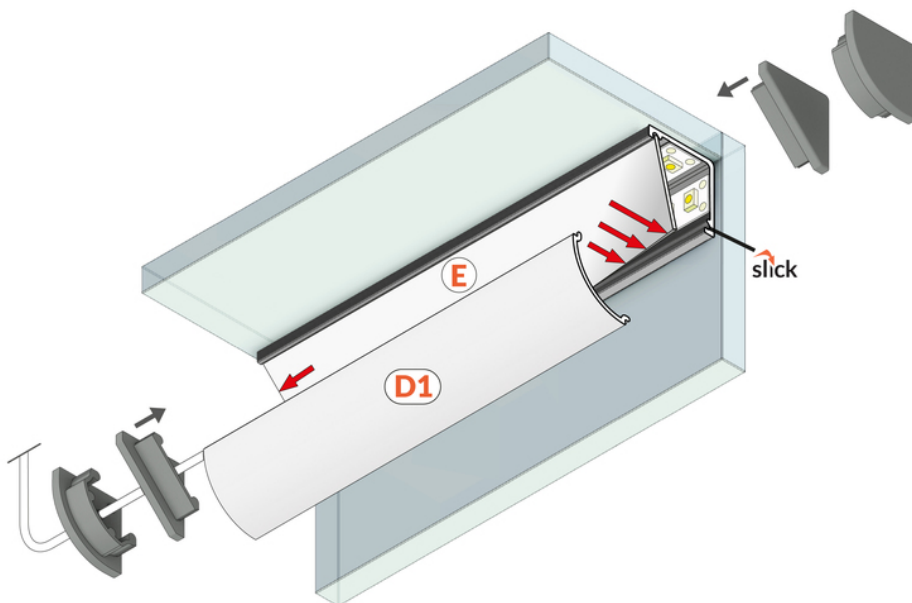

# LED PROFILE CABI12 DUO D1E 4050 RAW ALU.

Furniture

Corner

	<ul style="list-style-type: none"><li>• designed for displaying products in glass cases</li><li>• two places to insert the LED strip</li><li>• minimalist, unobtrusive</li><li>• much lighter than the original</li></ul>	 EU industrial designs  CE  Made in Poland	 Buy product
---	---	---	--

## AVAILABLE VARIANTS

1000 mm, 2000 mm, 3000 mm, 4050 mm