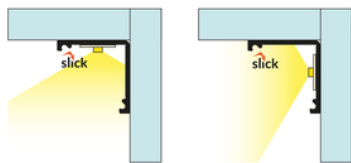

LED PROFILE CABI12 DUO D1E 3000 BLACK ANOD. /PLASTIC BAG

Corner

Furniture

	<ul style="list-style-type: none"> • designed for displaying products in glass cases • two places to insert the LED strip • minimalist, unobtrusive • much lighter than the original 	 CE  EU industrial designs  Made in Poland	 <p>Buy product</p>
---	--	---	---