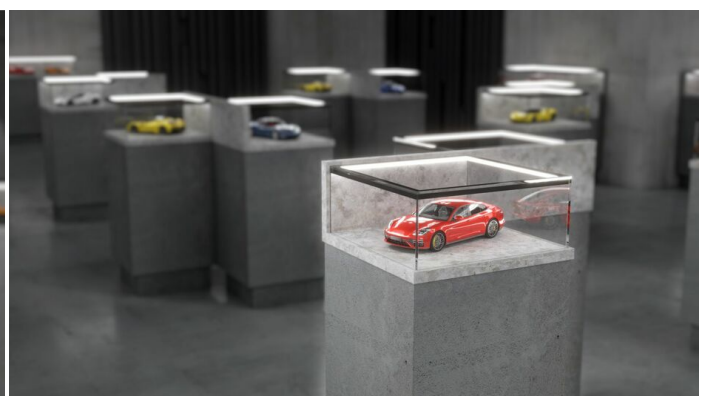

LED PROFILE CABI12 DUO D1E 3000 BLACK ANOD. /PLASTIC BAG

Corner

Furniture

	<ul style="list-style-type: none"> • designed for displaying products in glass cases • two places to insert the LED strip • minimalist, unobtrusive • much lighter than the original 	 CE  EU industrial designs  Made in Poland	 <p>Buy product</p>
---	--	---	---