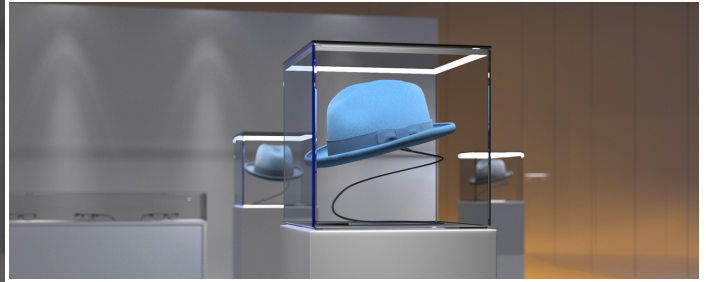

LED PROFILE CABI12 DUO D1E 3000 BLACK ANOD. /PLASTIC BAG

Corner

Furniture

	<ul style="list-style-type: none"> • designed for displaying products in glass cases • two places to insert the LED strip • minimalist, unobtrusive • much lighter than the original 	 CE  EU industrial designs  Made in Poland	 <p>Buy product</p>
---	--	---	---