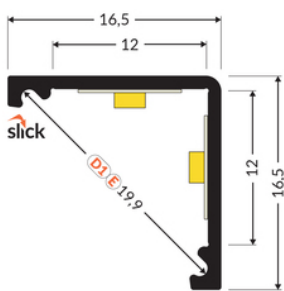

LED PROFILE CABI12 DUO D1E 3000 BLACK ANOD. /PLASTIC BAG

Corner

Furniture

	<ul style="list-style-type: none"> • designed for displaying products in glass cases • two places to insert the LED strip • minimalist, unobtrusive • much lighter than the original 	 CE  EU industrial designs  Made in Poland	 <p>Buy product</p>
---	--	---	---

Basic Informations

<p>EAN: 5901597226086 Index: K2000321 Material: aluminium Color: black anodized Length [mm]: 3000 Weight [kg]: 0.312 Net weight [kg]: 0.018 Country of origin: PL</p>	<p>Measurement unit: qty Product packaging dimensions [mm]: 3000 x 16,5 x 16,5 Bulk packing [qty]: 10 Master packaging type: Bulk Product with gross packaging weight [kg]: 3.12</p>
---	--