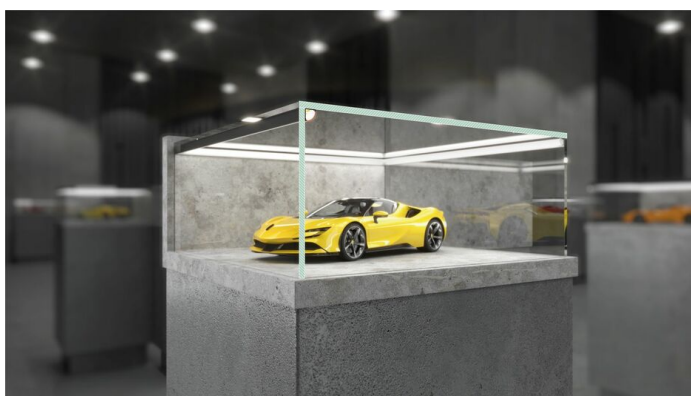

LED PROFILE CABI12 DUO D1E 3000 BLACK ANOD. /PLASTIC BAG

Corner

Furniture

	<ul style="list-style-type: none"> • designed for displaying products in glass cases • two places to insert the LED strip • minimalist, unobtrusive • much lighter than the original 	 CE  EU industrial designs  Made in Poland	 <p>Buy product</p>
---	--	---	---