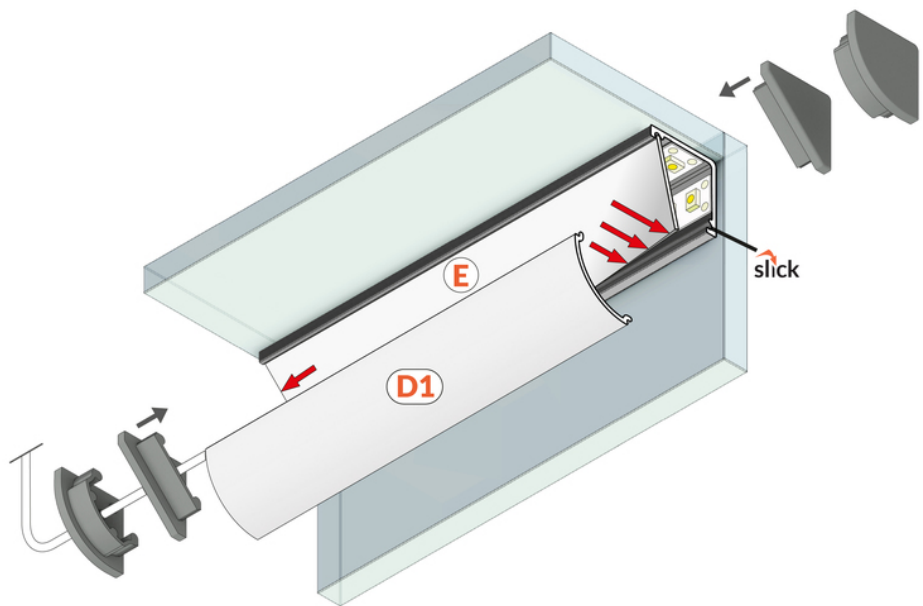

LED PROFILE CABI12 DUO D1E 3000 BLACK ANOD. /PLASTIC BAG

Corner

Furniture

	<ul style="list-style-type: none"> • designed for displaying products in glass cases • two places to insert the LED strip • minimalist, unobtrusive • much lighter than the original 	 CE  EU industrial designs  Made in Poland	 <p>Buy product</p>
---	--	---	---