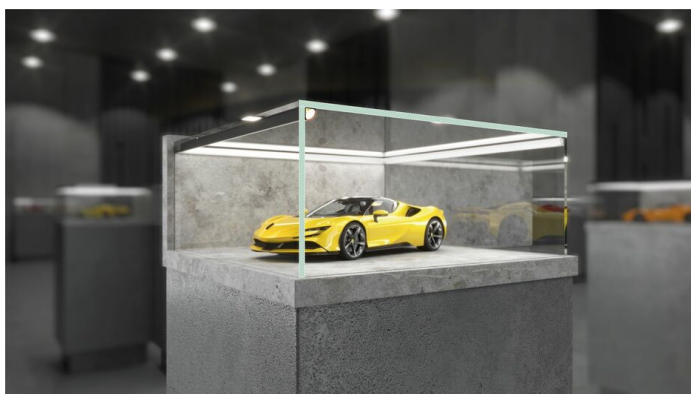

LED PROFILE CABI12 DUO D1E 3000 ANOD.

Corner

Furniture

	<ul style="list-style-type: none"> • designed for displaying products in glass cases • two places to insert the LED strip • minimalist, unobtrusive • much lighter than the original 	<ul style="list-style-type: none">  EU industrial designs  CE  Made in Poland 	 <p>Buy product</p>
---	--	---	--