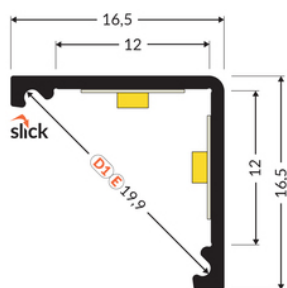

LED PROFILE CABI12 DUO D1E 3000 ANOD.

Corner

Furniture

	<ul style="list-style-type: none"> • designed for displaying products in glass cases • two places to insert the LED strip • minimalist, unobtrusive • much lighter than the original 	<ul style="list-style-type: none">  EU industrial designs  CE  Made in Poland 	 <p>Buy product</p>
---	--	---	--

Basic Informations

EAN: 5901597226079 Index: K2000320 Material: aluminium Color: anodized Length [mm]: 3000 Weight [kg]: 0.294 Country of origin: PL	Measurement unit: qty Product packaging dimensions [mm]: 3000 x 16,5 x 16,5 Bulk packing [qty]: 40 Master packaging type: Bulk Product with gross packaging weight [kg]: 11.76
---	--