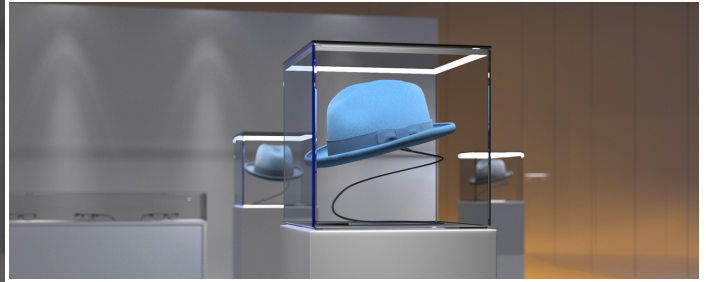

LED PROFILE CABI12 DUO D1E 3000 ANOD.

Corner

Furniture

	<ul style="list-style-type: none"> • designed for displaying products in glass cases • two places to insert the LED strip • minimalist, unobtrusive • much lighter than the original 	<ul style="list-style-type: none">  EU industrial designs  CE  Made in Poland 	 <p>Buy product</p>
---	--	---	--