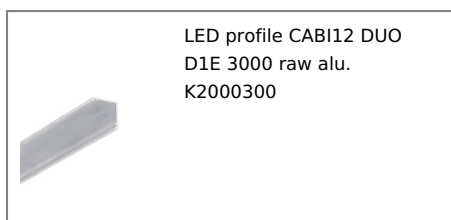

Basic Informations

EAN: 5901597226079 Index: K2000320 Material: aluminium Color: anodized Length [mm]: 3000 Weight [kg]: 0.294 Country of origin: PL	Measurement unit: qty Product packaging dimensions [mm]: 3000 x 16,5 x 16,5 Bulk packing [qty]: 40 Master packaging type: Bulk Product with gross packaging weight [kg]: 11.76

AVAILABLE COLORS

AVAILABLE VARIANTS

1000 mm, 2000 mm, 3000 mm, 4050 mm