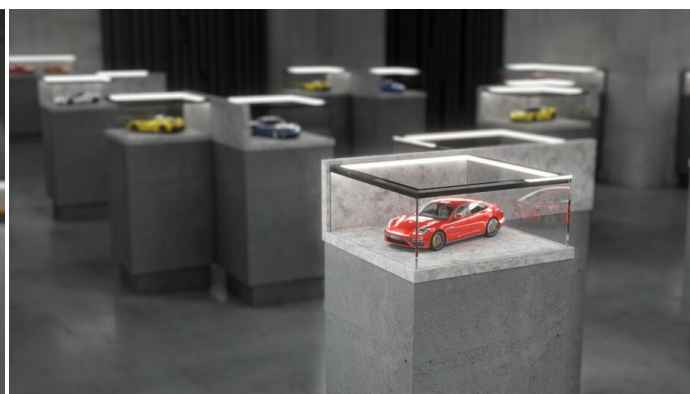

LED PROFILE CABI12 DUO D1E 3000 ANOD.

Corner

Furniture

	<ul style="list-style-type: none"> • designed for displaying products in glass cases • two places to insert the LED strip • minimalist, unobtrusive • much lighter than the original 	<ul style="list-style-type: none">  EU industrial designs  CE  Made in Poland 	 <p>Buy product</p>
---	--	---	--