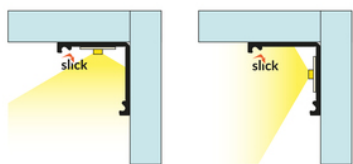

LED PROFILE CABI12 DUO D1E 3000 ANOD.

Corner

Furniture

	<ul style="list-style-type: none"> • designed for displaying products in glass cases • two places to insert the LED strip • minimalist, unobtrusive • much lighter than the original 	<ul style="list-style-type: none">  EU industrial designs  CE  Made in Poland 	 <p>Buy product</p>
---	--	---	--