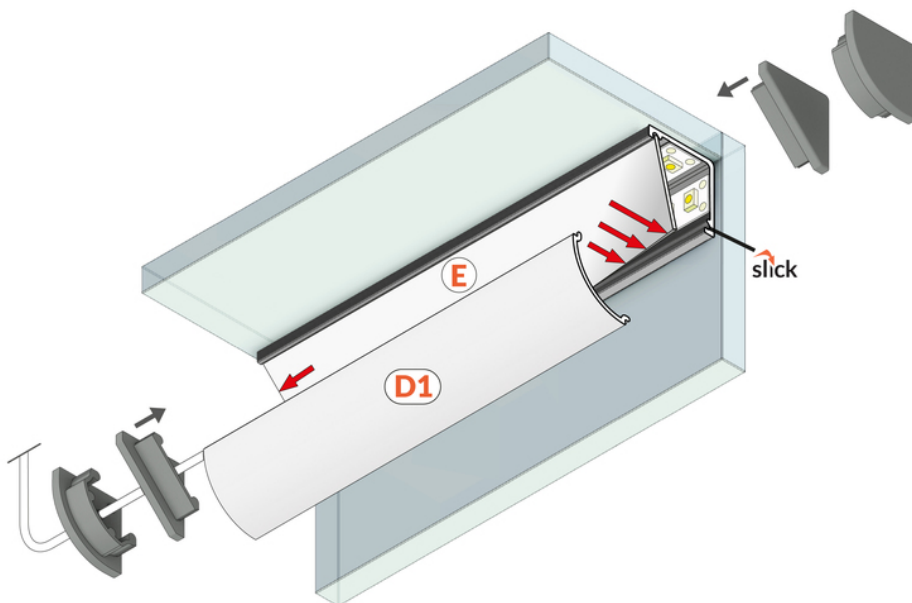

LED PROFILE CABI12 DUO D1E 3000 ANOD.

Corner

Furniture

	<ul style="list-style-type: none"> • designed for displaying products in glass cases • two places to insert the LED strip • minimalist, unobtrusive • much lighter than the original 	<ul style="list-style-type: none">  EU industrial designs  CE  Made in Poland 	 <p>Buy product</p>
---	--	---	--

AVAILABLE COLORS

AVAILABLE VARIANTS

1000 mm, 2000 mm, 3000 mm, 4050 mm

Matching elements

DIFFUSERS

END CAPS

TOPMET LIGHT KŁOSOWICZ WIŚNIEWSKI sp. z o.o.

Ostrowska 354 | 61-312 Poznań | POLAND