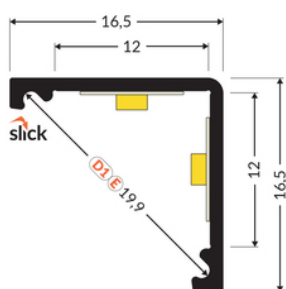

## Basic Informations

<p>EAN: 5901597226062 Index: K2000301 Material: aluminium Color: white painted Length [mm]: 3000 Weight [kg]: 0.338 Net weight [kg]: 0.018 Country of origin: PL</p>	<p>Measurement unit: qty Product packaging dimensions [mm]: 3000 x 16,5 x 16,5 Bulk packing [qty]: 10 Master packaging type: Bulk Product with gross packaging weight [kg]: 3.38</p>
--	--

## AVAILABLE VARIANTS

1000 mm, 2000 mm, 3000 mm, 4050 mm