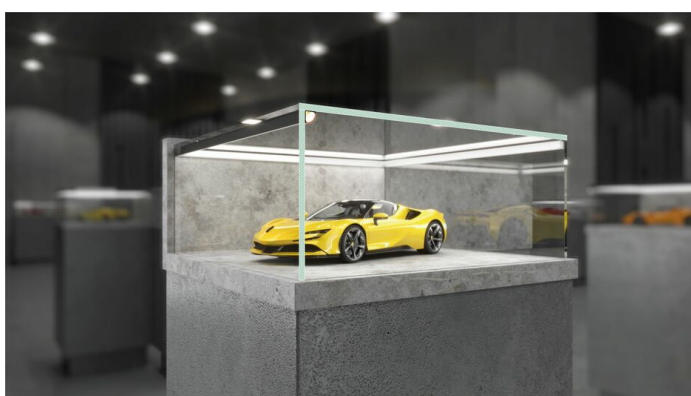

LED PROFILE CABI12 DUO D1E 3000 WHITE PAINTED RAL9003 /PLASTIC BAG

Corner

Furniture

- designed for displaying products in glass cases
- two places to insert the LED strip
- minimalist, unobtrusive
- much lighter than the original

EU industrial designs

CE

Made in Poland

Buy product