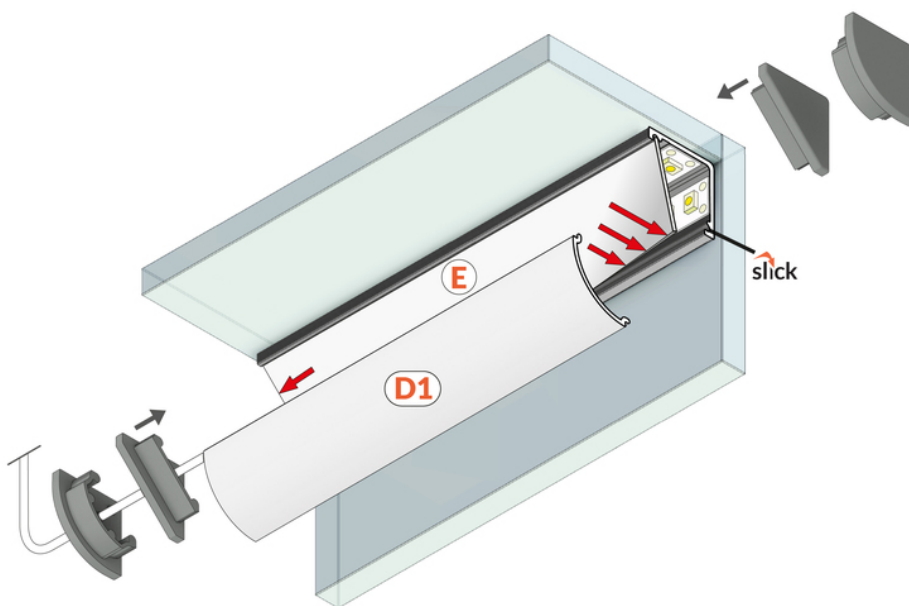

LED PROFILE CABI12 DUO D1E 3000 WHITE PAINTED RAL9003 /PLASTIC BAG

Corner

Furniture

- designed for displaying products in glass cases
- two places to insert the LED strip
- minimalist, unobtrusive
- much lighter than the original

EU industrial designs

CE

Made in Poland

Buy product