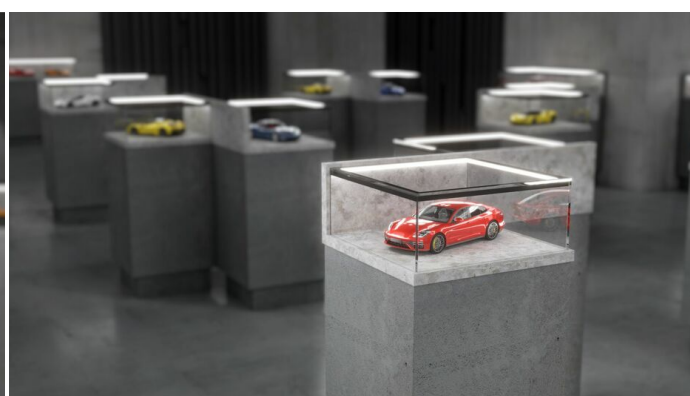

LED PROFILE CABI12 DUO D1E 3000 WHITE PAINTED RAL9003 /PLASTIC BAG

Corner

Furniture

- designed for displaying products in glass cases
- two places to insert the LED strip
- minimalist, unobtrusive
- much lighter than the original

EU industrial designs

CE

Made in Poland

Buy product