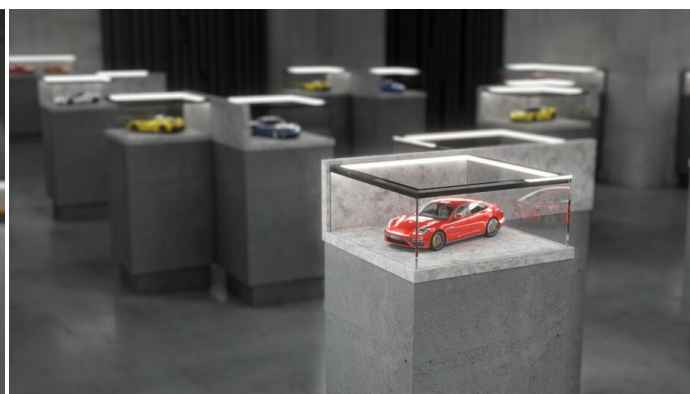

LED PROFILE CABI12 DUO D1E 3000 RAW ALU.

Furniture

Corner

	<ul style="list-style-type: none"> • designed for displaying products in glass cases • two places to insert the LED strip • minimalist, unobtrusive • much lighter than the original 	<ul style="list-style-type: none">  EU industrial designs  CE  Made in Poland 	 <p>Buy product</p>
---	--	---	--