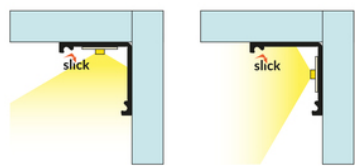

LED PROFILE CABI12 DUO D1E 3000 RAW ALU.

Furniture

Corner

	<ul style="list-style-type: none"> • designed for displaying products in glass cases • two places to insert the LED strip • minimalist, unobtrusive • much lighter than the original 	<ul style="list-style-type: none">  EU industrial designs  CE  Made in Poland 	 <p>Buy product</p>
---	--	---	--