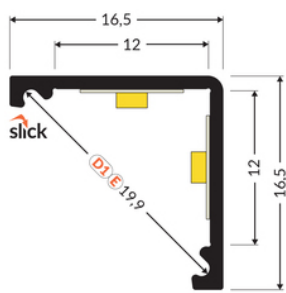

LED PROFILE CABI12 DUO D1E 3000 RAW ALU.

Furniture

Corner

	<ul style="list-style-type: none"> • designed for displaying products in glass cases • two places to insert the LED strip • minimalist, unobtrusive • much lighter than the original 	<ul style="list-style-type: none">  EU industrial designs  CE  Made in Poland 	 <p>Buy product</p>
---	--	---	--

Basic Informations

EAN: 5901597226055 Index: K2000300 Material: aluminium Color: raw aluminium Length [mm]: 3000 Weight [kg]: 0.294 Country of origin: PL	Measurement unit: qty Product packaging dimensions [mm]: 3000 x 16,5 x 16,5 Bulk packing [qty]: 40 Master packaging type: Bulk Product with gross packaging weight [kg]: 11.76
--	--