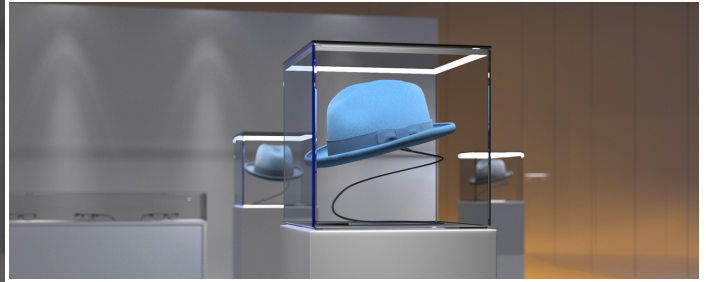

LED PROFILE CABI12 DUO D1E 3000 RAW ALU.

Furniture

Corner

	<ul style="list-style-type: none"> • designed for displaying products in glass cases • two places to insert the LED strip • minimalist, unobtrusive • much lighter than the original 	<ul style="list-style-type: none">  EU industrial designs  CE  Made in Poland 	 <p>Buy product</p>
---	--	---	--