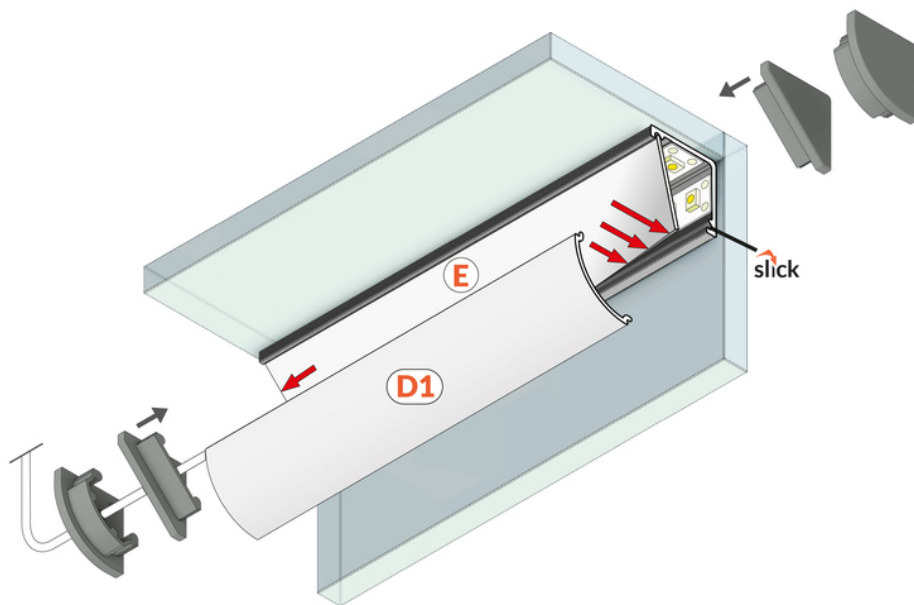

LED PROFILE CABI12 DUO D1E 3000 RAW ALU.

Furniture

Corner

	<ul style="list-style-type: none"> • designed for displaying products in glass cases • two places to insert the LED strip • minimalist, unobtrusive • much lighter than the original 	<ul style="list-style-type: none">  EU industrial designs  CE  Made in Poland 	 <p>Buy product</p>
---	--	---	--

AVAILABLE VARIANTS

1000 mm, 2000 mm, 3000 mm, 4050 mm

Matching elements

DIFFUSERS

 <p>diffuser E slide 3000 frosted index: A2000339</p>	 <p>diffuser D1 click 3000 opal index: C9070038</p>
--	--

END CAPS

TOPMET LIGHT KŁOSOWICZ WIŚNIEWSKI sp. z o.o.