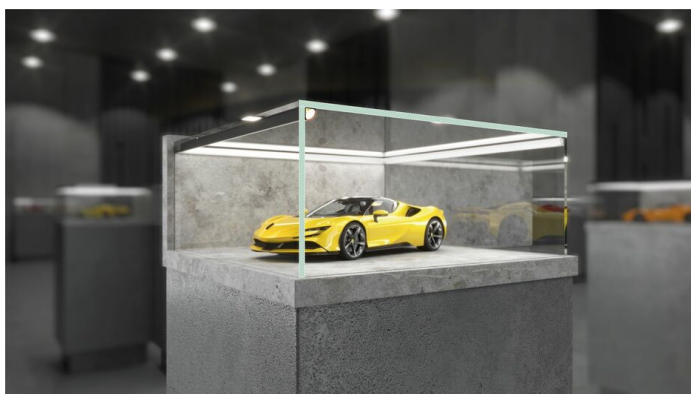

LED PROFILE CABI12 DUO D1E 3000 RAW ALU.

Furniture

Corner

	<ul style="list-style-type: none"> • designed for displaying products in glass cases • two places to insert the LED strip • minimalist, unobtrusive • much lighter than the original 	<ul style="list-style-type: none">  EU industrial designs  CE  Made in Poland 	 <p>Buy product</p>
---	--	---	--