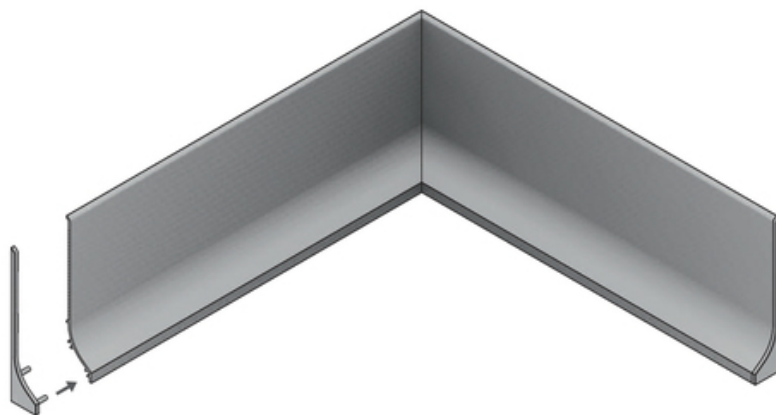

FINISHING PROFILE BASE 4050 WHITE PAINTED /PLASTIC BAG

Architectural

- basic aluminium skirting board
- basic aluminium skirting board
- for all types of floors
- more durable and moisture-resistant (compared to MDF and wooden skirting boards)
- space for concealing wires

EU industrial designs

CE

Made in Poland

Buy product

Basic Informations

Index: J1000401
Material: aluminium
Color: white painted
Length [mm]: 4050
Weight [kg]: 1.292
Net weight [kg]: 0.024
Country of origin: PL

1000 mm, 2000 mm, 3000 mm, 4050 mm

Matching elements

END CAPS

end cap BASE white
[20pcs]
index: J1998901

CONNECTORS

connector BASE 90deg
white [10pcs]
index: J1998601

connector BASE 180deg
white [10pcs]
index: J1998701