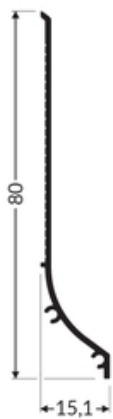

EU industrial designs

CE

Made in Poland

Buy product

Basic Informations

Index: J1000401
Material: aluminium
Color: white painted
Length [mm]: 4050
Weight [kg]: 1.292
Net weight [kg]: 0.024
Country of origin: PL

Measurement unit: qty
Product packaging dimensions [mm]: 4050 x 15,1 x 80
Bulk packing [qty]: 20
Master packaging type: Bulk
Product with gross packaging weight [kg]: 12.92

AVAILABLE COLORS

AVAILABLE VARIANTS

1000 mm, 2000 mm, 3000 mm, 4050 mm

Matching elements

END CAPS

end cap BASE white
[20pcs]
index: J1998901

CONNECTORS

connector BASE 90deg
white [10pcs]
index: J1998601

connector BASE 180deg
white [10pcs]
index: J1998701