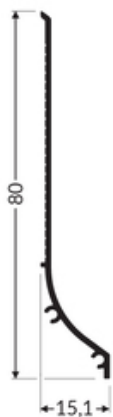

# FINISHING PROFILE BASE 4050 RAW ALU.

Architectural

	<ul style="list-style-type: none"><li>• basic aluminium skirting board</li><li>• basic aluminium skirting board</li><li>• for all types of floors</li><li>• more durable and moisture-resistant (compared to MDF and wooden skirting boards)</li><li>• space for concealing wires</li></ul>	<p> EU industrial designs</p> <p> CE</p> <p> Made in Poland</p>	 <p>Buy product</p>
---	---	--	--

## Basic Informations

EAN: 5901597288268  
Index: J1000400  
Material: aluminium  
Color: raw aluminium  
Length [mm]: 4050  
Weigh [kg]: 1.268  
Country of origin: PL

Measurement unit: qty  
Product packaging dimensions [mm]: 4050 x 15,1 x 80  
Bulk packing [qty]: 20  
Master packaging type: Bulk  
Product with gross packaging weight [kg]: 25.36

## AVAILABLE VARIANTS

1000 mm, 2000 mm, 3000 mm, 4050 mm