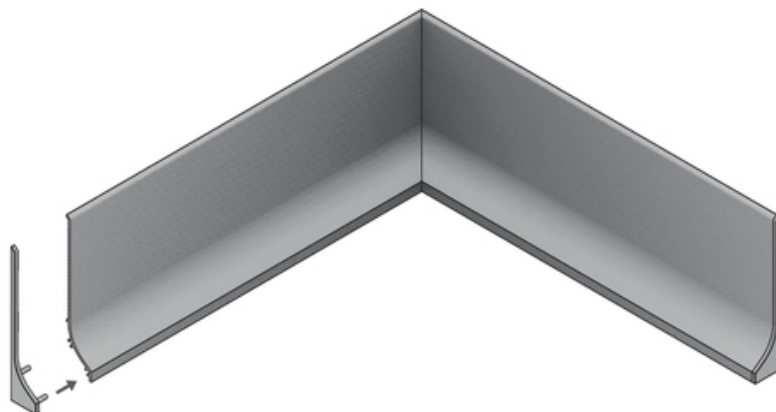

## /PLASTIC BAG

Architectural

- basic aluminium skirting board
- basic aluminium skirting board
- for all types of floors
- more durable and moisture-resistant (compared to MDF and wooden skirting boards)
- space for concealing wires

## Basic Informations

EAN: 5901597288251  
Index: J1000301  
Material: aluminium  
Color: white painted  
Length [mm]: 3000  
Weigh [kg]: 0.957  
Net weight [kg]: 0.018  
Country of origin: PL

Measurement unit: qty  
Product packaging dimensions [mm]: 3000 x 15,1 x 80  
Bulk packing [qty]: 10  
Master packaging type: Bulk  
Product with gross packaging weight [kg]: 9.57