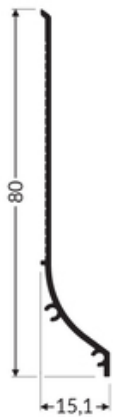

## Basic Informations

EAN: 5901597288251  
Index: J1000301  
Material: aluminium  
Color: white painted  
Length [mm]: 3000  
Weigh [kg]: 0.957  
Net weight [kg]: 0.018  
Country of origin: PL

Measurement unit: qty  
Product packaging dimensions [mm]: 3000 x 15,1 x 80  
Bulk packing [qty]: 10  
Master packaging type: Bulk  
Product with gross packaging weight [kg]: 9.57

## AVAILABLE VARIANTS

1000 mm, 2000 mm, 3000 mm, 4050 mm

## CONNECTORS

**connector BASE 90deg**  
**white [10pcs]**  
index: J1998601

**connector BASE 180deg**  
**white [10pcs]**  
index: J1998701

**connector BASE 270deg**  
**white [10pcs]**  
index: J1998801