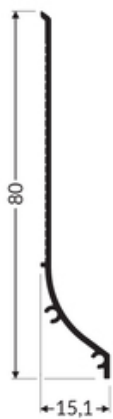

FINISHING PROFILE BASE 3000 RAW ALU.

Architectural

	<ul style="list-style-type: none">• basic aluminium skirting board• basic aluminium skirting board• for all types of floors• more durable and moisture-resistant (compared to MDF and wooden skirting boards)• space for concealing wires	<p> EU industrial designs</p> <p> CE</p> <p> Made in Poland</p>	 <p>Buy product</p>
---	---	--	--

Basic Informations

EAN: 5901597288237
 Index: J1000300
 Material: aluminium
 Color: raw aluminium
 Length [mm]: 3000
 Weight [kg]: 0.939
 Country of origin: PL

Measurement unit: qty
 Product packaging dimensions [mm]: 3000 x 15,1 x 80
 Bulk packing [qty]: 20
 Master packaging type: Bulk
 Product with gross packaging weight [kg]: 18.78

AVAILABLE COLORS

AVAILABLE VARIANTS

1000 mm, 2000 mm, 3000 mm, 4050 mm

Matching elements

END CAPS

end cap BASE silver
[20pcs]
index: J1998940

end cap BASE grey
[20pcs]
index: J1998922

CONNECTORS

connector BASE 90deg
grey [10pcs]
index: J1998622

connector BASE 90deg
silver [10pcs]
index: J1998640

connector BASE 180deg
grey [10pcs]
index: J1998722

connector BASE 180deg
silver [10pcs]
index: J1998740