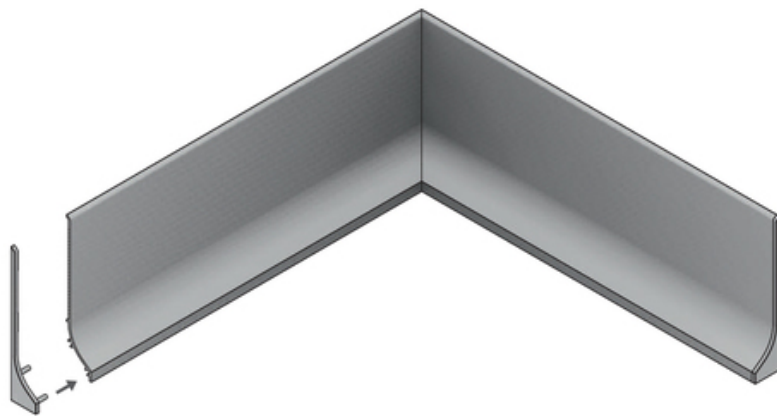

FINISHING PROFILE BASE 3000 RAW ALU.

Architectural

	<ul style="list-style-type: none">• basic aluminium skirting board• basic aluminium skirting board• for all types of floors• more durable and moisture-resistant (compared to MDF and wooden skirting boards)• space for concealing wires	<p> EU industrial designs</p> <p> CE</p> <p> Made in Poland</p>	 <p>Buy product</p>
---	---	--	--

Basic Informations

EAN: 5901597288237
 Index: J1000300
 Material: aluminium
 Color: raw aluminium
 Length [mm]: 3000
 Weight [kg]: 0.939
 Country of origin: PL

Measurement unit: qty
 Product packaging dimensions [mm]: 3000 x 15,1 x 80
 Bulk packing [qty]: 20
 Master packaging type: Bulk
 Product with gross packaging weight [kg]: 18.78

AVAILABLE COLORS

AVAILABLE VARIANTS

1000 mm, 2000 mm, 3000 mm, 4050 mm

Matching elements

END CAPS

end cap BASE silver
[20pcs]
index: J1998940

end cap BASE grey
[20pcs]
index: J1998922

CONNECTORS