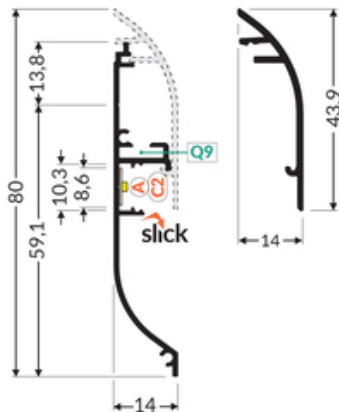

TOPMET LIGHT KŁOSOWICZ WIŚNIEWSKI sp. z o.o.

Ostrowska 354 | 61-312 Poznań | POLAND

tel.: +48 61 872 75 00

info@topmet.pl

pdf card generation date: 16.06.2026