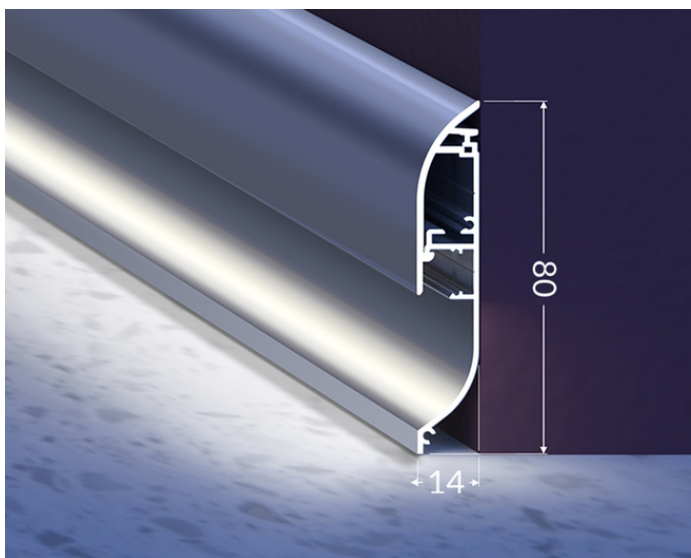

COMPLEMENTARY PROFILE SKIRT10 4050 WHITE PAINTED

RAL9003 /PLASTIC BAG

Architectural

max 10 mm

- elegant and robust skirting board for LED strips
- soft glow with a 60 P/m LED strip
- optimum light effect with a matt floor or carpet
- convenient installation
- space for concealing wires

pdf card generation date: 16.06.2026

Basic Informations

<p>EAN: 5901597288848 Index: J2000801 Material: aluminium Color: white painted Length [mm]: 4050 Weight [kg]: 0.818 Net weight [kg]: 0.02399999999999999 Country of origin: PL</p>	<p>Measurement unit: qty Product packaging dimensions [mm]: 4050 x 14 x 43,9 Bulk packing [qty]: 10 Master packaging type: Bulk Product with gross packaging weight [kg]: 8.18</p>
--	--

AVAILABLE COLORS

AVAILABLE VARIANTS

1000 mm, 2000 mm, 3000 mm, 4050 mm

Matching elements
