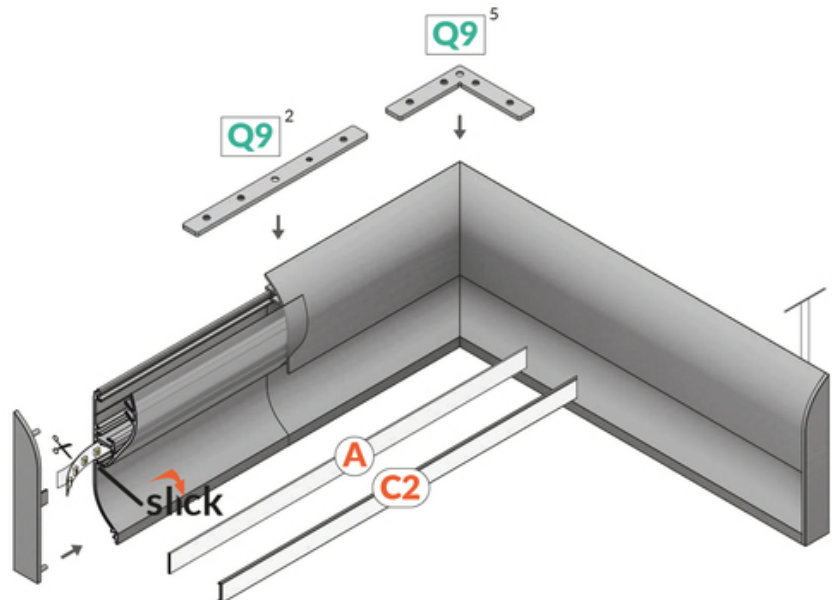

TOPMET LIGHT KŁOSOWICZ WIŚNIEWSKI sp. z o.o.

Ostrowska 354 | 61-312 Poznań | POLAND

tel.: +48 61 872 75 00

info@topmet.pl

pdf card generation date: 16.06.2026