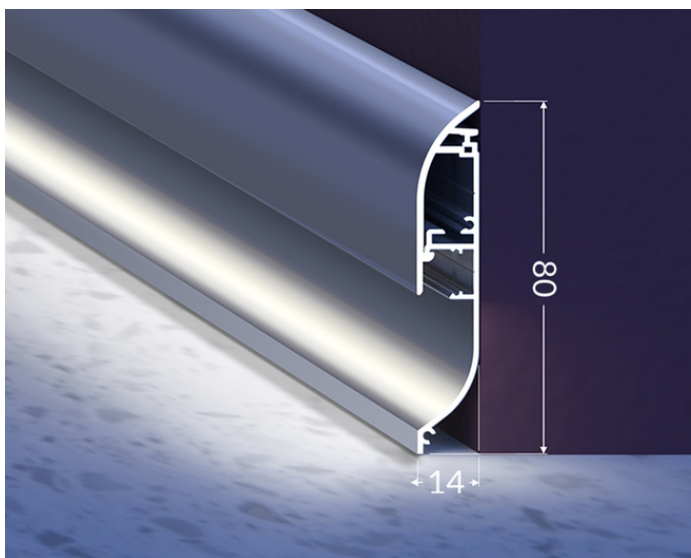

# COMPLEMENTARY PROFILE SKIRT10 4050 RAW ALU.

Architectural

max 10 mm

	<ul style="list-style-type: none"> <li>• elegant and robust skirting board for LED strips</li> <li>• soft glow with a 60 P/m LED strip</li> <li>• optimum light effect with a matt floor or carpet</li> <li>• convenient installation</li> <li>• space for concealing wires</li> </ul>	<ul style="list-style-type: none"> <li> EU industrial designs</li> <li> CE</li> <li> Made in Poland</li> </ul>	<p>Buy product</p>
--	--	--	--------------------

## Basic Informations

EAN: 5901597288824 Index: J2000800 Material: aluminium Color: raw aluminium Length [mm]: 4050 Weight [kg]: 0.794 Country of origin: PL	Measurement unit: qty Product packaging dimensions [mm]: 4050 x 14 x 43,9 Bulk packing [qty]: 20 Master packaging type: Bulk Product with gross packaging weight [kg]: 15.88
--	--

## AVAILABLE VARIANTS

1000 mm, 2000 mm, 3000 mm, 4050 mm

---