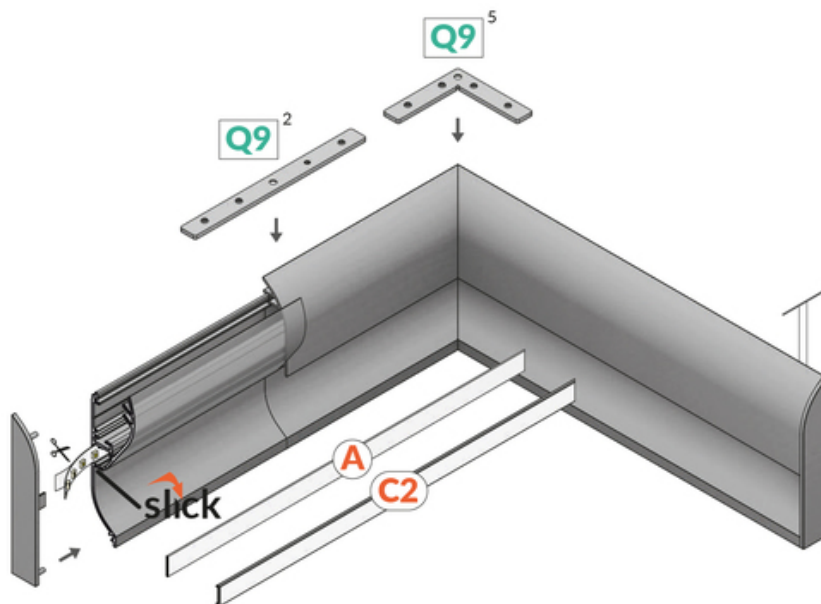

# COMPLEMENTARY PROFILE SKIRT10 4050 RAW ALU.

Architectural

max 10 mm

	<ul style="list-style-type: none"> <li>• elegant and robust skirting board for LED strips</li> <li>• soft glow with a 60 P/m LED strip</li> <li>• optimum light effect with a matt floor or carpet</li> <li>• convenient installation</li> <li>• space for concealing wires</li> </ul>	<ul style="list-style-type: none"> <li> EU industrial designs</li> <li> CE</li> <li> Made in Poland</li> </ul>	<p>Buy product</p>
--	--	--	--------------------

## Basic Informations

EAN: 5901597288824 Index: J2000800 Material: aluminium Color: raw aluminium Length [mm]: 4050 Weight [kg]: 0.794 Country of origin: PL	Measurement unit: qty Product packaging dimensions [mm]: 4050 x 14 x 43,9 Bulk packing [qty]: 20 Master packaging type: Bulk Product with gross packaging weight [kg]: 15.88
--	--

## AVAILABLE VARIANTS

1000 mm, 2000 mm, 3000 mm, 4050 mm

---