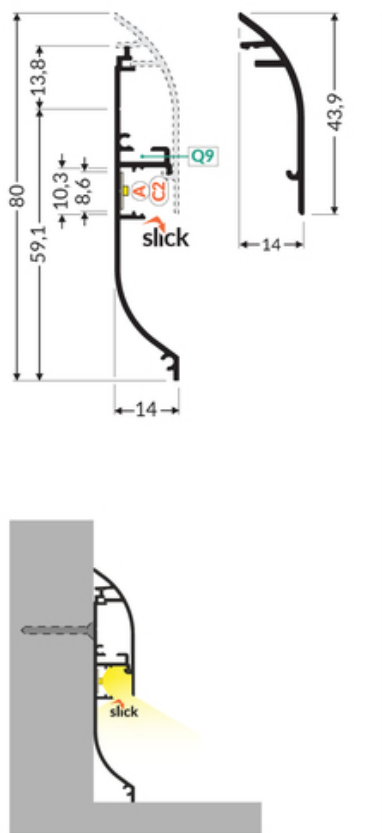

# COMPLEMENTARY PROFILE SKIRT10 4050 RAW ALU.

Architectural

max 10 mm

	<ul style="list-style-type: none"> <li>• elegant and robust skirting board for LED strips</li> <li>• soft glow with a 60 P/m LED strip</li> <li>• optimum light effect with a matt floor or carpet</li> <li>• convenient installation</li> <li>• space for concealing wires</li> </ul>	<ul style="list-style-type: none"> <li> EU industrial designs</li> <li> CE</li> <li> Made in Poland</li> </ul>	<p>Buy product</p>
--	--	--	--------------------

## Basic Informations

EAN: 5901597288824 Index: J2000800 Material: aluminium Color: raw aluminium Length [mm]: 4050 Weight [kg]: 0.794 Country of origin: PL	Measurement unit: qty Product packaging dimensions [mm]: 4050 x 14 x 43,9 Bulk packing [qty]: 20 Master packaging type: Bulk Product with gross packaging weight [kg]: 15.88
--	--

## AVAILABLE VARIANTS

1000 mm, 2000 mm, 3000 mm, 4050 mm

---