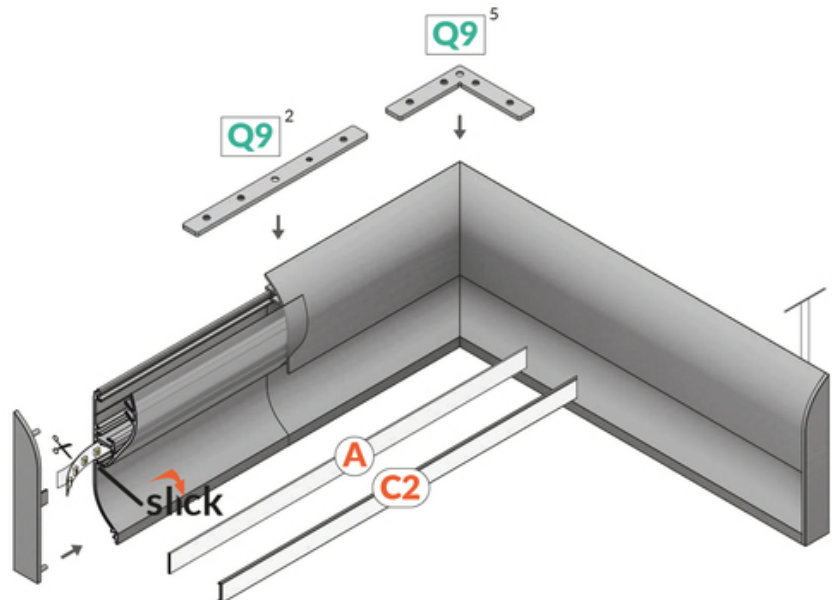

## Basic Informations

EAN: 5901597288817 Index: J2000701 Material: aluminium Color: white painted Length [mm]: 3000 Weight [kg]: 0.606 Net weight [kg]: 0.018 Country of origin: PL	Measurement unit: qty Product packaging dimensions [mm]: 3000 x 14 x 43,9 Bulk packing [qty]: 10 Master packaging type: Bulk Product with gross packaging weight [kg]: 6.06
--	---

## AVAILABLE VARIANTS

1000 mm, 2000 mm, 3000 mm, 4050 mm

---