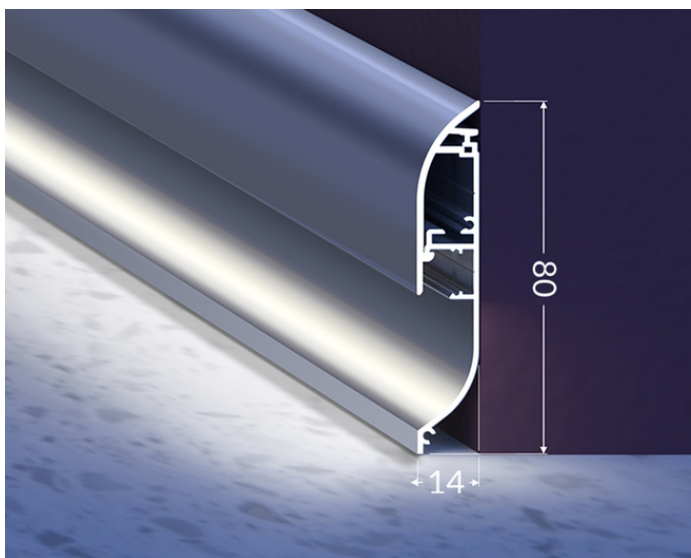

# COMPLEMENTARY PROFILE SKIRT10 3000 WHITE PAINTED RAL9003 /PLASTIC BAG

Architectural

max 10 mm

- elegant and robust skirting board for LED strips
- soft glow with a 60 P/m LED strip
- optimum light effect with a matt floor or carpet
- convenient installation
- space for concealing wires

## Basic Informations

EAN: 5901597288817 Index: J2000701 Material: aluminium Color: white painted Length [mm]: 3000 Weight [kg]: 0.606 Net weight [kg]: 0.018 Country of origin: PL	Measurement unit: qty Product packaging dimensions [mm]: 3000 x 14 x 43,9 Bulk packing [qty]: 10 Master packaging type: Bulk Product with gross packaging weight [kg]: 6.06
--	---

## AVAILABLE VARIANTS

1000 mm, 2000 mm, 3000 mm, 4050 mm

---