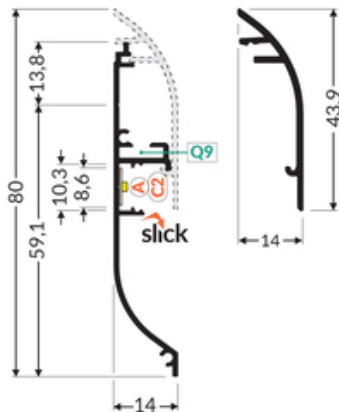

## Basic Informations

EAN: 5901597288817 Index: J2000701 Material: aluminium Color: white painted Length [mm]: 3000 Weight [kg]: 0.606 Net weight [kg]: 0.018 Country of origin: PL	Measurement unit: qty Product packaging dimensions [mm]: 3000 x 14 x 43,9 Bulk packing [qty]: 10 Master packaging type: Bulk Product with gross packaging weight [kg]: 6.06
--	---

## AVAILABLE VARIANTS

1000 mm, 2000 mm, 3000 mm, 4050 mm

---