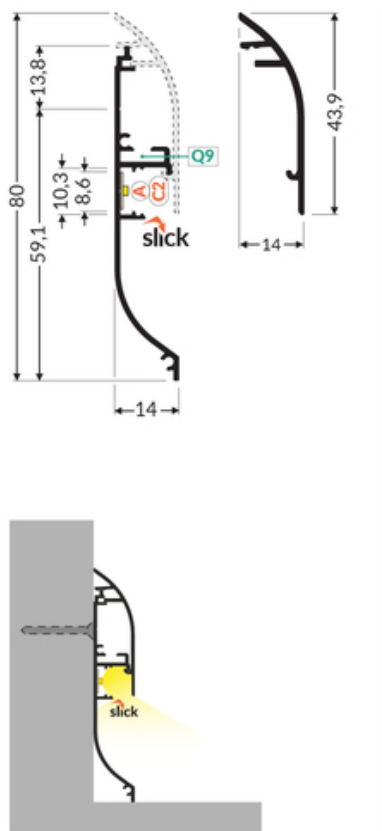

COMPLEMENTARY PROFILE SKIRT10 3000 RAW ALU.

Architectural

max 10 mm

	<ul style="list-style-type: none"> • elegant and robust skirting board for LED strips • soft glow with a 60 P/m LED strip • optimum light effect with a matt floor or carpet • convenient installation • space for concealing wires 	<ul style="list-style-type: none"> EU industrial designs CE Made in Poland 	<p>Buy product</p>
--	--	--	--------------------

Basic Informations

EAN: 5901597288794 Index: J2000700 Material: aluminium Color: raw aluminium Length [mm]: 3000 Weight [kg]: 0.588 Country of origin: PL	Measurement unit: qty Product packaging dimensions [mm]: 3000 x 14 x 43,9 Bulk packing [qty]: 20 Master packaging type: Bulk Product with gross packaging weight [kg]: 11.76
--	--

AVAILABLE COLORS

AVAILABLE VARIANTS

1000 mm, 2000 mm, 3000 mm, 4050 mm

Matching elements
