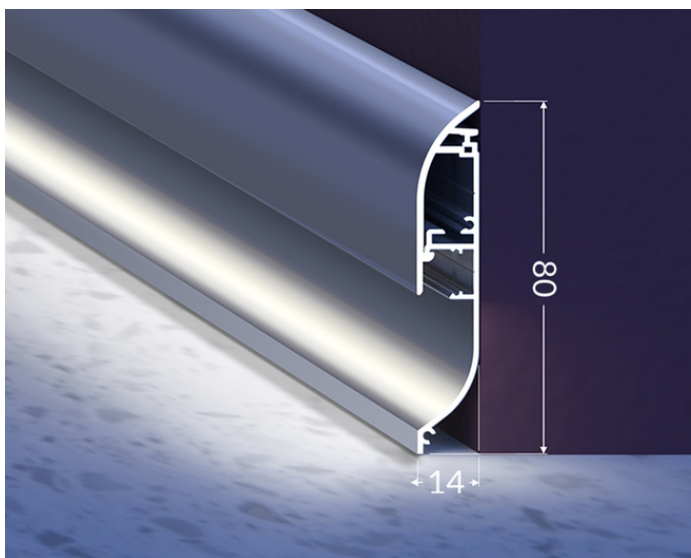

COMPLEMENTARY PROFILE SKIRT10 3000 RAW ALU.

Architectural

max 10 mm

	<ul style="list-style-type: none"> • elegant and robust skirting board for LED strips • soft glow with a 60 P/m LED strip • optimum light effect with a matt floor or carpet • convenient installation • space for concealing wires 	<ul style="list-style-type: none"> EU industrial designs CE Made in Poland 	<p>Buy product</p>
--	--	--	--------------------

Basic Informations

EAN: 5901597288794 Index: J2000700 Material: aluminium Color: raw aluminium Length [mm]: 3000 Weight [kg]: 0.588 Country of origin: PL	Measurement unit: qty Product packaging dimensions [mm]: 3000 x 14 x 43,9 Bulk packing [qty]: 20 Master packaging type: Bulk Product with gross packaging weight [kg]: 11.76
--	--

AVAILABLE COLORS

AVAILABLE VARIANTS

1000 mm, 2000 mm, 3000 mm, 4050 mm

Matching elements
