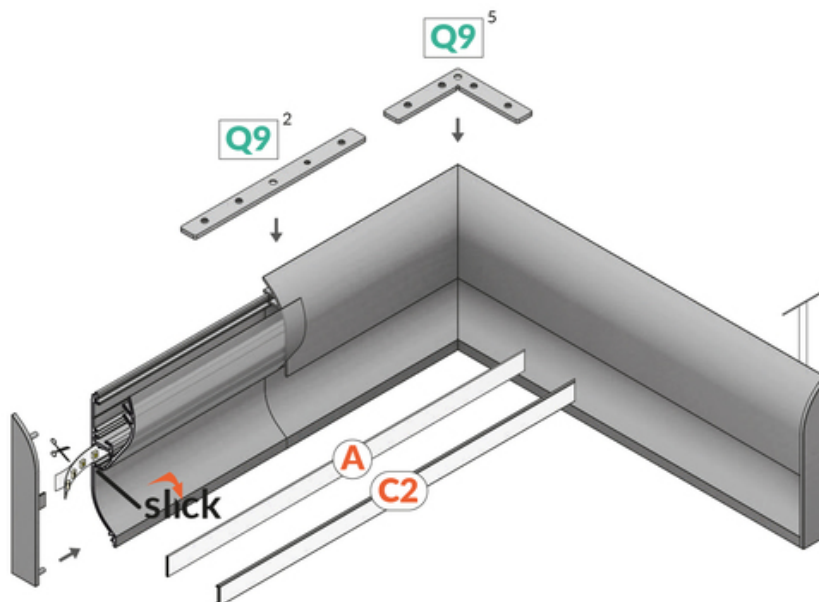

COMPLEMENTARY PROFILE SKIRT10 3000 RAW ALU.

Architectural

max 10 mm

	<ul style="list-style-type: none"> • elegant and robust skirting board for LED strips • soft glow with a 60 P/m LED strip • optimum light effect with a matt floor or carpet • convenient installation • space for concealing wires 	<ul style="list-style-type: none"> EU industrial designs CE Made in Poland 	<p>Buy product</p>
--	--	--	--------------------

Basic Informations

EAN: 5901597288794 Index: J2000700 Material: aluminium Color: raw aluminium Length [mm]: 3000 Weight [kg]: 0.588 Country of origin: PL	Measurement unit: qty Product packaging dimensions [mm]: 3000 x 14 x 43,9 Bulk packing [qty]: 20 Master packaging type: Bulk Product with gross packaging weight [kg]: 11.76
--	--

AVAILABLE COLORS

AVAILABLE VARIANTS

1000 mm, 2000 mm, 3000 mm, 4050 mm

Matching elements
