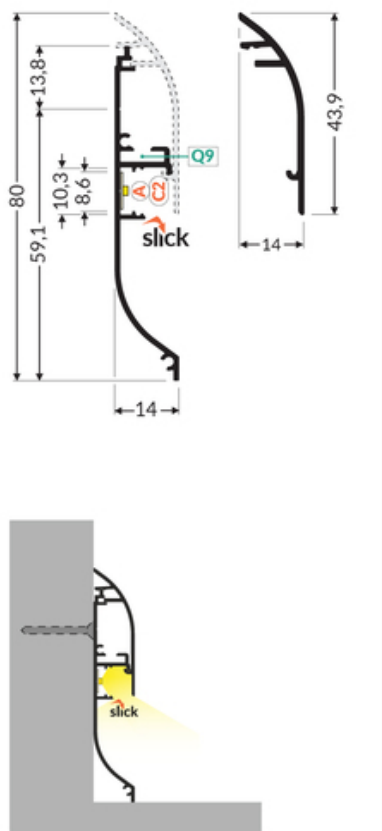

COMPLEMENTARY PROFILE SKIRT10 3000 ANOD.

Architectural

max 10 mm

	<ul style="list-style-type: none"> • elegant and robust skirting board for LED strips • soft glow with a 60 P/m LED strip • optimum light effect with a matt floor or carpet • convenient installation • space for concealing wires 	<ul style="list-style-type: none"> EU industrial designs CE Made in Poland 	<p>Buy product</p>
--	--	--	--------------------

Basic Informations

EAN: 5901597288800 Index: J2000720 Material: aluminium Color: anodized Length [mm]: 3000 Weight [kg]: 0.588 Country of origin: PL	Measurement unit: qty Product packaging dimensions [mm]: 3000 x 14 x 43,9 Bulk packing [qty]: 20 Master packaging type: Bulk Product with gross packaging weight [kg]: 11.76
---	--

AVAILABLE COLORS

AVAILABLE VARIANTS

1000 mm, 2000 mm, 3000 mm, 4050 mm

Matching elements
