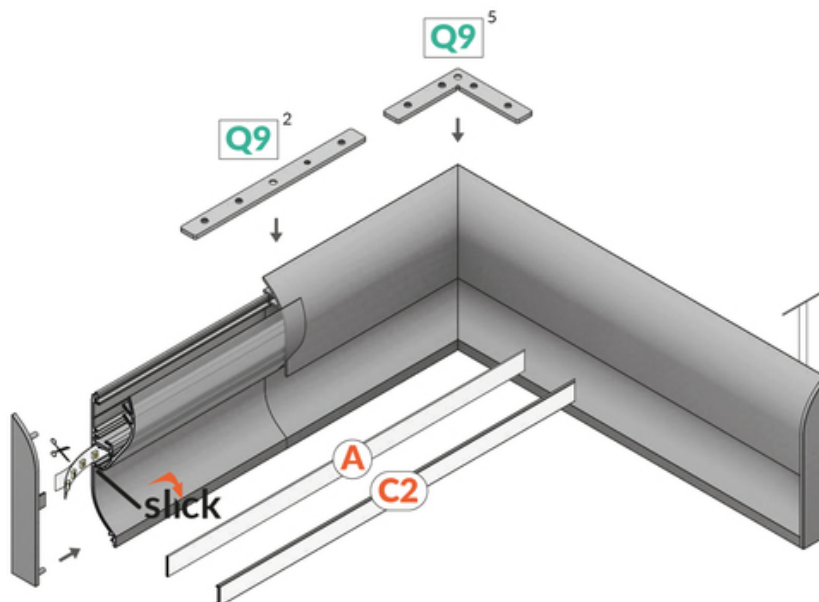

COMPLEMENTARY PROFILE SKIRT10 3000 ANOD.

Architectural

max 10 mm

	<ul style="list-style-type: none"> • elegant and robust skirting board for LED strips • soft glow with a 60 P/m LED strip • optimum light effect with a matt floor or carpet • convenient installation • space for concealing wires 	<ul style="list-style-type: none"> EU industrial designs CE Made in Poland 	<p>Buy product</p>
--	--	--	--------------------

Basic Informations

EAN: 5901597288800 Index: J2000720 Material: aluminium Color: anodized Length [mm]: 3000 Weight [kg]: 0.588 Country of origin: PL	Measurement unit: qty Product packaging dimensions [mm]: 3000 x 14 x 43,9 Bulk packing [qty]: 20 Master packaging type: Bulk Product with gross packaging weight [kg]: 11.76
---	--

AVAILABLE COLORS

AVAILABLE VARIANTS

1000 mm, 2000 mm, 3000 mm, 4050 mm

Matching elements
