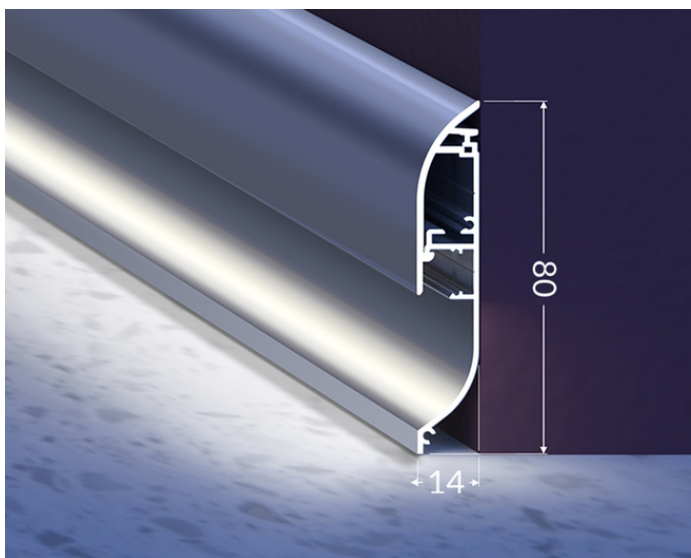

COMPLEMENTARY PROFILE SKIRT10 3000 ANOD.

Architectural

max 10 mm

	<ul style="list-style-type: none"> • elegant and robust skirting board for LED strips • soft glow with a 60 P/m LED strip • optimum light effect with a matt floor or carpet • convenient installation • space for concealing wires 	<ul style="list-style-type: none"> EU industrial designs CE Made in Poland 	<p>Buy product</p>
--	--	--	--------------------

Basic Informations

EAN: 5901597288800 Index: J2000720 Material: aluminium Color: anodized Length [mm]: 3000 Weight [kg]: 0.588 Country of origin: PL	Measurement unit: qty Product packaging dimensions [mm]: 3000 x 14 x 43,9 Bulk packing [qty]: 20 Master packaging type: Bulk Product with gross packaging weight [kg]: 11.76
---	--

AVAILABLE COLORS

AVAILABLE VARIANTS

1000 mm, 2000 mm, 3000 mm, 4050 mm

Matching elements
