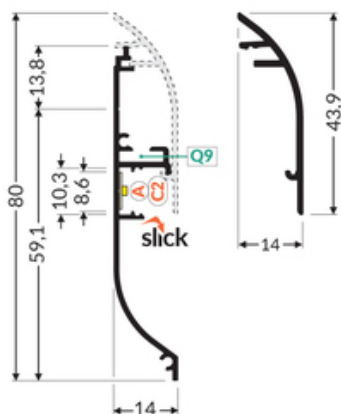

TOPMET LIGHT KŁOSOWICZ WIŚNIEWSKI sp. z o.o.

Ostrowska 354 | 61-312 Poznań | POLAND

tel.: +48 61 872 75 00

info@topmet.pl

pdf card generation date: 30.06.2026