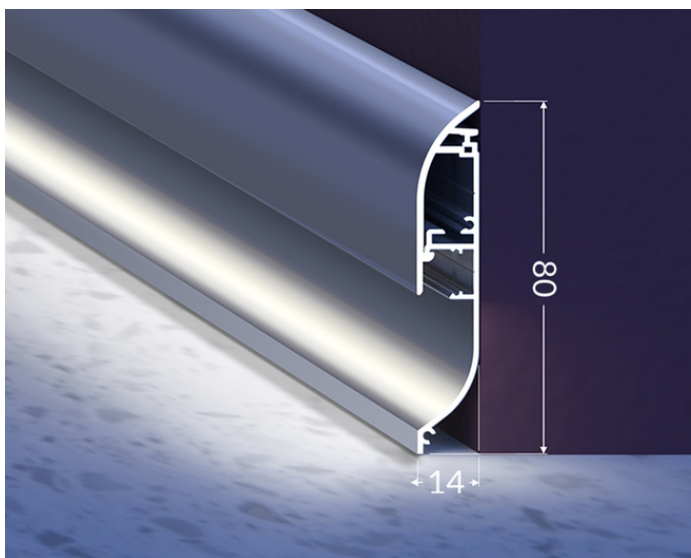

LED PROFILE SKIRT10 AC2/Q9 4050 RAW ALU.

Architectural

max 10 mm

- elegant and robust skirting board for LED strips
- soft glow with a 60 P/m LED strip
- optimum light effect with a matt floor or carpet
- convenient installation
- space for concealing wires

EU industrial designs

CE

Made in Poland

Buy product

Basic Informations

EAN: 5901597288701 Index: J2000400 Material: aluminium Color: raw aluminium Length [mm]: 4050 Weight [kg]: 1.49 Country of origin: PL	Measurement unit: qty Product packaging dimensions [mm]: 4050 x 14 x 72,9 Bulk packing [qty]: 20 Master packaging type: Bulk Product with gross packaging weight [kg]: 29.8
---	---

AVAILABLE COLORS

AVAILABLE VARIANTS

1000 mm, 2000 mm, 3000 mm, 4050 mm

Matching elements

DIFFUSERS

MOUNTINGS

END CAPS

COMPLEMENTARY PROFILE