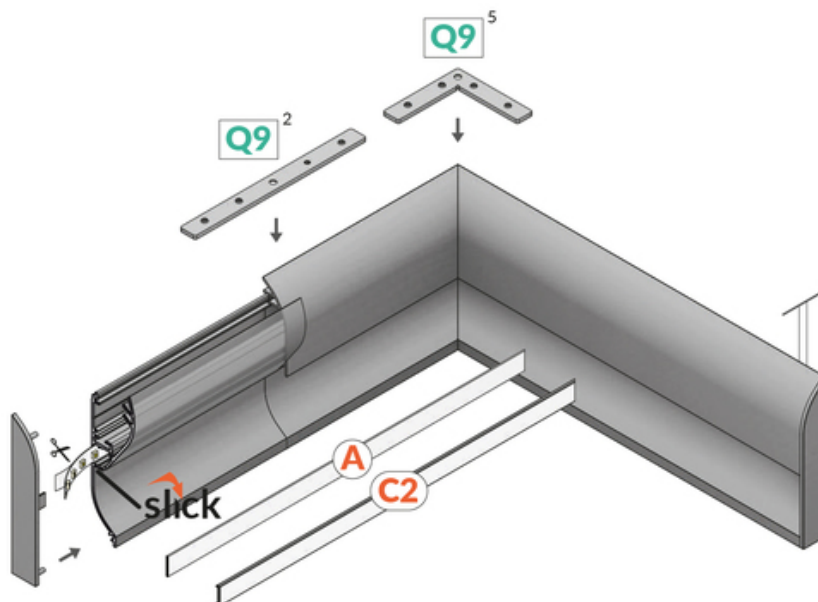

LED PROFILE SKIRT10 AC2/Q9 4050 RAW ALU.

Architectural

max 10 mm

- elegant and robust skirting board for LED strips
- soft glow with a 60 P/m LED strip
- optimum light effect with a matt floor or carpet
- convenient installation
- space for concealing wires

EU industrial designs

CE

Made in Poland

Buy product

Basic Informations

EAN: 5901597288701 Index: J2000400 Material: aluminium Color: raw aluminium Length [mm]: 4050 Weight [kg]: 1.49 Country of origin: PL	Measurement unit: qty Product packaging dimensions [mm]: 4050 x 14 x 72,9 Bulk packing [qty]: 20 Master packaging type: Bulk Product with gross packaging weight [kg]: 29.8
---	---

AVAILABLE COLORS

AVAILABLE VARIANTS

1000 mm, 2000 mm, 3000 mm, 4050 mm

Matching elements

DIFFUSERS

MOUNTINGS

END CAPS

COMPLEMENTARY PROFILE