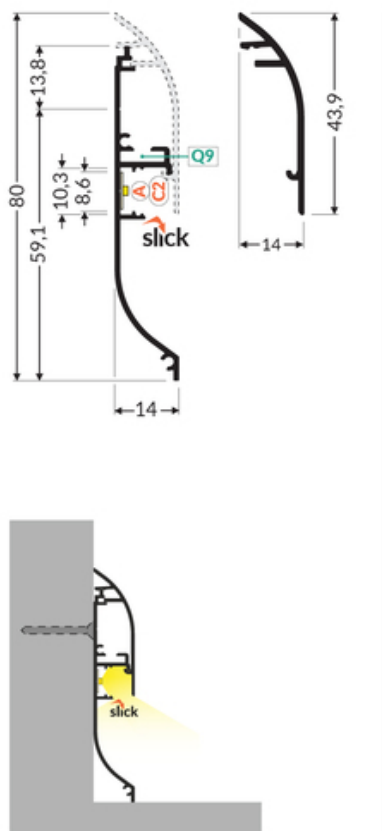

LED PROFILE SKIRT10 AC2/Q9 4050 RAW ALU.

Architectural

max 10 mm

- elegant and robust skirting board for LED strips
- soft glow with a 60 P/m LED strip
- optimum light effect with a matt floor or carpet
- convenient installation
- space for concealing wires

EU industrial designs

CE

Made in Poland

Buy product

Basic Informations

EAN: 5901597288701 Index: J2000400 Material: aluminium Color: raw aluminium Length [mm]: 4050 Weight [kg]: 1.49 Country of origin: PL	Measurement unit: qty Product packaging dimensions [mm]: 4050 x 14 x 72,9 Bulk packing [qty]: 20 Master packaging type: Bulk Product with gross packaging weight [kg]: 29.8
---	---

AVAILABLE COLORS

AVAILABLE VARIANTS

1000 mm, 2000 mm, 3000 mm, 4050 mm

Matching elements

DIFFUSERS

MOUNTINGS

END CAPS

COMPLEMENTARY PROFILE