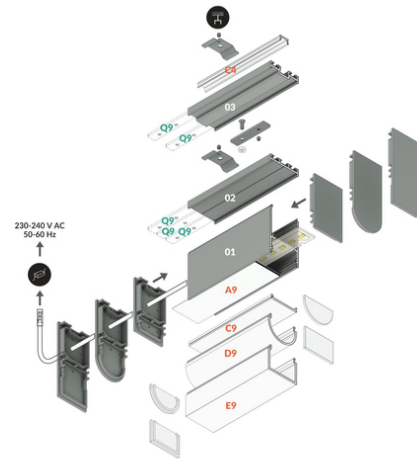

LED PROFILE COMBO30-01 ACDE-9 4050 WHITE PAINTED

RAL9003 /PLASTIC BAG

Surface

Lighting

- multi-armed connections
- simplified installation and service
- for the construction of suspended and surface luminaires
- optional up&down lighting

pdf card generation date: 30.06.2026

Basic Informations

<p>EAN: 5901597289333 Index: V6000401 Material: aluminium Color: white painted Length [mm]: 4050 Weight [kg]: 2.317 Net weight [kg]: 0.006 Country of origin: PL</p>	<p>Measurement unit: qty Product packaging dimensions [mm]: 4050 x 33,4 x 49,9 Bulk packing [qty]: 4 Master packaging type: Bulk Product with gross packaging weight [kg]: 9.268</p>
--	--

AVAILABLE COLORS

AVAILABLE VARIANTS

1000 mm, 2000 mm, 3000 mm, 4050 mm

Matching elements

DIFFUSERS

END CAPS

COMPLEMENTARY PROFILE