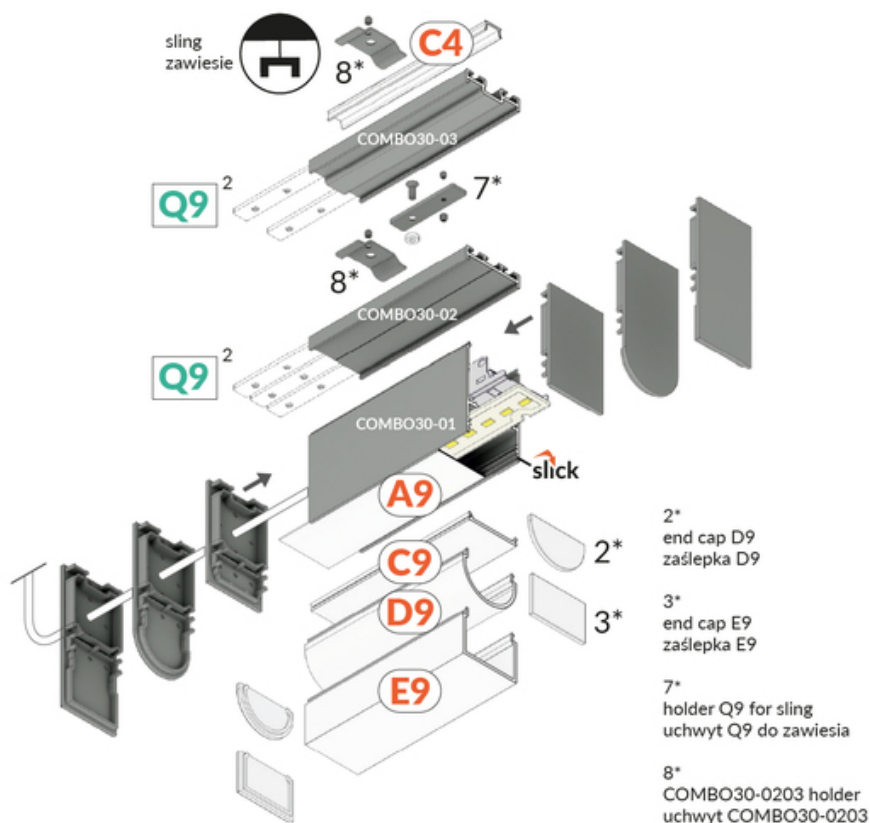

TOPMET LIGHT KŁOSOWICZ WIŚNIEWSKI sp. z o.o.

Ostrowska 354 | 61-312 Poznań | POLAND

tel.: +48 61 872 75 00

info@topmet.pl

pdf card generation date: 30.06.2026