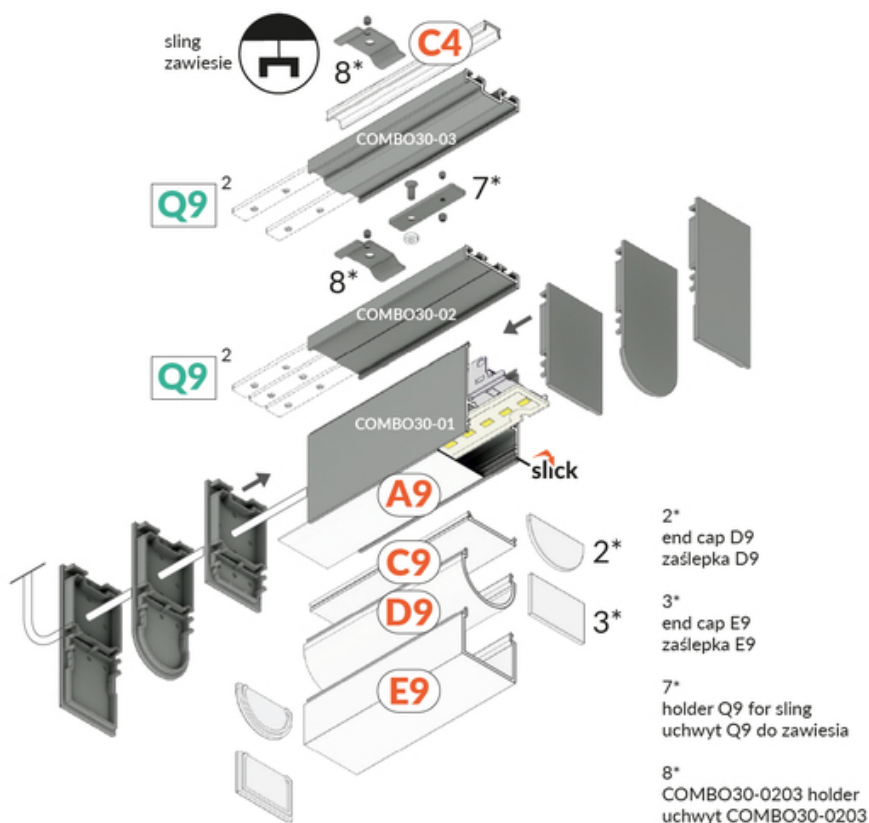

LED PROFILE COMBO30-01 ACDE-9 4050 BLACK ANOD.

/PLASTIC BAG

Surface

Lighting

	<ul style="list-style-type: none"> • multi-armed connections • simplified installation and service • for the construction of suspended and surface luminaires • optional up&down lighting 	<ul style="list-style-type: none">  EU industrial designs  CE  Made in Poland 	 <p>Buy product</p>
---	---	---	--

TOPMET LIGHT KŁOSOWICZ WIŚNIEWSKI sp. z o.o.

Ostrowska 354 | 61-312 Poznań | POLAND

tel.: +48 61 872 75 00

info@topmet.pl

pdf card generation date: 30.06.2026

 TOPMET®

Basic Informations

<p>EAN: 5901597289340 Index: V6000421 Material: aluminium Color: black anodized Length [mm]: 4050 Weight [kg]: 2.085 Net weight [kg]: 0.012 Country of origin: PL</p>	<p>Measurement unit: qty Product packaging dimensions [mm]: 4050 x 33,4 x 49,9 Bulk packing [qty]: 4 Master packaging type: Bulk Product with gross packaging weight [kg]: 8.34</p>
---	---

AVAILABLE COLORS

 <p>LED profile COMBO30-01 ACDE-9 4050 anod. V6000420</p>	 <p>LED profile COMBO30-01 ACDE-9 4050 white painted RAL9003 /plastic bag V6000401</p>	 <p>LED profile COMBO30-01 ACDE-9 4050 raw alu. V6000400</p>
--	---	---

AVAILABLE VARIANTS

1000 mm, 2000 mm, 3000 mm, 4050 mm

Matching elements

DIFFUSERS

 <p>diffuser C9 click 4100 black /plastic bag index: V3480041</p>	 <p>diffuser D9 click 4100 opal /plastic bag index: V3520038</p>	 <p>diffuser E9 click 4100 opal /plastic bag index: V3560038</p>
 <p>diffuser A9 slide 2000 opal index: V3000238</p>	 <p>diffuser A9 slide 2000 frosted index: V3000239</p>	 <p>diffuser A9 slide 2000 transparent index: V3000216</p>