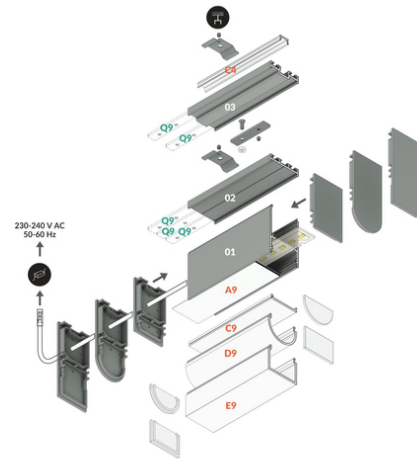

TOPMET LIGHT KŁOSOWICZ WIŚNIEWSKI sp. z o.o.

Ostrowska 354 | 61-312 Poznań | POLAND

tel.: +48 61 872 75 00

info@topmet.pl

pdf card generation date: 30.06.2026

 TOPMET®

Basic Informations

<p>EAN: 5901597289340 Index: V6000421 Material: aluminium Color: black anodized Length [mm]: 4050 Weight [kg]: 2.085 Net weight [kg]: 0.012 Country of origin: PL</p>	<p>Measurement unit: qty Product packaging dimensions [mm]: 4050 x 33,4 x 49,9 Bulk packing [qty]: 4 Master packaging type: Bulk Product with gross packaging weight [kg]: 8.34</p>
---	---

AVAILABLE COLORS

 <p>LED profile COMBO30-01 ACDE-9 4050 anod. V6000420</p>	 <p>LED profile COMBO30-01 ACDE-9 4050 white painted RAL9003 /plastic bag V6000401</p>	 <p>LED profile COMBO30-01 ACDE-9 4050 raw alu. V6000400</p>
--	---	---

AVAILABLE VARIANTS

1000 mm, 2000 mm, 3000 mm, 4050 mm

Matching elements

DIFFUSERS

 <p>diffuser C9 click 4100 black /plastic bag index: V3480041</p>	 <p>diffuser D9 click 4100 opal /plastic bag index: V3520038</p>	 <p>diffuser E9 click 4100 opal /plastic bag index: V3560038</p>
 <p>diffuser A9 slide 2000 opal index: V3000238</p>	 <p>diffuser A9 slide 2000 frosted index: V3000239</p>	 <p>diffuser A9 slide 2000 transparent index: V3000216</p>