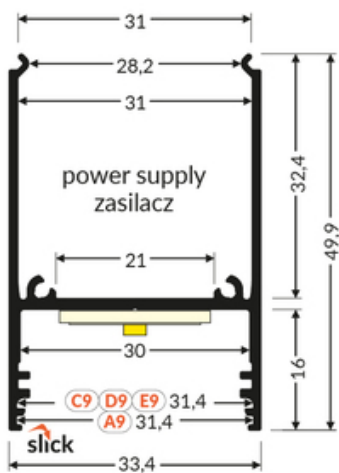

LED PROFILE COMBO30-01 ACDE-9 4050 BLACK ANOD.

/PLASTIC BAG

Surface

Lighting

	<ul style="list-style-type: none"> • multi-armed connections • simplified installation and service • for the construction of suspended and surface luminaires • optional up&down lighting 	<ul style="list-style-type: none">  EU industrial designs  CE  Made in Poland 	 <p>Buy product</p>
---	---	---	--

TOPMET LIGHT KŁOSOWICZ WIŚNIEWSKI sp. z o.o.

Ostrowska 354 | 61-312 Poznań | POLAND

tel.: +48 61 872 75 00

info@topmet.pl

pdf card generation date: 30.06.2026

 TOPMET®

Basic Informations

<p>EAN: 5901597289340 Index: V6000421 Material: aluminium Color: black anodized Length [mm]: 4050 Weight [kg]: 2.085 Net weight [kg]: 0.012 Country of origin: PL</p>	<p>Measurement unit: qty Product packaging dimensions [mm]: 4050 x 33,4 x 49,9 Bulk packing [qty]: 4 Master packaging type: Bulk Product with gross packaging weight [kg]: 8.34</p>
---	---