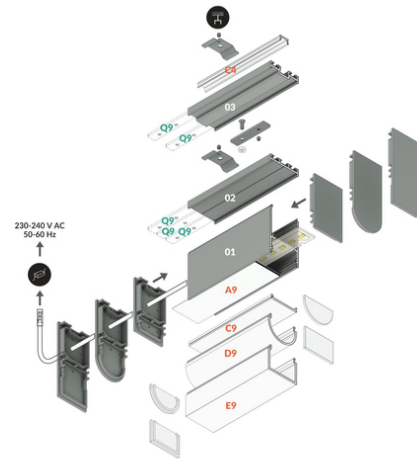

pdf card generation date: 30.06.2026

Basic Informations

<p>EAN: 5901597289296 Index: V6000301 Material: aluminium Color: white painted Length [mm]: 3000 Weight [kg]: 1.717 Net weight [kg]: 0.015 Country of origin: PL</p>	<p>Measurement unit: qty Product packaging dimensions [mm]: 3000 x 33,4 x 49,9 Bulk packing [qty]: 10 Master packaging type: Bulk Product with gross packaging weight [kg]: 17.17</p>
--	---

AVAILABLE VARIANTS

1000 mm, 2000 mm, 3000 mm, 4050 mm

Matching elements

DIFFUSERS

 <p>diffuser D9 click 3000 opal /plastic bag index: V3510038</p>	 <p>diffuser E9 click 3000 opal /plastic bag index: V3550038</p>	 <p>diffuser A9 slide 3000 frosted index: V3000339</p>
 <p>diffuser C9 click 20m reel black index: V3000441S</p>	 <p>diffuser C9 click IRM 20m reel opal index: V3000938S</p>	 <p>diffuser C9 click 3000 black /plastic bag index: V3470041</p>