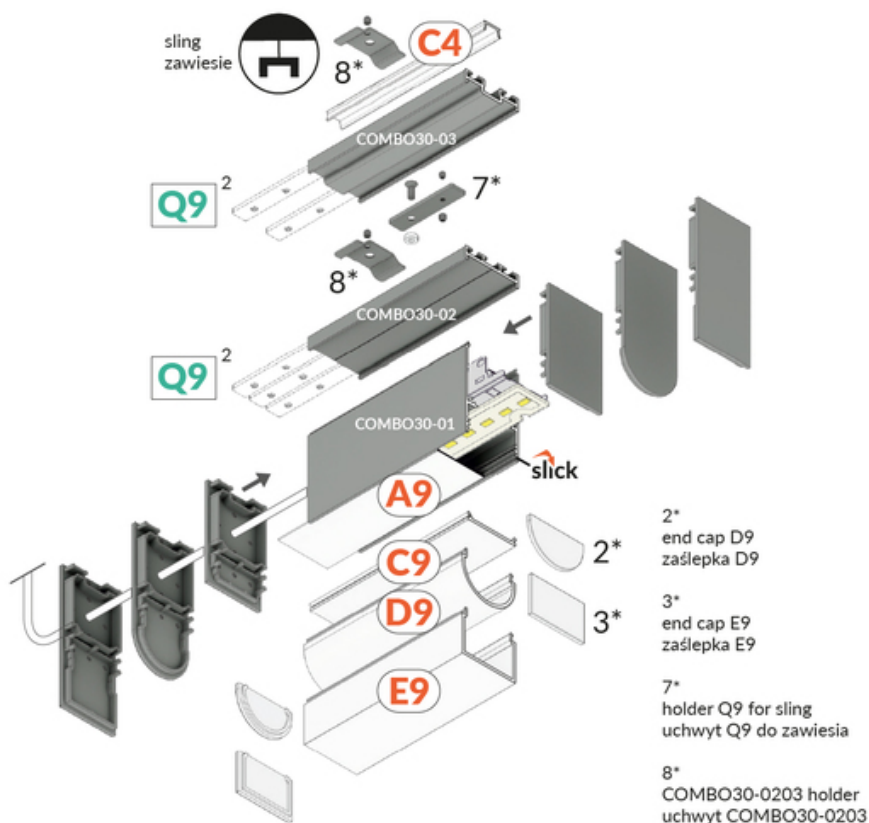

TOPMET LIGHT KŁOSOWICZ WIŚNIEWSKI sp. z o.o.

Ostrowska 354 | 61-312 Poznań | POLAND

tel.: +48 61 872 75 00

info@topmet.pl

pdf card generation date: 30.06.2026