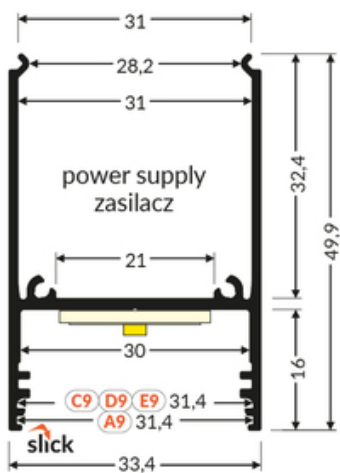

TOPMET LIGHT KŁOSOWICZ WIŚNIEWSKI sp. z o.o.

Ostrowska 354 | 61-312 Poznań | POLAND

tel.: +48 61 872 75 00

info@topmet.pl

pdf card generation date: 30.06.2026