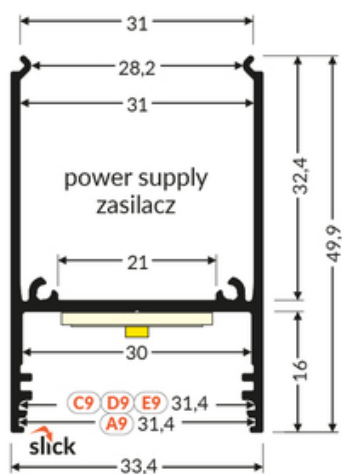

TOPMET LIGHT KŁOSOWICZ WIŚNIEWSKI sp. z o.o.

Ostrowska 354 | 61-312 Poznań | POLAND

tel.: +48 61 872 75 00

info@topmet.pl

pdf card generation date: 30.06.2026

Basic Informations

<p>EAN: 5901597289272 Index: V6000300 Material: aluminium Color: raw aluminium Length [mm]: 3000 Weight [kg]: 1.527 Net weight [kg]: 0.008 Country of origin: PL</p>	<p>Measurement unit: qty Product packaging dimensions [mm]: 3000 x 33,4 x 49,9 Bulk packing [qty]: 20 Master packaging type: Bulk Product with gross packaging weight [kg]: 30.54</p>
--	---