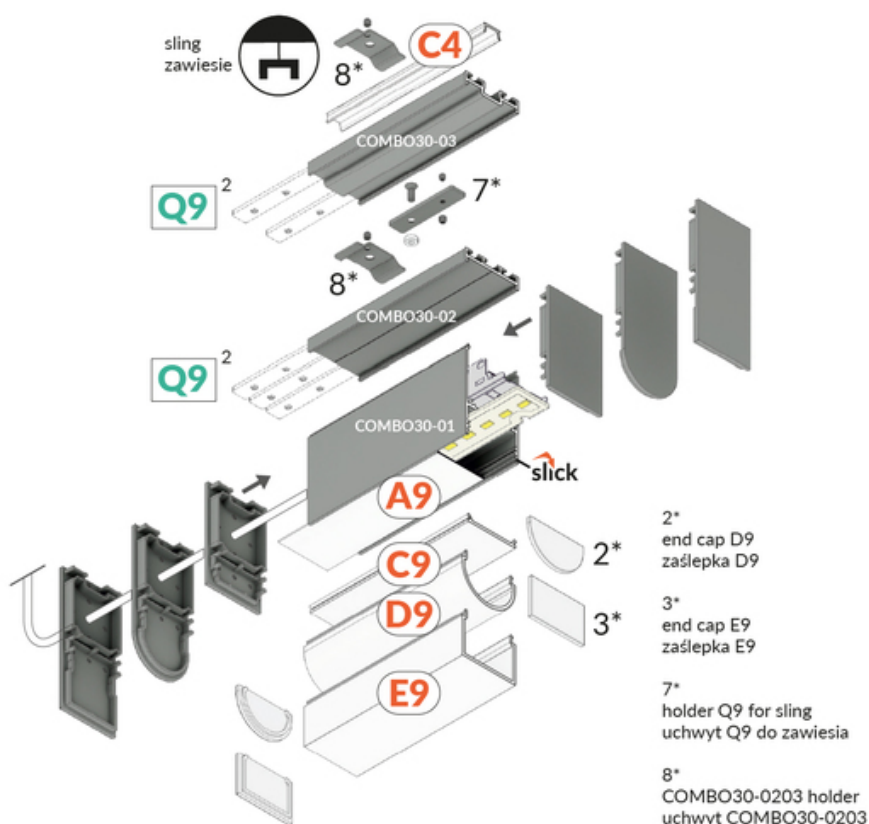

LED PROFILE COMBO30-01 ACDE-9 3000 RAW ALU.

Surface

Lighting

	<ul style="list-style-type: none"> • multi-armed connections • simplified installation and service • for the construction of suspended and surface luminaires • optional up&down lighting 	 EU industrial designs  CE  Made in Poland	 Buy product
---	---	---	--

TOPMET LIGHT KŁOSOWICZ WIŚNIEWSKI sp. z o.o.

Ostrowska 354 | 61-312 Poznań | POLAND

tel.: +48 61 872 75 00

info@topmet.pl

pdf card generation date: 30.06.2026

Basic Informations

<p>EAN: 5901597289272 Index: V6000300 Material: aluminium Color: raw aluminium Length [mm]: 3000 Weight [kg]: 1.527 Net weight [kg]: 0.008 Country of origin: PL</p>	<p>Measurement unit: qty Product packaging dimensions [mm]: 3000 x 33,4 x 49,9 Bulk packing [qty]: 20 Master packaging type: Bulk Product with gross packaging weight [kg]: 30.54</p>
--	---

AVAILABLE COLORS

 <p>LED profile COMBO30-01 ACDE-9 3000 anod. V6000320</p>	 <p>LED profile COMBO30-01 ACDE-9 3000 white painted RAL9003 /plastic bag V6000301</p>	 <p>LED profile COMBO30-01 ACDE-9 3000 black anod. /plastic bag V6000321</p>
--	---	---

AVAILABLE VARIANTS

1000 mm, 2000 mm, 3000 mm, 4050 mm

Matching elements

DIFFUSERS

 <p>diffuser D9 click 3000 opal /plastic bag index: V3510038</p>	 <p>diffuser E9 click 3000 opal /plastic bag index: V3550038</p>	 <p>diffuser A9 slide 3000 frosted index: V3000339</p>
 <p>diffuser C9 click 20m reel black index: V3000441S</p>	 <p>diffuser C9 click IRM 20m reel opal index: V3000938S</p>	 <p>diffuser C9 click 3000 black /plastic bag index: V3470041</p>