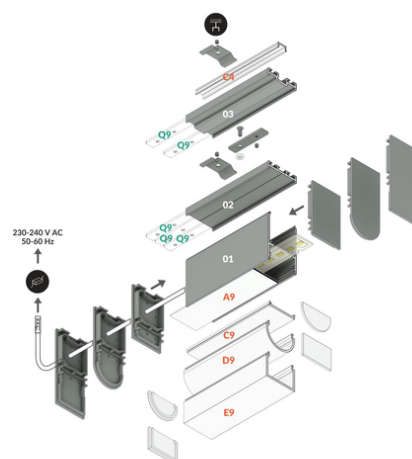

LED PROFILE COMBO30-01 ACDE-9 3000 RAW ALU.

Surface

Lighting

	<ul style="list-style-type: none"> • multi-armed connections • simplified installation and service • for the construction of suspended and surface luminaires • optional up&down lighting 	 EU industrial designs  CE  Made in Poland	 Buy product
---	---	---	--

TOPMET LIGHT KŁOSOWICZ WIŚNIEWSKI sp. z o.o.

Ostrowska 354 | 61-312 Poznań | POLAND

tel.: +48 61 872 75 00

info@topmet.pl

pdf card generation date: 30.06.2026

Basic Informations

<p>EAN: 5901597289272 Index: V6000300 Material: aluminium Color: raw aluminium Length [mm]: 3000 Weight [kg]: 1.527 Net weight [kg]: 0.008 Country of origin: PL</p>	<p>Measurement unit: qty Product packaging dimensions [mm]: 3000 x 33,4 x 49,9 Bulk packing [qty]: 20 Master packaging type: Bulk Product with gross packaging weight [kg]: 30.54</p>
--	---

AVAILABLE COLORS

 <p>LED profile COMBO30-01 ACDE-9 3000 anod. V6000320</p>	 <p>LED profile COMBO30-01 ACDE-9 3000 white painted RAL9003 /plastic bag V6000301</p>	 <p>LED profile COMBO30-01 ACDE-9 3000 black anod. /plastic bag V6000321</p>
--	---	---

AVAILABLE VARIANTS

1000 mm, 2000 mm, 3000 mm, 4050 mm

Matching elements

DIFFUSERS

 <p>diffuser D9 click 3000 opal /plastic bag index: V3510038</p>	 <p>diffuser E9 click 3000 opal /plastic bag index: V3550038</p>	 <p>diffuser A9 slide 3000 frosted index: V3000339</p>
 <p>diffuser C9 click 20m reel black index: V3000441S</p>	 <p>diffuser C9 click IRM 20m reel opal index: V3000938S</p>	 <p>diffuser C9 click 3000 black /plastic bag index: V3470041</p>