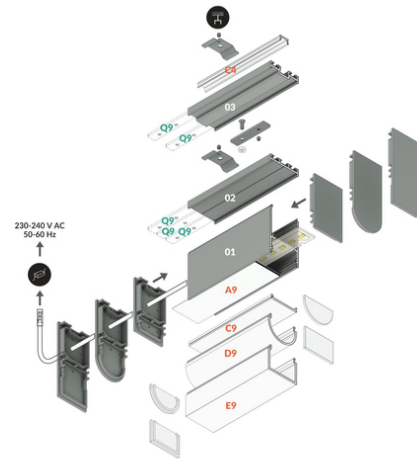

LED PROFILE COMBO30-01 ACDE-9 3000 ANOD.

Surface

Lighting

	<ul style="list-style-type: none"> • multi-armed connections • simplified installation and service • for the construction of suspended and surface luminaires • optional up&down lighting 	<p>  CE  EU industrial designs  Made in Poland </p>	 <p>Buy product</p>
---	---	--	--

Basic Informations

<p>EAN: 5901597289289 Index: V6000320 Material: aluminium Color: anodized Length [mm]: 3000 Weight [kg]: 1.527 Net weight [kg]: 0.024 Country of origin: PL</p>	<p>Measurement unit: qty Product packaging dimensions [mm]: 3000 x 33,4 x 49,9 Bulk packing [qty]: 20 Master packaging type: Bulk Product with gross packaging weight [kg]: 30.54</p>
---	---

AVAILABLE COLORS

 <p>LED profile COMBO30-01 ACDE-9 3000 white painted RAL9003 /plastic bag V6000301</p>	 <p>LED profile COMBO30-01 ACDE-9 3000 raw alu. V6000300</p>	 <p>LED profile COMBO30-01 ACDE-9 3000 black anod. /plastic bag V6000321</p>
---	---	---

AVAILABLE VARIANTS

1000 mm, 2000 mm, 3000 mm, 4050 mm

Matching elements

DIFFUSERS

 <p>diffuser D9 click 3000 opal /plastic bag index: V3510038</p>	 <p>diffuser E9 click 3000 opal /plastic bag index: V3550038</p>	 <p>diffuser A9 slide 3000 frosted index: V3000339</p>
 <p>diffuser C9 click 20m reel black index: V3000441S</p>	 <p>diffuser C9 click IRM 20m reel opal index: V3000938S</p>	 <p>diffuser C9 click 3000 black /plastic bag index: V3470041</p>