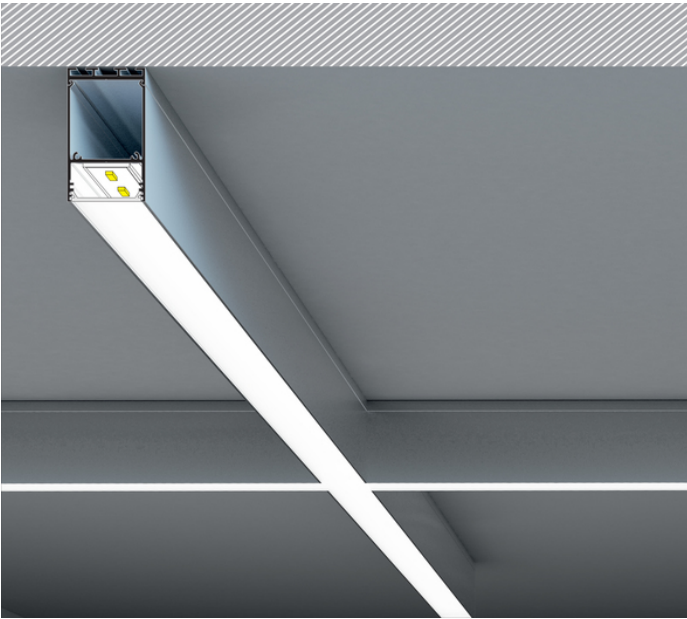

LED PROFILE COMBO30-01 ACDE-9 3000 ANOD.

Surface

Lighting

	<ul style="list-style-type: none"> • multi-armed connections • simplified installation and service • for the construction of suspended and surface luminaires • optional up&down lighting 	<p>  CE  EU industrial designs  Made in Poland </p>	 <p>Buy product</p>
---	---	--	--