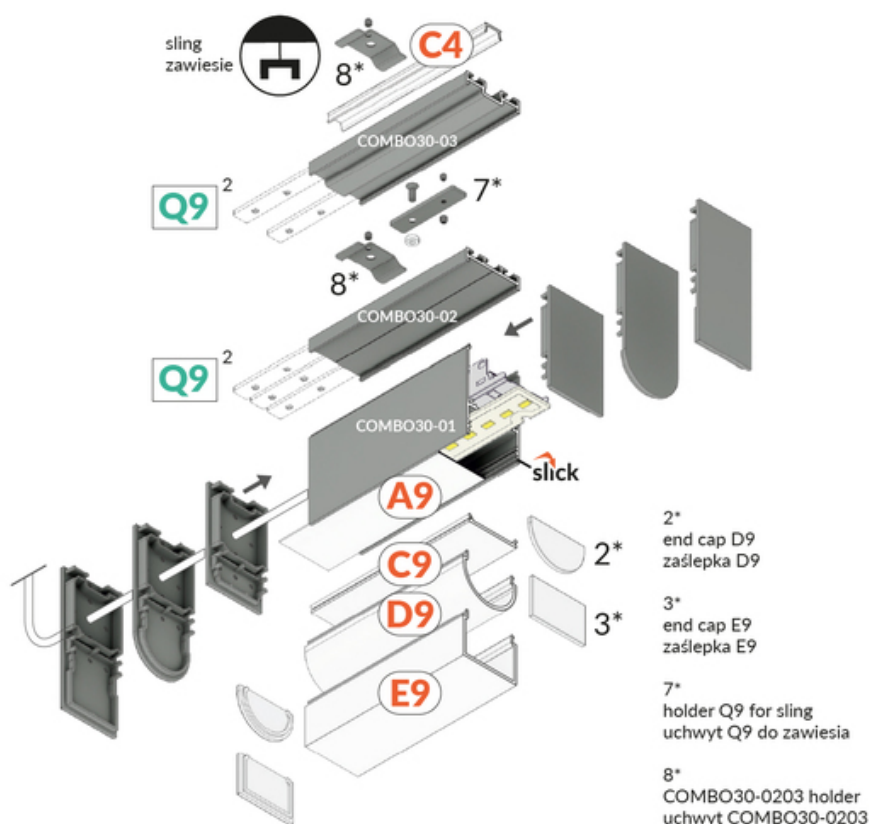

LED PROFILE COMBO30-01 ACDE-9 3000 ANOD.

Surface

Lighting

	<ul style="list-style-type: none"> • multi-armed connections • simplified installation and service • for the construction of suspended and surface luminaires • optional up&down lighting 	<p>  CE  EU industrial designs  Made in Poland </p>	 <p>Buy product</p>
---	---	--	--

Basic Informations

<p>EAN: 5901597289289 Index: V6000320 Material: aluminium Color: anodized Length [mm]: 3000 Weight [kg]: 1.527 Net weight [kg]: 0.024 Country of origin: PL</p>	<p>Measurement unit: qty Product packaging dimensions [mm]: 3000 x 33,4 x 49,9 Bulk packing [qty]: 20 Master packaging type: Bulk Product with gross packaging weight [kg]: 30.54</p>
---	---

AVAILABLE COLORS

 <p>LED profile COMBO30-01 ACDE-9 3000 white painted RAL9003 /plastic bag V6000301</p>	 <p>LED profile COMBO30-01 ACDE-9 3000 raw alu. V6000300</p>	 <p>LED profile COMBO30-01 ACDE-9 3000 black anod. /plastic bag V6000321</p>
---	---	---

AVAILABLE VARIANTS

1000 mm, 2000 mm, 3000 mm, 4050 mm

Matching elements

DIFFUSERS

 <p>diffuser D9 click 3000 opal /plastic bag index: V3510038</p>	 <p>diffuser E9 click 3000 opal /plastic bag index: V3550038</p>	 <p>diffuser A9 slide 3000 frosted index: V3000339</p>
 <p>diffuser C9 click 20m reel black index: V3000441S</p>	 <p>diffuser C9 click IRM 20m reel opal index: V3000938S</p>	 <p>diffuser C9 click 3000 black /plastic bag index: V3470041</p>