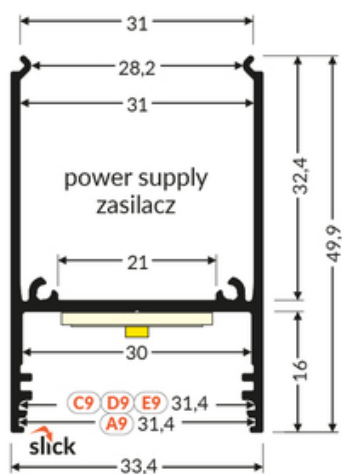

Basic Informations

<p>EAN: 5901597289289 Index: V6000320 Material: aluminium Color: anodized Length [mm]: 3000 Weight [kg]: 1.527 Net weight [kg]: 0.024 Country of origin: PL</p>	<p>Measurement unit: qty Product packaging dimensions [mm]: 3000 x 33,4 x 49,9 Bulk packing [qty]: 20 Master packaging type: Bulk Product with gross packaging weight [kg]: 30.54</p>
---	---