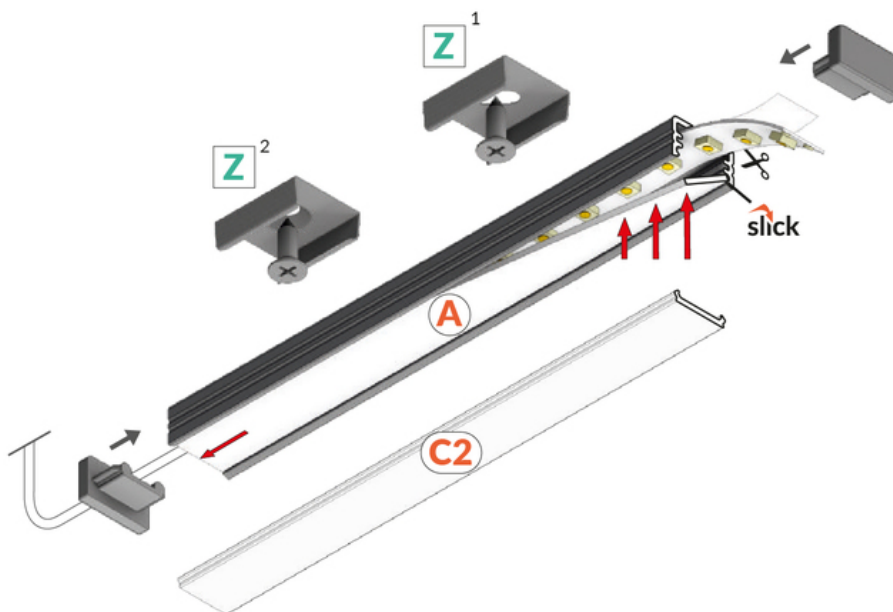

LED PROFILE SLIM8 AC2/Z 4050 WHITE PAINTED RAL9003

/PLASTIC BAG

Surface

Furniture

max 8 mm

- universal application
- Slick socket
- painted mounting plates

EU industrial designs

CE

Made in Poland

Buy product

Basic Informations

EAN: 5901597251460
Index: 89200001
Material: aluminium
Color: white painted
Length [mm]: 4050
Weight [kg]: 0.329
Net weight [kg]: 0.018
Country of origin: PL