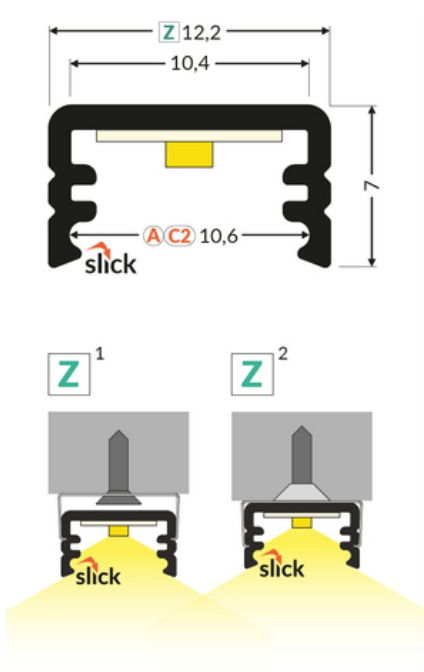

LED PROFILE SLIM8 AC2/Z 4050 WHITE PAINTED RAL9003

/PLASTIC BAG

Surface

Furniture

max 8 mm

- universal application
- Slick socket
- painted mounting plates

EU industrial designs

CE

Made in Poland

Buy product