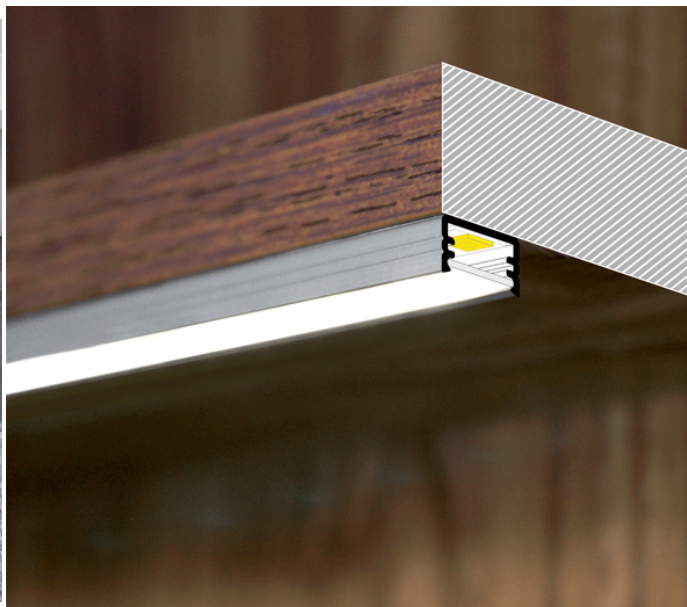

LED PROFILE SLIM8 AC2/Z 4050 WHITE PAINTED RAL9003

/PLASTIC BAG

Surface

Furniture

max 8 mm

- universal application
- Slick socket
- painted mounting plates

EU industrial designs

CE

Made in Poland

Buy product

Basic Informations

EAN: 5901597251460
Index: 89200001
Material: aluminium
Color: white painted
Length [mm]: 4050
Weight [kg]: 0.329
Net weight [kg]: 0.018
Country of origin: PL