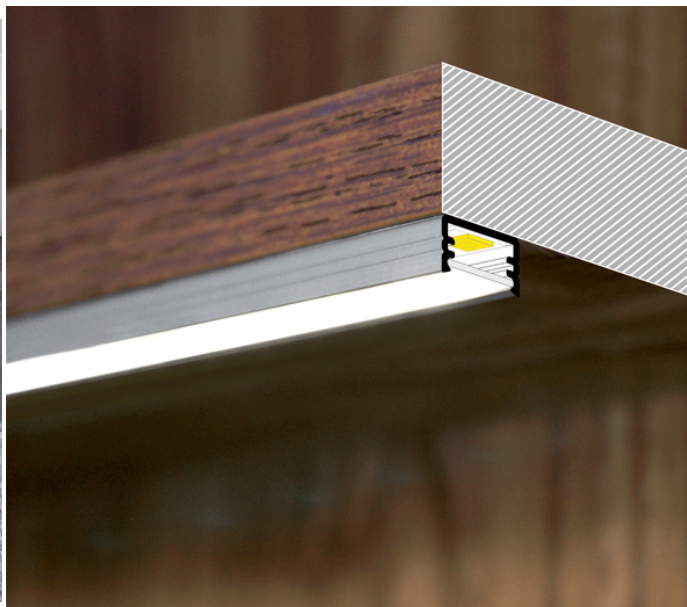

LED PROFILE SLIM8 AC2/Z 3000 WHITE PAINTED RAL9003

/PLASTIC BAG

Furniture

max 8 mm

Surface

- universal application
- Slick socket
- painted mounting plates

EU industrial designs

CE

Made in Poland

Buy product

Basic Informations

EAN: 5901597251408
Index: 89190001
Material: aluminium
Color: white painted
Length [mm]: 3000
Weight [kg]: 0.244
Net weight [kg]: 0.006
Country of origin: PL