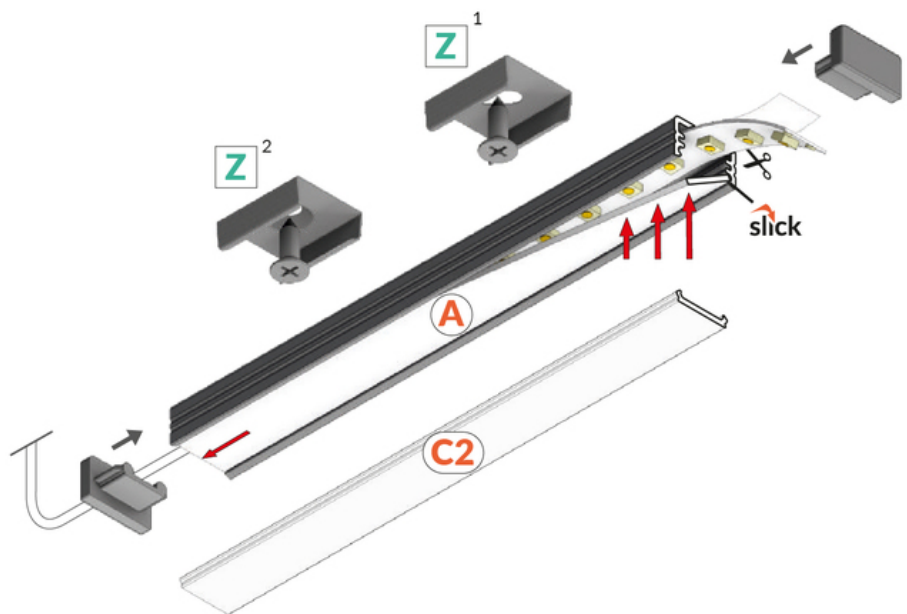

LED PROFILE SLIM8 AC2/Z 3000 WHITE PAINTED RAL9003

/PLASTIC BAG

Furniture

max 8 mm

Surface

- universal application
- Slick socket
- painted mounting plates

EU industrial designs

CE

Made in Poland

Buy product

Basic Informations

EAN: 5901597251408
Index: 89190001
Material: aluminium
Color: white painted
Length [mm]: 3000
Weight [kg]: 0.244
Net weight [kg]: 0.006
Country of origin: PL

Measurement unit: qty
Bulk packing [qty]: 10
Master packaging type: Bulk
Product with gross packaging weight [kg]: 2.44

AVAILABLE COLORS

AVAILABLE VARIANTS

1000 mm, 2000 mm, 3000 mm, 4050 mm

Matching elements