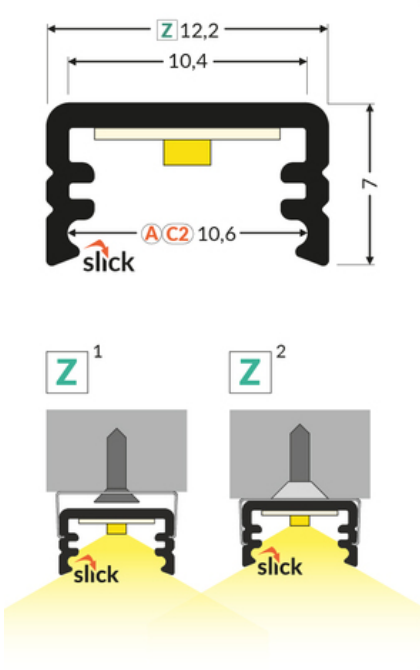

LED PROFILE SLIM8 AC2/Z 3000 WHITE PAINTED RAL9003

/PLASTIC BAG

Furniture

max 8 mm

Surface

- universal application
- Slick socket
- painted mounting plates

EU industrial designs

CE

Made in Poland

Buy product