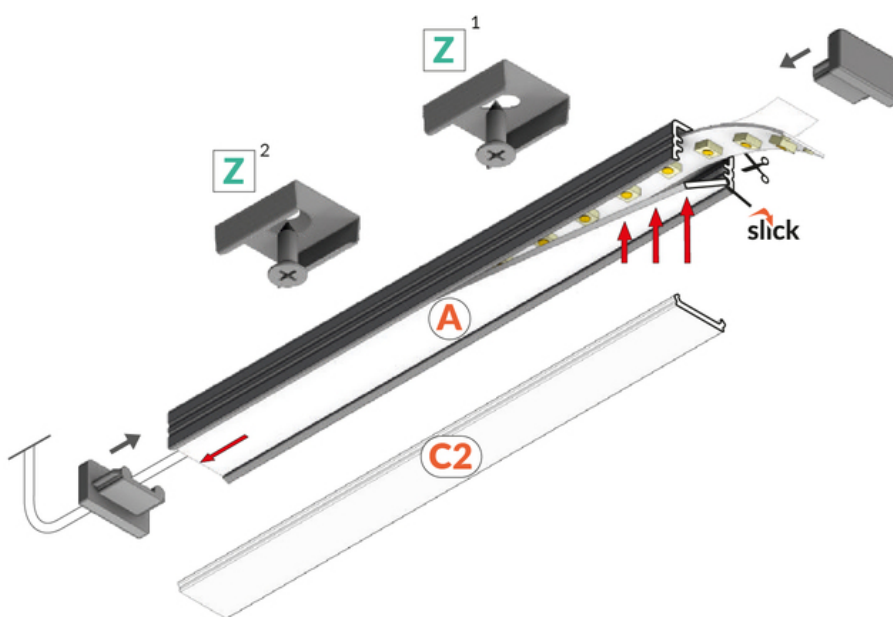

LED PROFILE SLIM8 AC2/Z 3000 BLACK ANOD. /PLASTIC BAG

Surface

Furniture

max 8 mm

	<ul style="list-style-type: none"> • universal application • Slick socket • painted mounting plates 	 CE  EU industrial designs  Made in Poland	 <p>Buy product</p>
---	--	---	--

Basic Informations

EAN: 5901597251415
Index: 89190021
Material: aluminium
Color: black anodized
Length [mm]: 3000
Weight [kg]: 0.225
Net weight [kg]: 0.006
Country of origin: PL

Measurement unit: qty
Bulk packing [qty]: 10
Master packaging type: Bulk
Product with gross packaging weight [kg]: 2.25