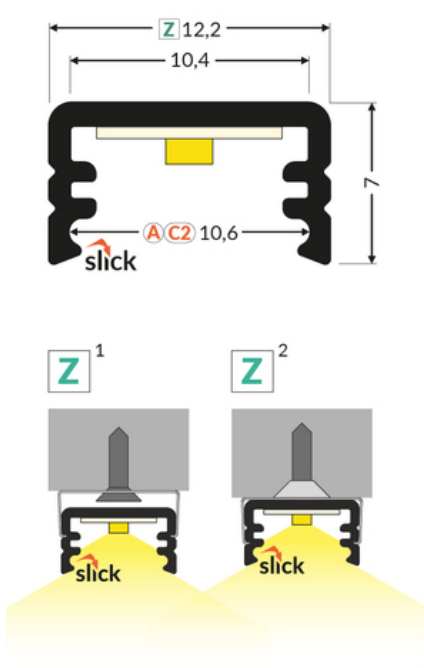

LED PROFILE SLIM8 AC2/Z 3000 BLACK ANOD. /PLASTIC BAG

Surface

Furniture

max 8 mm

	<ul style="list-style-type: none"> • universal application • Slick socket • painted mounting plates 	 CE  EU industrial designs  Made in Poland	 <p>Buy product</p>
---	--	---	--

Basic Informations

EAN: 5901597251415
Index: 89190021
Material: aluminium
Color: black anodized
Length [mm]: 3000
Weight [kg]: 0.225
Net weight [kg]: 0.006
Country of origin: PL

Measurement unit: qty
Bulk packing [qty]: 10
Master packaging type: Bulk
Product with gross packaging weight [kg]: 2.25