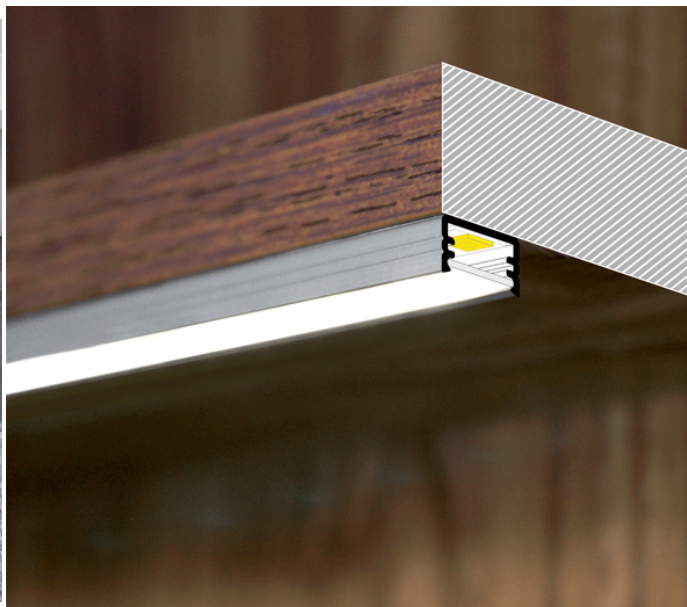

LED PROFILE SLIM8 AC2/Z 3000 BLACK ANOD. /PLASTIC BAG

Surface

Furniture

max 8 mm

	<ul style="list-style-type: none"> • universal application • Slick socket • painted mounting plates 	 CE  EU industrial designs  Made in Poland	 <p>Buy product</p>
---	--	---	--

Basic Informations

EAN: 5901597251415
Index: 89190021
Material: aluminium
Color: black anodized
Length [mm]: 3000
Weight [kg]: 0.225
Net weight [kg]: 0.006
Country of origin: PL

Measurement unit: qty
Bulk packing [qty]: 10
Master packaging type: Bulk
Product with gross packaging weight [kg]: 2.25