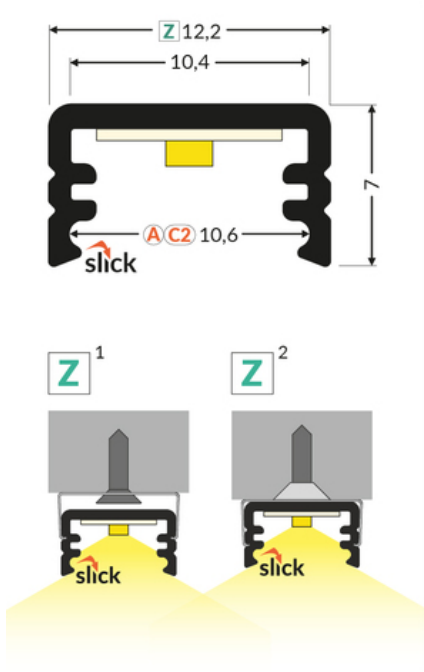

LED PROFILE SLIM8 AC2/Z 3000 RAW ALU.

Surface

Furniture

max 8 mm

	<ul style="list-style-type: none"> • universal application • Slick socket • painted mounting plates 	 EU industrial designs  CE  Made in Poland	 Buy product
---	--	---	--

Basic Informations

EAN: 5901597251354
Index: 89190000
Material: aluminium
Color: raw aluminium
Length [mm]: 3000
Weight [kg]: 0.207
Net weight [kg]: 0.024
Country of origin: PL

Measurement unit: qty
Bulk packing [qty]: 40
Master packaging type: Bulk
Product with gross packaging weight [kg]: 8.28