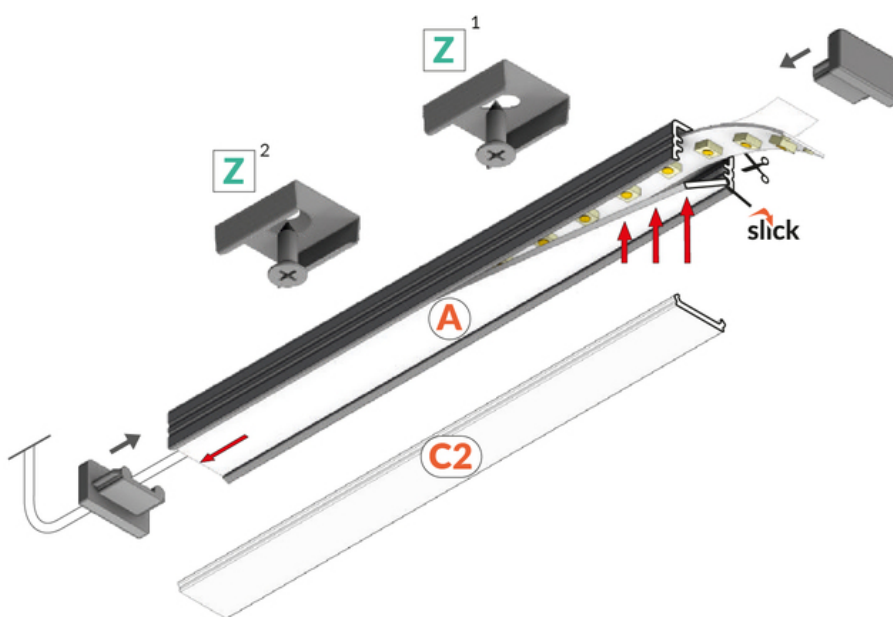

LED PROFILE SLIM8 AC2/Z 3000 RAW ALU.

Surface

Furniture

max 8 mm

	<ul style="list-style-type: none"> • universal application • Slick socket • painted mounting plates 	 EU industrial designs  CE  Made in Poland	 Buy product
---	--	---	--