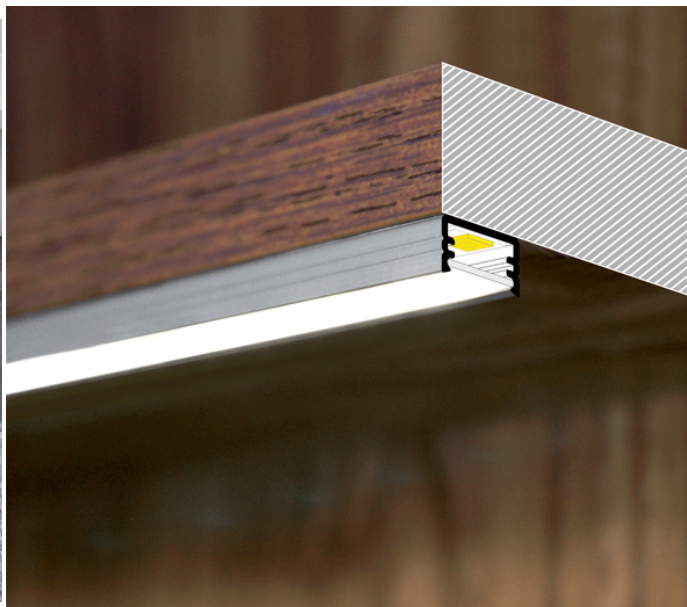

LED PROFILE SLIM8 AC2/Z 3000 RAW ALU.

Surface

Furniture

max 8 mm

	<ul style="list-style-type: none"> • universal application • Slick socket • painted mounting plates 	 EU industrial designs  CE  Made in Poland	 Buy product
---	--	---	--