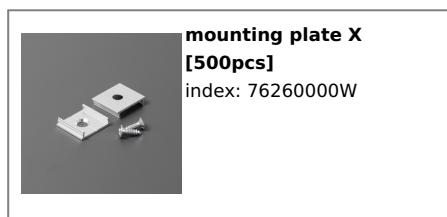

LED PROFILE SURFACE10 BC/UX 4050 RAW ALU.

Surface

Furniture

max 10 mm

	<ul style="list-style-type: none"> • hidden mounting • wide range of accessories, 7 types of diffusers 	 EU industrial designs  CE  Made in Poland	 Buy product
---	--	---	--

Basic Informations

<p>EAN: 5901597252078 Index: 77580000 Material: aluminium Color: raw aluminium Length [mm]: 4050 Weight [kg]: 0.522 Net weight [kg]: 0.012 Country of origin: PL</p>	<p>Measurement unit: qty Product packaging dimensions [mm]: 4050 x 20 x 8 Bulk packing [qty]: 40 Master packaging type: Bulk Product with gross packaging weight [kg]: 20.88</p>
---	--

AVAILABLE COLORS

AVAILABLE VARIANTS

1000 mm, 2000 mm, 3000 mm, 4050 mm

Matching elements

DIFFUSERS

MOUNTINGS

END CAPS

TOPMET LIGHT KŁOSOWICZ WIŚNIEWSKI sp. z o.o.