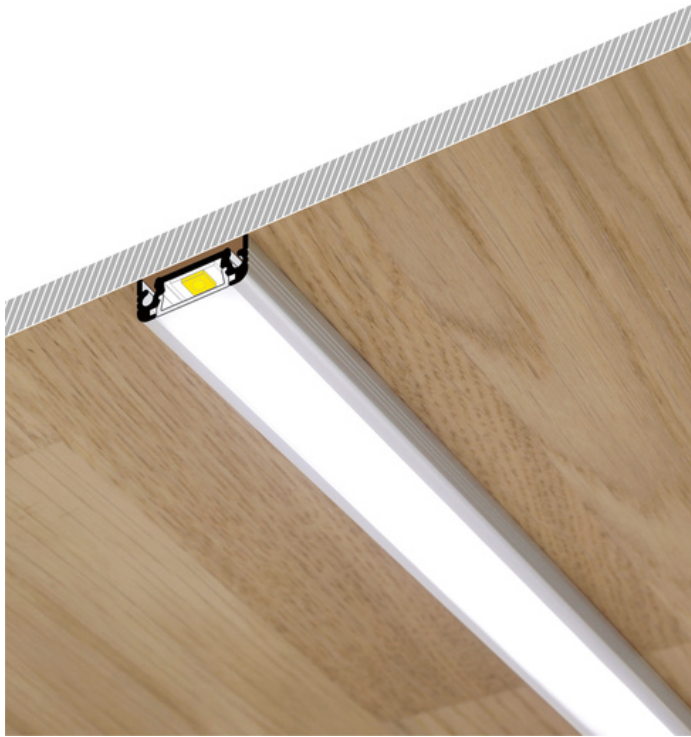

LED PROFILE SURFACE10 BC/UX 4050 RAW ALU.

Surface

Furniture

max 10 mm

	<ul style="list-style-type: none"> • hidden mounting • wide range of accessories, 7 types of diffusers 	 EU industrial designs  CE  Made in Poland	 Buy product
---	--	---	--

AVAILABLE COLORS

AVAILABLE VARIANTS

1000 mm, 2000 mm, 3000 mm, 4050 mm

Matching elements

DIFFUSERS

MOUNTINGS

END CAPS

TOPMET LIGHT KŁOSOWICZ WIŚNIEWSKI sp. z o.o.

end cap SURFACE10 gen2 silver [20pcs]
index: 77990040

end cap SURFACE10 gen2 with hole grey [20pcs]
index: 77980022

end cap SURFACE10 gen2 with hole silver [20pcs]
index: 77980040

end cap SURFACE10 gen2 grey [500pcs]
index: 77990022W