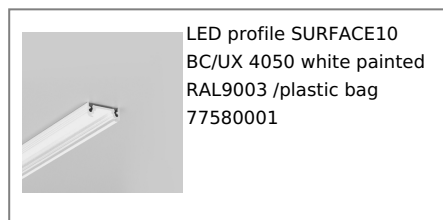

LED PROFILE SURFACE10 BC/UX 4050 RAW ALU.

Surface

Furniture

max 10 mm

	<ul style="list-style-type: none"> • hidden mounting • wide range of accessories, 7 types of diffusers 	 EU industrial designs  CE  Made in Poland	 Buy product
---	--	---	--

Basic Informations

<p>EAN: 5901597252078 Index: 77580000 Material: aluminium Color: raw aluminium Length [mm]: 4050 Weight [kg]: 0.522 Net weight [kg]: 0.012 Country of origin: PL</p>	<p>Measurement unit: qty Product packaging dimensions [mm]: 4050 x 20 x 8 Bulk packing [qty]: 40 Master packaging type: Bulk Product with gross packaging weight [kg]: 20.88</p>
---	--

AVAILABLE COLORS

AVAILABLE VARIANTS

1000 mm, 2000 mm, 3000 mm, 4050 mm

Matching elements

DIFFUSERS

MOUNTINGS

END CAPS

TOPMET LIGHT KŁOSOWICZ WIŚNIEWSKI sp. z o.o.