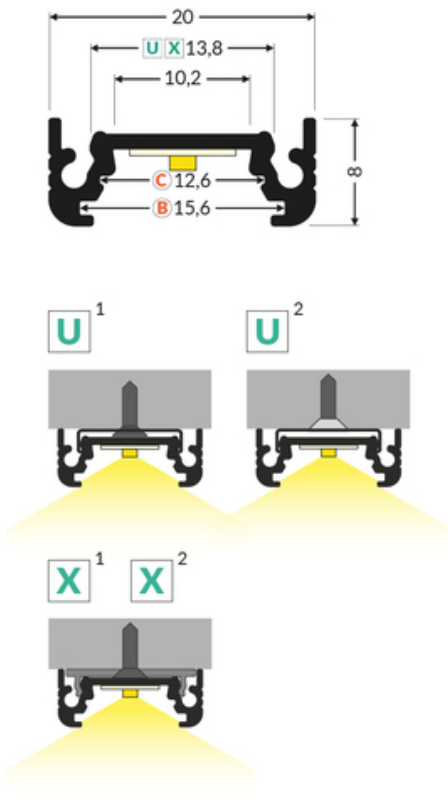

LED PROFILE SURFACE10 BC/UX 4050 RAW ALU.

Surface

Furniture

max 10 mm

	<ul style="list-style-type: none"> • hidden mounting • wide range of accessories, 7 types of diffusers 	 EU industrial designs  CE  Made in Poland	 Buy product
---	--	---	--

Basic Informations

<p>EAN: 5901597252078 Index: 77580000 Material: aluminium Color: raw aluminium Length [mm]: 4050 Weight [kg]: 0.522 Net weight [kg]: 0.012 Country of origin: PL</p>	<p>Measurement unit: qty Product packaging dimensions [mm]: 4050 x 20 x 8 Bulk packing [qty]: 40 Master packaging type: Bulk Product with gross packaging weight [kg]: 20.88</p>
---	--

AVAILABLE COLORS

AVAILABLE VARIANTS

1000 mm, 2000 mm, 3000 mm, 4050 mm

Matching elements

DIFFUSERS

MOUNTINGS

END CAPS

TOPMET LIGHT KŁOSOWICZ WIŚNIEWSKI sp. z o.o.

end cap SURFACE10 gen2 with hole grey [500pcs]
index: 77980022W

CONNECTORS

connector X 180deg /plastic bag [200pc]
index: 76350000W