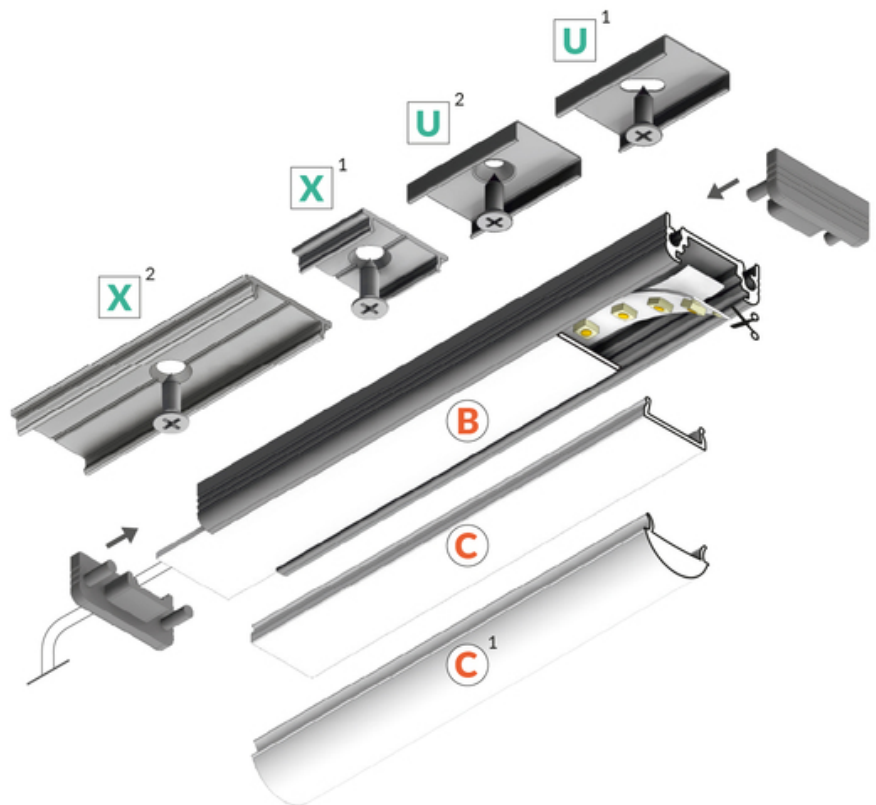

LED PROFILE SURFACE10 BC/UX 4050 RAW ALU.

Surface

Furniture

max 10 mm

	<ul style="list-style-type: none"> • hidden mounting • wide range of accessories, 7 types of diffusers 	 EU industrial designs  CE  Made in Poland	 Buy product
---	--	---	--

Basic Informations

<p>EAN: 5901597252078 Index: 77580000 Material: aluminium Color: raw aluminium Length [mm]: 4050 Weight [kg]: 0.522 Net weight [kg]: 0.012 Country of origin: PL</p>	<p>Measurement unit: qty Product packaging dimensions [mm]: 4050 x 20 x 8 Bulk packing [qty]: 40 Master packaging type: Bulk Product with gross packaging weight [kg]: 20.88</p>
---	--

AVAILABLE COLORS

AVAILABLE VARIANTS

1000 mm, 2000 mm, 3000 mm, 4050 mm

Matching elements

DIFFUSERS

MOUNTINGS

END CAPS

TOPMET LIGHT KŁOSOWICZ WIŚNIEWSKI sp. z o.o.

end cap SURFACE10 gen2 with hole grey [500pcs]
index: 77980022W

CONNECTORS

connector X 180deg /plastic bag [200pc]
index: 76350000W