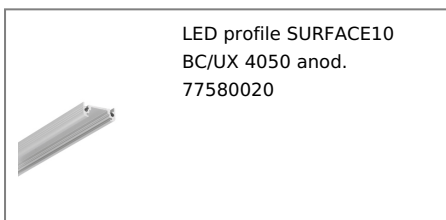

LED PROFILE SURFACE10 BC/UX 4050 RAW ALU.

Surface

Furniture

max 10 mm

	<ul style="list-style-type: none"> • hidden mounting • wide range of accessories, 7 types of diffusers 	 EU industrial designs  CE  Made in Poland	 Buy product
---	--	---	--

Basic Informations

<p>EAN: 5901597252078 Index: 77580000 Material: aluminium Color: raw aluminium Length [mm]: 4050 Weight [kg]: 0.522 Net weight [kg]: 0.012 Country of origin: PL</p>	<p>Measurement unit: qty Product packaging dimensions [mm]: 4050 x 20 x 8 Bulk packing [qty]: 40 Master packaging type: Bulk Product with gross packaging weight [kg]: 20.88</p>
---	--

AVAILABLE COLORS

AVAILABLE VARIANTS

1000 mm, 2000 mm, 3000 mm, 4050 mm

Matching elements

DIFFUSERS

MOUNTINGS

END CAPS

TOPMET LIGHT KŁOSOWICZ WIŚNIEWSKI sp. z o.o.