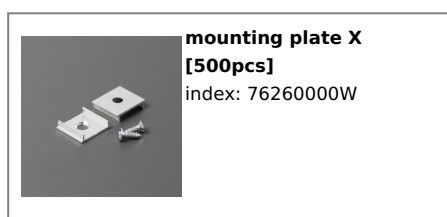

<p>EAN: 5901597252054 Index: 77560001 Material: aluminium Color: white painted Length [mm]: 3000 Weight [kg]: 0.431 Net weight [kg]: 0.006 Country of origin: PL</p>	<p>Measurement unit: qty Product packaging dimensions [mm]: 3000 x 20 x 8 Bulk packing [qty]: 10 Master packaging type: Bulk Product with gross packaging weight [kg]: 4.31</p>
--	---

AVAILABLE COLORS

AVAILABLE VARIANTS

1000 mm, 2000 mm, 3000 mm, 4050 mm

Matching elements

DIFFUSERS

MOUNTINGS

END CAPS

TOPMET LIGHT KŁOSOWICZ WIŚNIEWSKI sp. z o.o.