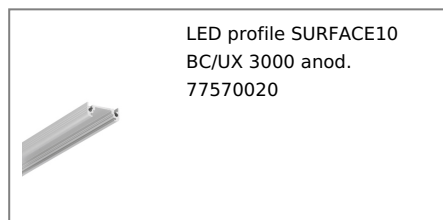

AVAILABLE COLORS

AVAILABLE VARIANTS

1000 mm, 2000 mm, 3000 mm, 4050 mm