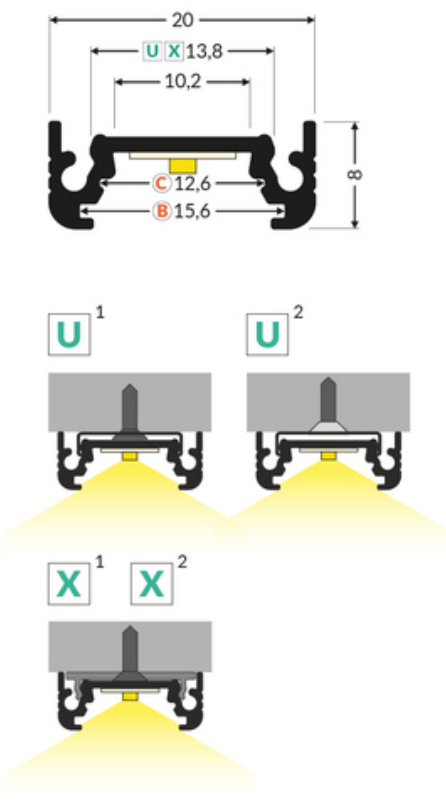

TOPMET LIGHT KŁOSOWICZ WIŚNIEWSKI sp. z o.o.

Ostrowska 354 | 61-312 Poznań | POLAND

tel.: +48 61 872 75 00

info@topmet.pl

pdf card generation date: 29.06.2026