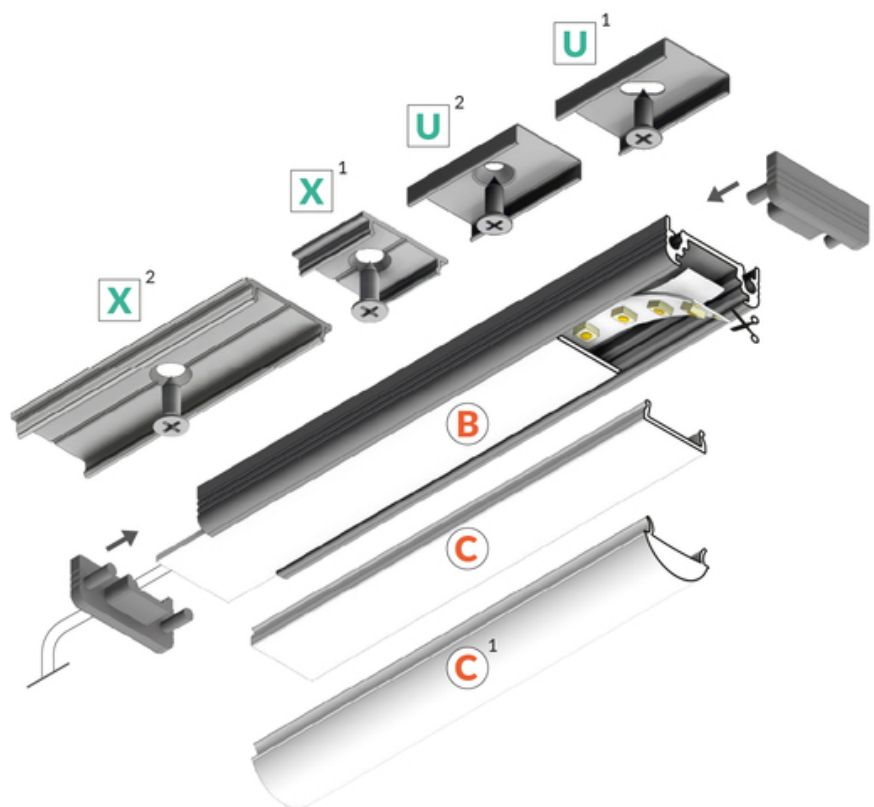

TOPMET LIGHT KŁOSOWICZ WIŚNIEWSKI sp. z o.o.

Ostrowska 354 | 61-312 Poznań | POLAND

tel.: +48 61 872 75 00

info@topmet.pl

pdf card generation date: 29.06.2026