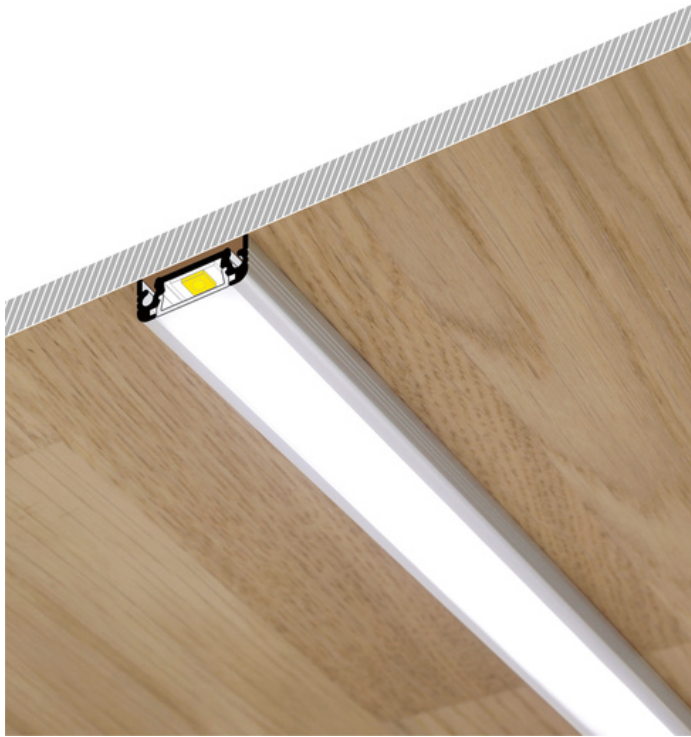

Basic Informations

EAN: 5901597252054 Index: 77560001 Material: aluminium Color: white painted Length [mm]: 3000 Weight [kg]: 0.431 Net weight [kg]: 0.006 Country of origin: PL	Measurement unit: qty Product packaging dimensions [mm]: 3000 x 20 x 8 Bulk packing [qty]: 10 Master packaging type: Bulk Product with gross packaging weight [kg]: 4.31