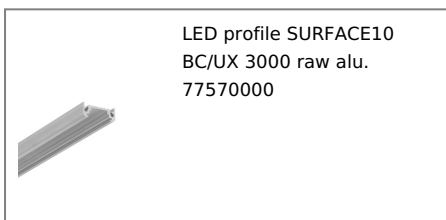

AVAILABLE COLORS

AVAILABLE VARIANTS

1000 mm, 2000 mm, 3000 mm, 4050 mm