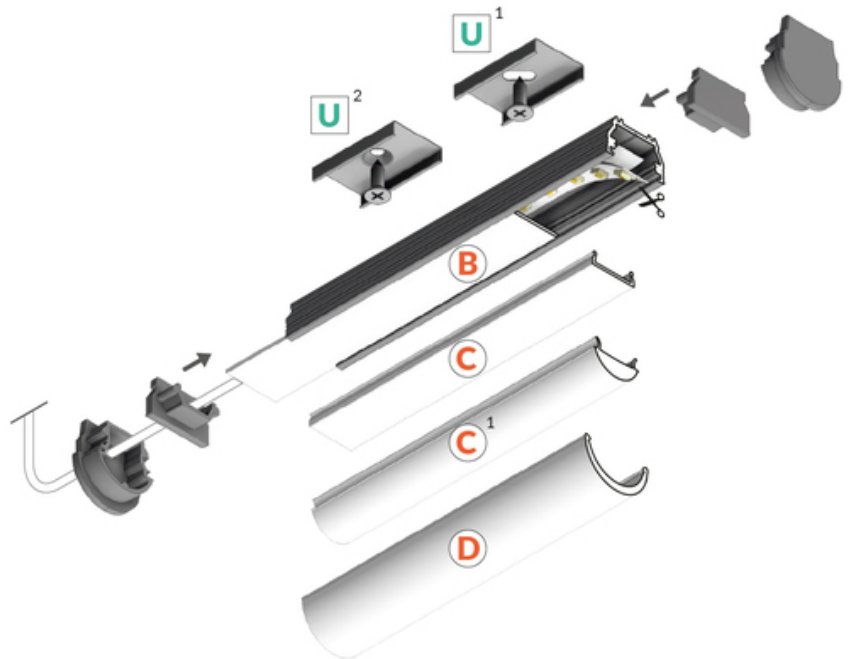

LED PROFILE UNI12 BCD/U 3000 WHITE PAINTED RAL9003 /PLASTIC BAG

Buy product

TOPMET LIGHT KŁOSOWICZ WIŚNIEWSKI sp. z o.o.

Ostrowska 354 | 61-312 Poznań | POLAND

tel.: +48 61 872 75 00

info@topmet.pl

pdf card generation date: 30.06.2026

Basic Informations

EAN: 5901597252535 Index: A1170001 Material: aluminium Color: white painted Length [mm]: 3000 Weight [kg]: 0.434 Net weight [kg]: 0.022 Country of origin: PL	Measurement unit: qty Product packaging dimensions [mm]: 3000 x 17,8 x 10,8 Bulk packing [qty]: 10 Master packaging type: Bulk Product with gross packaging weight [kg]: 4.34
--	---

AVAILABLE COLORS

AVAILABLE VARIANTS

1000 mm, 2000 mm, 3000 mm, 4050 mm

Matching elements

DIFFUSERS

MOUNTINGS

END CAPS

CONNECTORS

**connector UNI12 90deg
white painted /plastic
bag**
index: A1910001