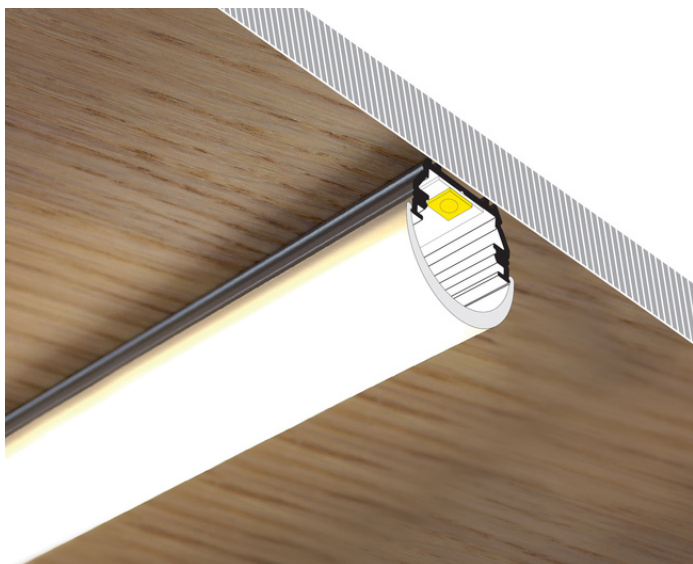

LED PROFILE UNI12 BCD/U 3000 WHITE PAINTED RAL9003 /PLASTIC BAG

Buy product

TOPMET LIGHT KŁOSOWICZ WIŚNIEWSKI sp. z o.o.

Ostrowska 354 | 61-312 Poznań | POLAND

tel.: +48 61 872 75 00

info@topmet.pl

pdf card generation date: 30.06.2026

Basic Informations

EAN: 5901597252535 Index: A1170001 Material: aluminium Color: white painted Length [mm]: 3000 Weight [kg]: 0.434 Net weight [kg]: 0.022 Country of origin: PL	Measurement unit: qty Product packaging dimensions [mm]: 3000 x 17,8 x 10,8 Bulk packing [qty]: 10 Master packaging type: Bulk Product with gross packaging weight [kg]: 4.34
--	---

AVAILABLE COLORS

AVAILABLE VARIANTS

1000 mm, 2000 mm, 3000 mm, 4050 mm

Matching elements

DIFFUSERS

MOUNTINGS

END CAPS

CONNECTORS