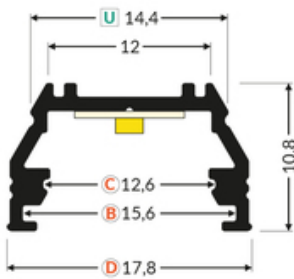

TOPMET LIGHT KŁOSOWICZ WIŚNIEWSKI sp. z o.o.

Ostrowska 354 | 61-312 Poznań | POLAND

tel.: +48 61 872 75 00

info@topmet.pl

pdf card generation date: 30.06.2026