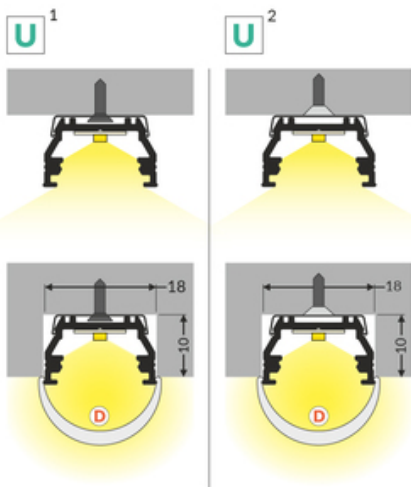

TOPMET LIGHT KŁOSOWICZ WIŚNIEWSKI sp. z o.o.

Ostrowska 354 | 61-312 Poznań | POLAND

tel.: +48 61 872 75 00

info@topmet.pl

pdf card generation date: 30.06.2026