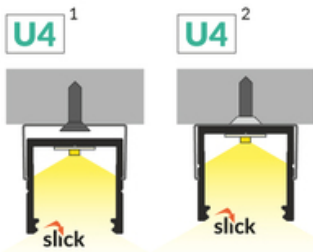

TOPMET LIGHT KŁOSOWICZ WIŚNIEWSKI sp. z o.o.

Ostrowska 354 | 61-312 Poznań | POLAND

tel.: +48 61 872 75 00

info@topmet.pl

pdf card generation date: 30.06.2026