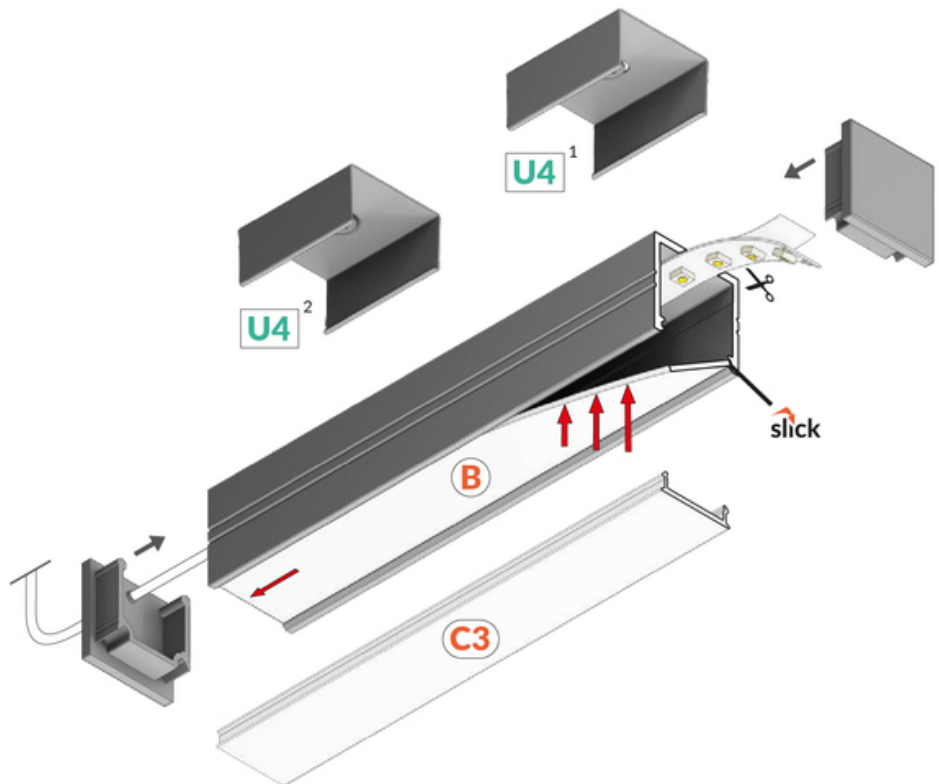

TOPMET LIGHT KŁOSOWICZ WIŚNIEWSKI sp. z o.o.

Ostrowska 354 | 61-312 Poznań | POLAND

tel.: +48 61 872 75 00

info@topmet.pl

pdf card generation date: 30.06.2026