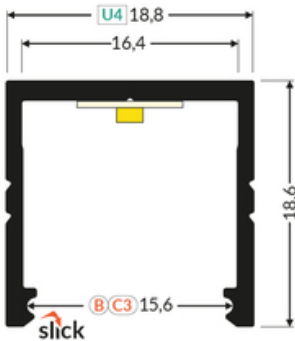

TOPMET LIGHT KŁOSOWICZ WIŚNIEWSKI sp. z o.o.

Ostrowska 354 | 61-312 Poznań | POLAND

tel.: +48 61 872 75 00

info@topmet.pl

pdf card generation date: 30.06.2026