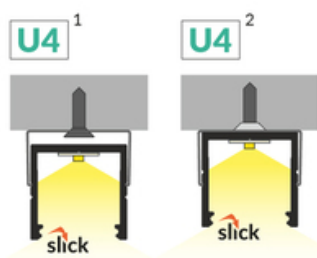

TOPMET LIGHT KŁOSOWICZ WIŚNIEWSKI sp. z o.o.

Ostrowska 354 | 61-312 Poznań | POLAND

tel.: +48 61 872 75 00

info@topmet.pl

pdf card generation date: 27.06.2026