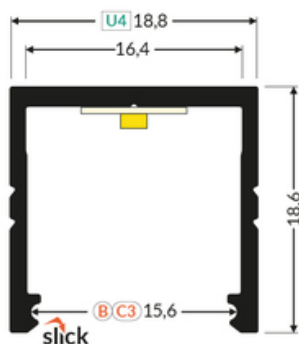

TOPMET LIGHT KŁOSOWICZ WIŚNIEWSKI sp. z o.o.

Ostrowska 354 | 61-312 Poznań | POLAND

tel.: +48 61 872 75 00

info@topmet.pl

pdf card generation date: 27.06.2026