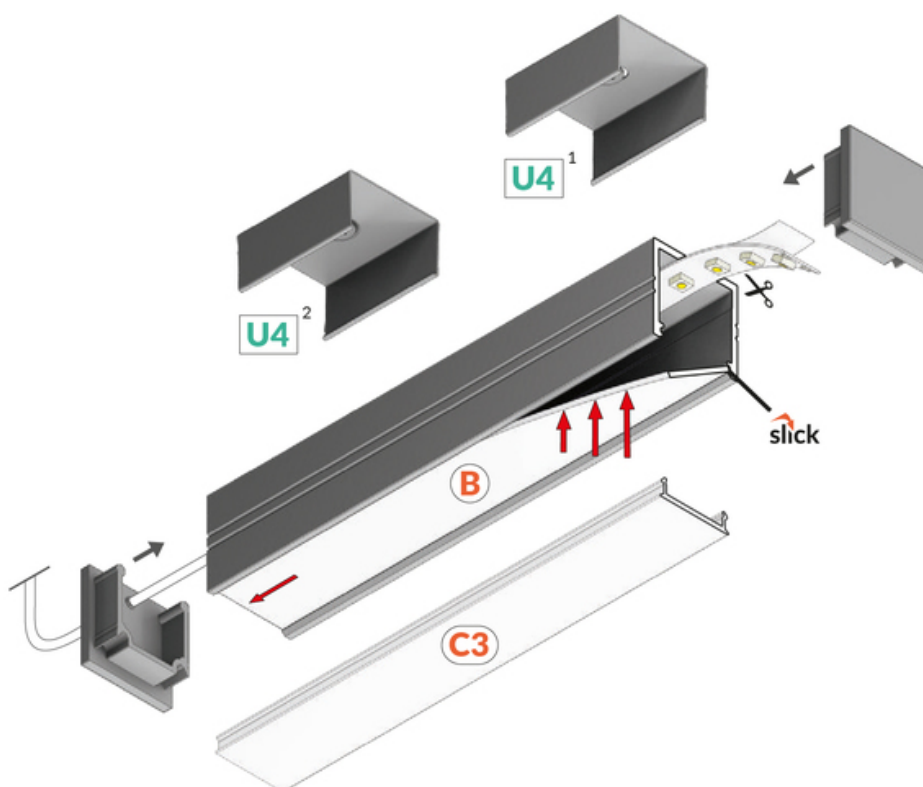

TOPMET LIGHT KŁOSOWICZ WIŚNIEWSKI sp. z o.o.

Ostrowska 354 | 61-312 Poznań | POLAND

tel.: +48 61 872 75 00

info@topmet.pl

pdf card generation date: 27.06.2026