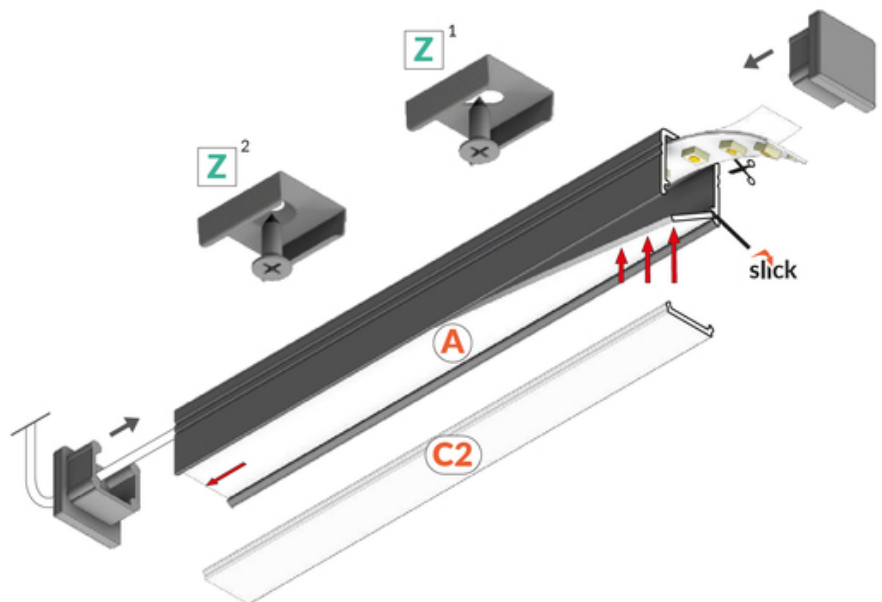

LED PROFILE SMART10 AC2/Z 4050 WHITE PAINTED RAL9003 /PLASTIC BAG

Surface

Furniture

max 10 mm

- continuous line of light (when using LED strip 120 P/m and opal diffuser)
- Slick socket
- miniature dimensions
- universal application
- the possibility of using waterproof LED strips

EU industrial designs

CE

Made in Poland

Buy product

Basic Informations

<p>EAN: 5901597251606 Index: C2040001 Material: aluminium Color: white painted Length [mm]: 4050 Weight [kg]: 0.423 Net weight [kg]: 0.018 Country of origin: PL</p>	<p>Measurement unit: qty Product packaging dimensions [mm]: 4050 x 12 x 12 Bulk packing [qty]: 10 Master packaging type: Bulk Product with gross packaging weight [kg]: 4.23</p>
--	--

AVAILABLE COLORS

AVAILABLE VARIANTS

1000 mm, 2000 mm, 3000 mm, 4050 mm

Matching elements

DIFFUSERS

END CAPS

end cap SMART10 white
[20pcs]
index: C2940001

end cap SMART10 with
hole white [20pcs]
index: C2960001

CONNECTORS

connector SMART10
90deg white painted
/plastic bag
index: C2910001

MOUNTING PLATES

mounting plate Z cone
white painted [20pcs]
index: 89980001

mounting plate Z white
white painted [20pcs]
index: 89270001