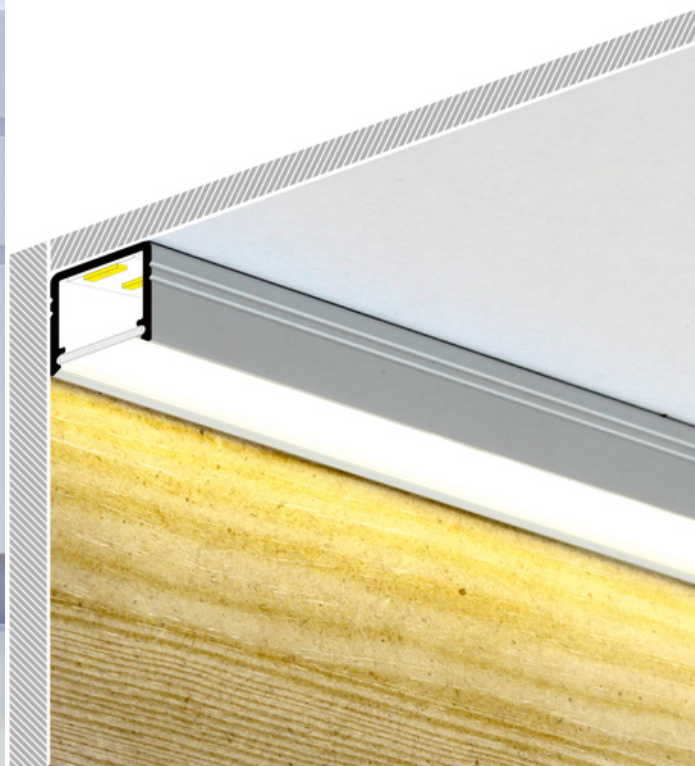

LED PROFILE SMART10 AC2/Z 4050 WHITE PAINTED RAL9003 /PLASTIC BAG

Surface

Furniture

max 10 mm

- continuous line of light (when using LED strip 120 P/m and opal diffuser)
- Slick socket
- miniature dimensions
- universal application
- the possibility of using waterproof LED strips

EU industrial designs

CE

Made in Poland

Buy product

Basic Informations

<p>EAN: 5901597251606 Index: C2040001 Material: aluminium Color: white painted Length [mm]: 4050 Weight [kg]: 0.423 Net weight [kg]: 0.018 Country of origin: PL</p>	<p>Measurement unit: qty Product packaging dimensions [mm]: 4050 x 12 x 12 Bulk packing [qty]: 10 Master packaging type: Bulk Product with gross packaging weight [kg]: 4.23</p>
--	--

AVAILABLE COLORS

AVAILABLE VARIANTS

1000 mm, 2000 mm, 3000 mm, 4050 mm

Matching elements

DIFFUSERS

END CAPS

end cap SMART10 white
[20pcs]
index: C2940001

end cap SMART10 with
hole white [20pcs]
index: C2960001

CONNECTORS

connector SMART10
90deg white painted
/plastic bag
index: C2910001

MOUNTING PLATES

mounting plate Z cone
white painted [20pcs]
index: 89980001

mounting plate Z white
white painted [20pcs]
index: 89270001