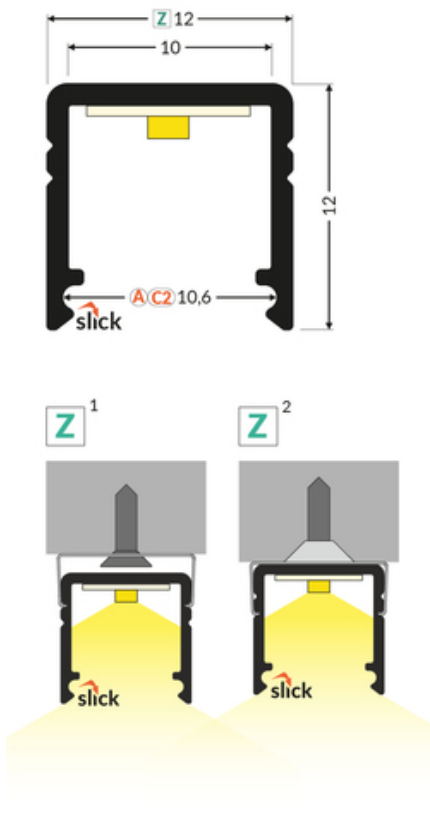

LED PROFILE SMART10 AC2/Z 4050 WHITE PAINTED RAL9003 /PLASTIC BAG

Surface

Furniture

max 10 mm

- continuous line of light (when using LED strip 120 P/m and opal diffuser)
- Slick socket
- miniature dimensions
- universal application
- the possibility of using waterproof LED strips

EU industrial designs

CE

Made in Poland

Buy product

Basic Informations

<p>EAN: 5901597251606 Index: C2040001 Material: aluminium Color: white painted Length [mm]: 4050 Weight [kg]: 0.423 Net weight [kg]: 0.018 Country of origin: PL</p>	<p>Measurement unit: qty Product packaging dimensions [mm]: 4050 x 12 x 12 Bulk packing [qty]: 10 Master packaging type: Bulk Product with gross packaging weight [kg]: 4.23</p>
--	--

AVAILABLE COLORS

AVAILABLE VARIANTS

1000 mm, 2000 mm, 3000 mm, 4050 mm

Matching elements

DIFFUSERS

END CAPS

end cap SMART10 white
[20pcs]
index: C2940001

end cap SMART10 with
hole white [20pcs]
index: C2960001

CONNECTORS

connector SMART10
90deg white painted
/plastic bag
index: C2910001

MOUNTING PLATES

mounting plate Z cone
white painted [20pcs]
index: 89980001

mounting plate Z white
white painted [20pcs]
index: 89270001