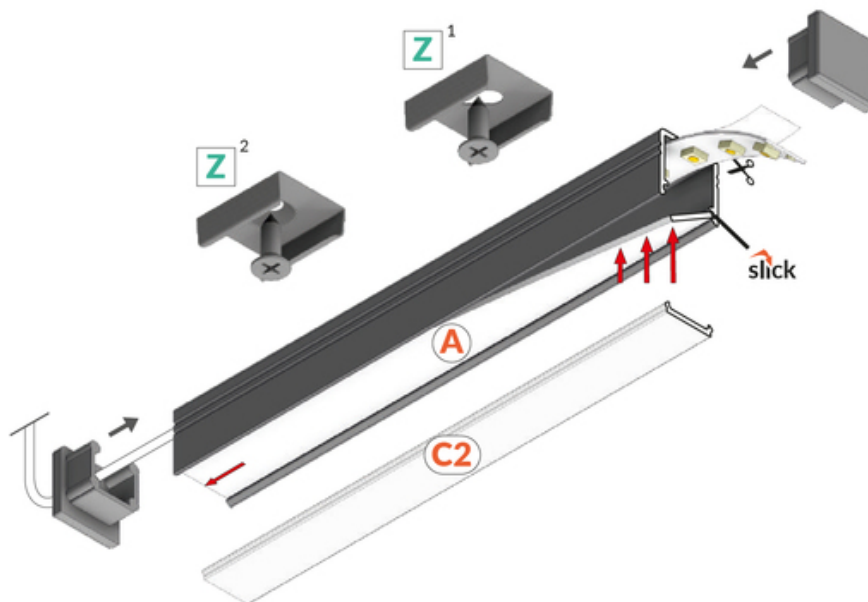

LED PROFILE SMART10 AC2/Z 4050 BLACK ANOD. /PLASTIC

BAG

- continuous line of light (when using LED strip 120 P/m and opal diffuser)
- Slick socket
- miniature dimensions
- universal application
- the possibility of using waterproof LED strips

Buy product

Basic Informations

| | |
|---|--|
| <p>EAN: 5901597251613 Index: C2040021 Material: aluminium Color: black anodized Length [mm]: 4050 Weight [kg]: 0.393 Net weight [kg]: 0.018 Country of origin: PL</p> | <p>Measurement unit: qty Product packaging dimensions [mm]: 4050 x 12 x 12 Bulk packing [qty]: 10 Master packaging type: Bulk Product with gross packaging weight [kg]: 3.93</p> |
|---|--|