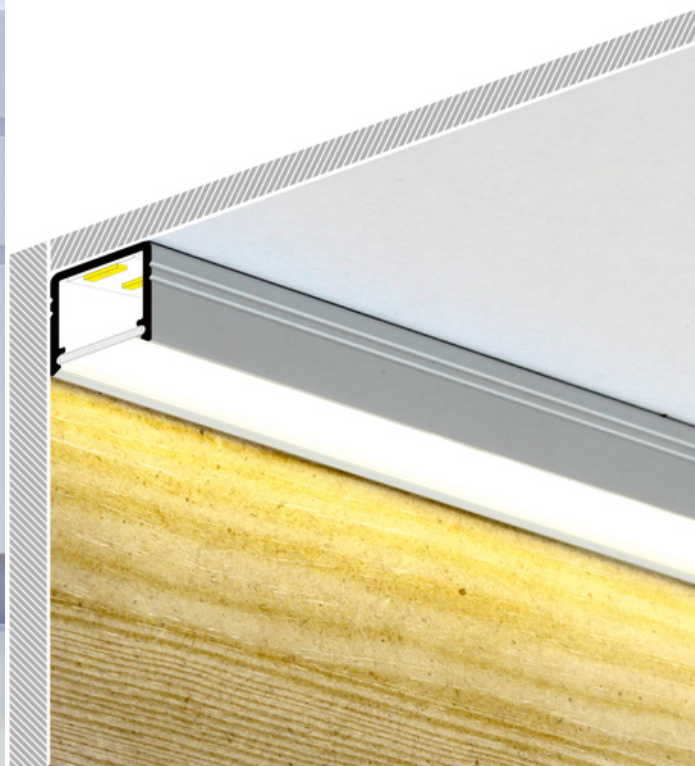

LED PROFILE SMART10 AC2/Z 4050 BLACK ANOD. /PLASTIC

BAG

- continuous line of light (when using LED strip 120 P/m and opal diffuser)
- Slick socket
- miniature dimensions
- universal application
- the possibility of using waterproof LED strips

Buy product

Basic Informations

| | |
|---|--|
| <p>EAN: 5901597251613 Index: C2040021 Material: aluminium Color: black anodized Length [mm]: 4050 Weight [kg]: 0.393 Net weight [kg]: 0.018 Country of origin: PL</p> | <p>Measurement unit: qty Product packaging dimensions [mm]: 4050 x 12 x 12 Bulk packing [qty]: 10 Master packaging type: Bulk Product with gross packaging weight [kg]: 3.93</p> |
|---|--|