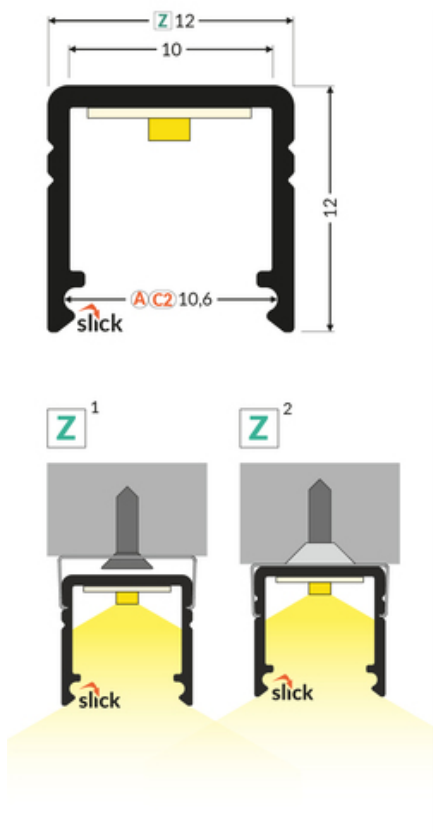

LED PROFILE SMART10 AC2/Z 4050 BLACK ANOD. /PLASTIC

BAG

- continuous line of light (when using LED strip 120 P/m and opal diffuser)
- Slick socket
- miniature dimensions
- universal application
- the possibility of using waterproof LED strips

Buy product

Basic Informations

| | |
|---|--|
| <p>EAN: 5901597251613 Index: C2040021 Material: aluminium Color: black anodized Length [mm]: 4050 Weight [kg]: 0.393 Net weight [kg]: 0.018 Country of origin: PL</p> | <p>Measurement unit: qty Product packaging dimensions [mm]: 4050 x 12 x 12 Bulk packing [qty]: 10 Master packaging type: Bulk Product with gross packaging weight [kg]: 3.93</p> |
|---|--|