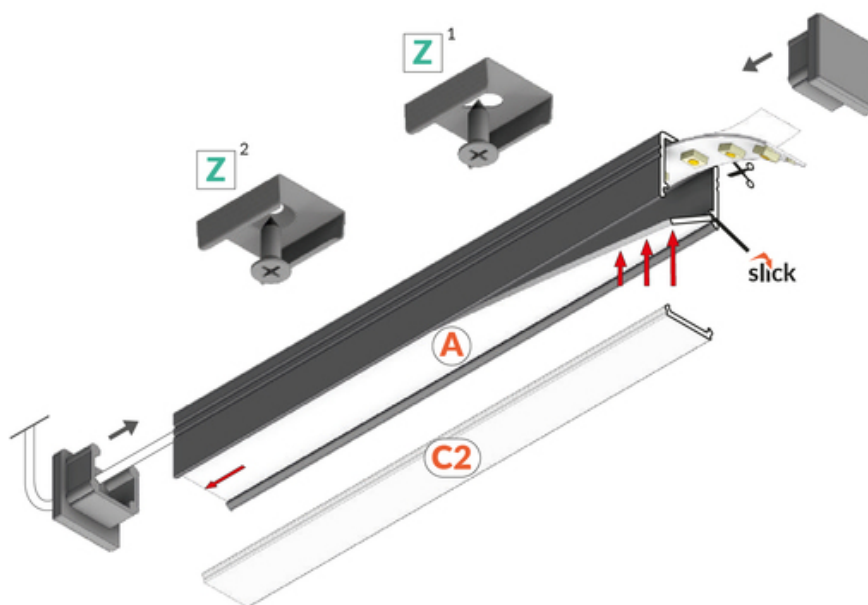

LED PROFILE SMART10 AC2/Z 4050 RAW ALU.

Surface

Furniture

max 10 mm

	<ul style="list-style-type: none"> • continuous line of light (when using LED strip 120 P/m and opal diffuser) • Slick socket • miniature dimensions • universal application • the possibility of using waterproof LED strips 	<ul style="list-style-type: none">  EU industrial designs  CE  Made in Poland 	 <p>Buy product</p>
---	--	---	--

Basic Informations

EAN: 5901597251569 Index: C2040000 Material: aluminium Color: raw aluminium Length [mm]: 4050 Weight [kg]: 0.369 Net weight [kg]: 0.012 Country of origin: PL	Measurement unit: qty Product packaging dimensions [mm]: 4050 x 12 x 12 Bulk packing [qty]: 40 Master packaging type: Bulk Product with gross packaging weight [kg]: 14.76
--	--

**end cap SMART10 with
hole grey [500pcs]**
index: C2960022W