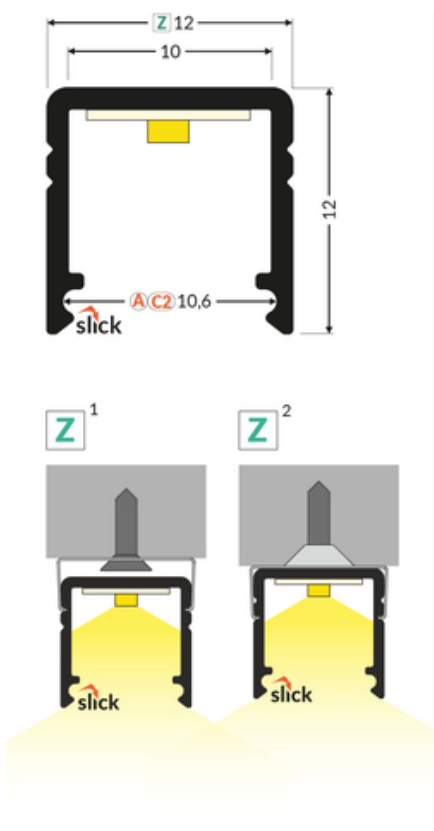

LED PROFILE SMART10 AC2/Z 4050 RAW ALU.

Surface

Furniture

max 10 mm

	<ul style="list-style-type: none"> • continuous line of light (when using LED strip 120 P/m and opal diffuser) • Slick socket • miniature dimensions • universal application • the possibility of using waterproof LED strips 	<ul style="list-style-type: none">  EU industrial designs  CE  Made in Poland 	 <p>Buy product</p>
---	--	---	--

Basic Informations

EAN: 5901597251569 Index: C2040000 Material: aluminium Color: raw aluminium Length [mm]: 4050 Weight [kg]: 0.369 Net weight [kg]: 0.012 Country of origin: PL	Measurement unit: qty Product packaging dimensions [mm]: 4050 x 12 x 12 Bulk packing [qty]: 40 Master packaging type: Bulk Product with gross packaging weight [kg]: 14.76
--	--