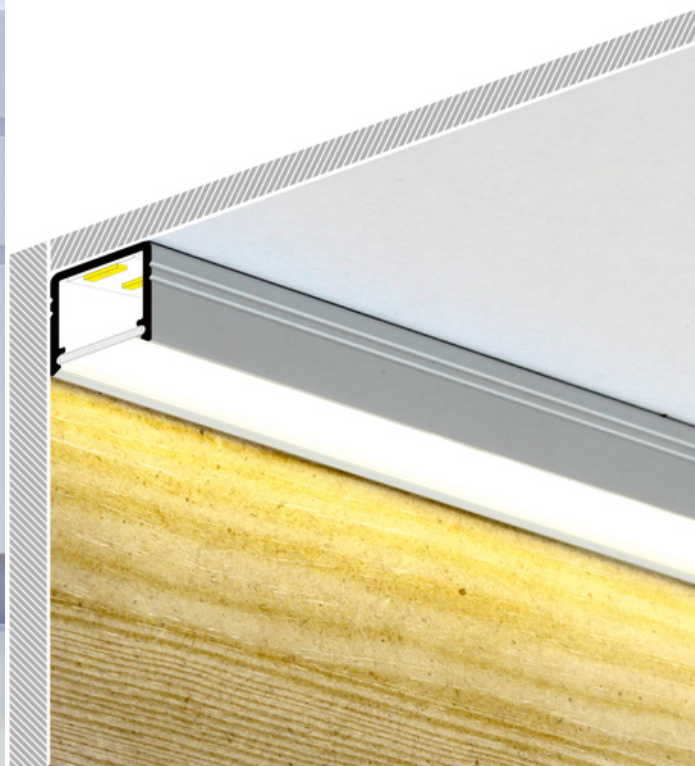

LED PROFILE SMART10 AC2/Z 4050 RAW ALU.

Surface

Furniture

max 10 mm

	<ul style="list-style-type: none"> • continuous line of light (when using LED strip 120 P/m and opal diffuser) • Slick socket • miniature dimensions • universal application • the possibility of using waterproof LED strips 	<ul style="list-style-type: none">  EU industrial designs  CE  Made in Poland 	 <p>Buy product</p>
---	--	---	--