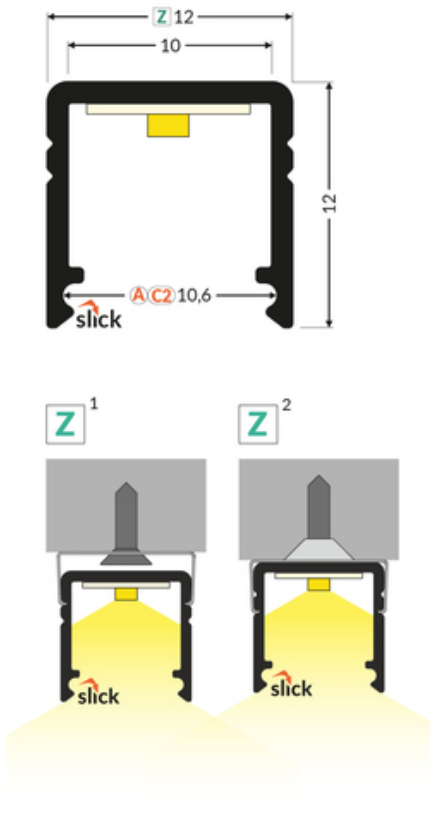

LED PROFILE SMART10 AC2/Z 3000 WHITE PAINTED RAL9003 /PLASTIC BAG

Surface

Furniture

max 10 mm

- continuous line of light (when using LED strip 120 P/m and opal diffuser)
- Slick socket
- miniature dimensions
- universal application
- the possibility of using waterproof LED strips

Buy product

Basic Informations

<p>EAN: 5901597251545 Index: C2030001 Material: aluminium Color: white painted Length [mm]: 3000 Weight [kg]: 0.314 Net weight [kg]: 0.006 Country of origin: PL</p>	<p>Measurement unit: qty Product packaging dimensions [mm]: 3000 x 12 x 12 Bulk packing [qty]: 10 Master packaging type: Bulk Product with gross packaging weight [kg]: 3.14</p>
--	--

AVAILABLE COLORS

 <p>LED profile SMART10 AC2/Z 3000 anod. C2030020</p>	 <p>LED profile SMART10 AC2/Z 3000 black anod. /plastic bag C2030021</p>	 <p>LED profile SMART10 AC2/Z 3000 raw alu. C2030000</p>
--	---	---