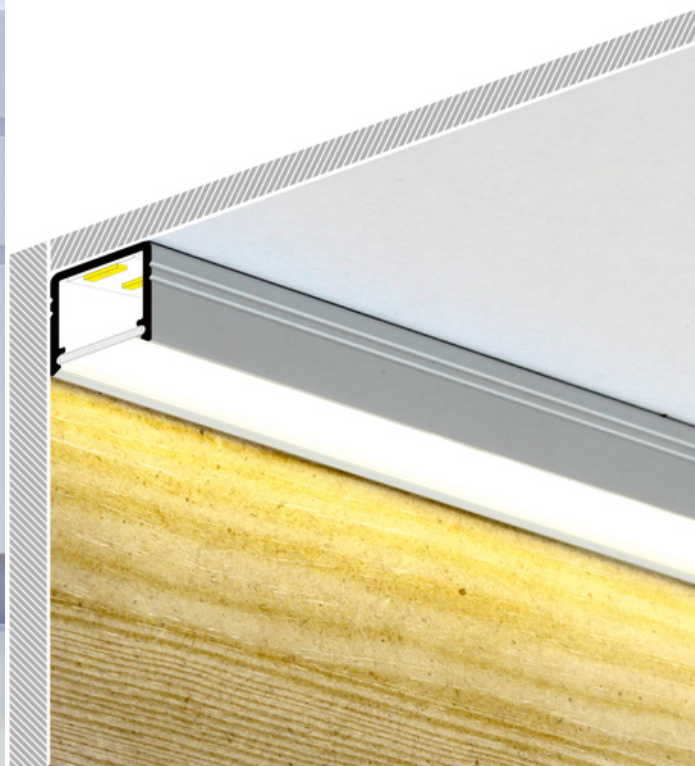

LED PROFILE SMART10 AC2/Z 3000 WHITE PAINTED RAL9003 /PLASTIC BAG

Surface

Furniture

max 10 mm

- continuous line of light (when using LED strip 120 P/m and opal diffuser)
- Slick socket
- miniature dimensions
- universal application
- the possibility of using waterproof LED strips

Buy product

Basic Informations

<p>EAN: 5901597251545 Index: C2030001 Material: aluminium Color: white painted Length [mm]: 3000 Weight [kg]: 0.314 Net weight [kg]: 0.006 Country of origin: PL</p>	<p>Measurement unit: qty Product packaging dimensions [mm]: 3000 x 12 x 12 Bulk packing [qty]: 10 Master packaging type: Bulk Product with gross packaging weight [kg]: 3.14</p>
--	--

AVAILABLE COLORS

 <p>LED profile SMART10 AC2/Z 3000 anod. C2030020</p>	 <p>LED profile SMART10 AC2/Z 3000 black anod. /plastic bag C2030021</p>	 <p>LED profile SMART10 AC2/Z 3000 raw alu. C2030000</p>
--	---	---