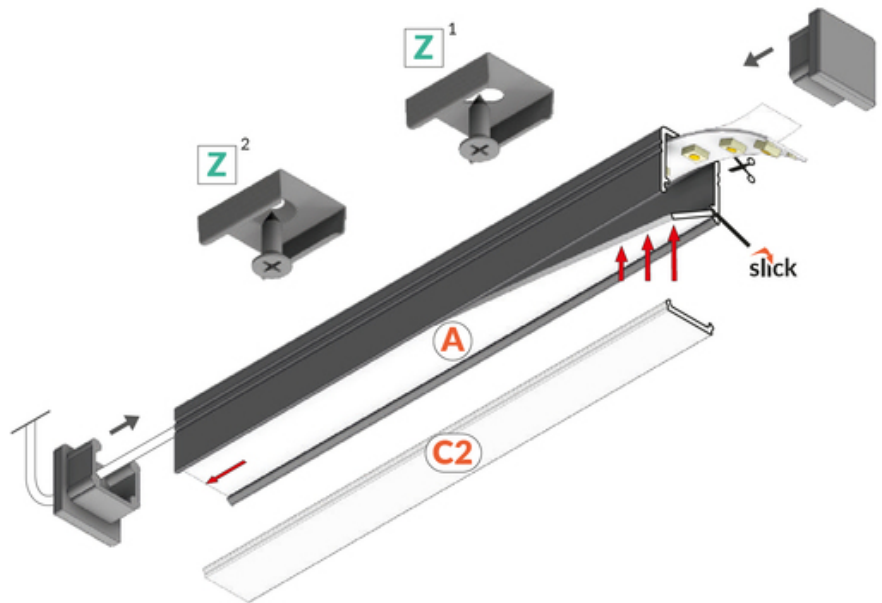

LED PROFILE SMART10 AC2/Z 3000 WHITE PAINTED RAL9003 /PLASTIC BAG

Surface

Furniture

max 10 mm

- continuous line of light (when using LED strip 120 P/m and opal diffuser)
- Slick socket
- miniature dimensions
- universal application
- the possibility of using waterproof LED strips

Buy product

Basic Informations

<p>EAN: 5901597251545 Index: C2030001 Material: aluminium Color: white painted Length [mm]: 3000 Weight [kg]: 0.314 Net weight [kg]: 0.006 Country of origin: PL</p>	<p>Measurement unit: qty Product packaging dimensions [mm]: 3000 x 12 x 12 Bulk packing [qty]: 10 Master packaging type: Bulk Product with gross packaging weight [kg]: 3.14</p>
--	--

AVAILABLE COLORS

 <p>LED profile SMART10 AC2/Z 3000 anod. C2030020</p>	 <p>LED profile SMART10 AC2/Z 3000 black anod. /plastic bag C2030021</p>	 <p>LED profile SMART10 AC2/Z 3000 raw alu. C2030000</p>
--	---	---

END CAPS

end cap SMART10 white
[20pcs]

index: C2940001

end cap SMART10 with
hole white [20pcs]

index: C2960001

CONNECTORS

connector SMART10
90deg white painted
/plastic bag

index: C2910001