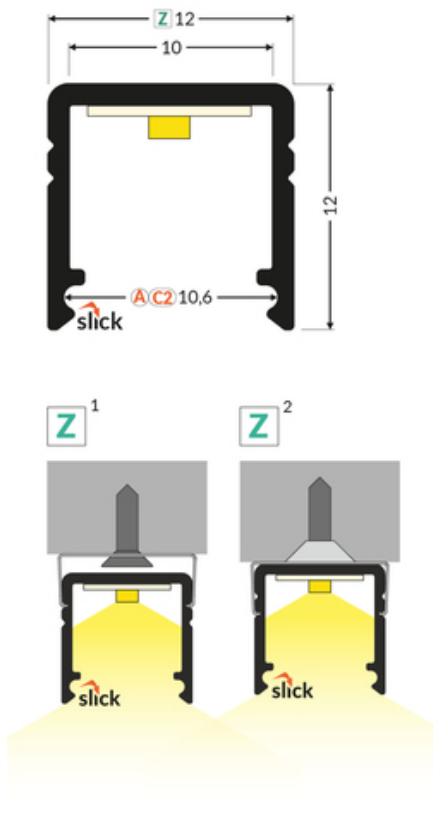

# LED PROFILE SMART10 AC2/Z 3000 BLACK ANOD. /PLASTIC

## BAG

	<ul style="list-style-type: none"> <li>• continuous line of light (when using LED strip 120 P/m and opal diffuser)</li> <li>• Slick socket</li> <li>• miniature dimensions</li> <li>• universal application</li> <li>• the possibility of using waterproof LED strips</li> </ul>	<ul style="list-style-type: none"> <li> EU industrial designs</li> <li> CE</li> <li> Made in Poland</li> </ul>	<p>Buy product</p>
--	--	--	--------------------