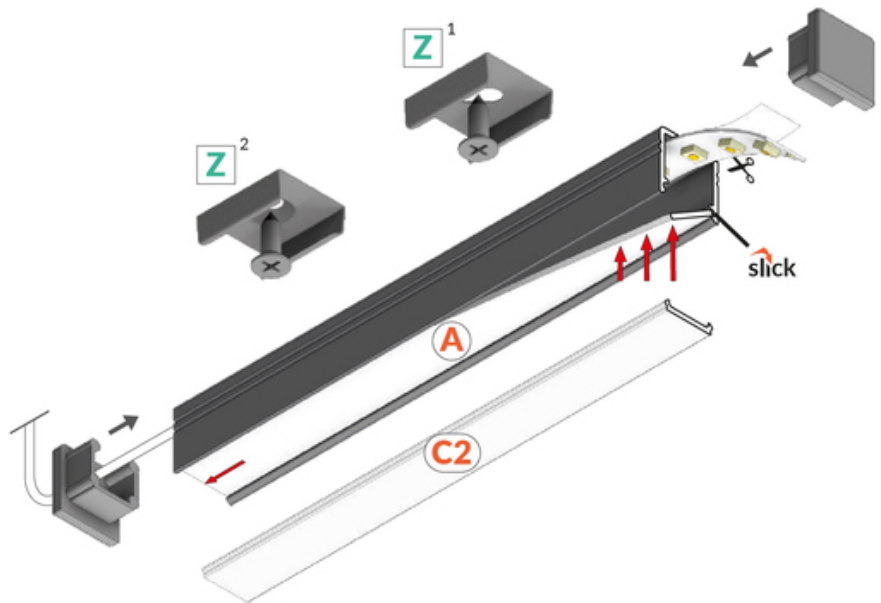

# LED PROFILE SMART10 AC2/Z 3000 BLACK ANOD. /PLASTIC

## BAG

	<ul style="list-style-type: none"> <li>• continuous line of light (when using LED strip 120 P/m and opal diffuser)</li> <li>• Slick socket</li> <li>• miniature dimensions</li> <li>• universal application</li> <li>• the possibility of using waterproof LED strips</li> </ul>	<ul style="list-style-type: none"> <li> EU industrial designs</li> <li> CE</li> <li> Made in Poland</li> </ul>	<p>Buy product</p>
--	--	--	--------------------

## AVAILABLE VARIANTS

1000 mm, 2000 mm, 3000 mm, 4050 mm