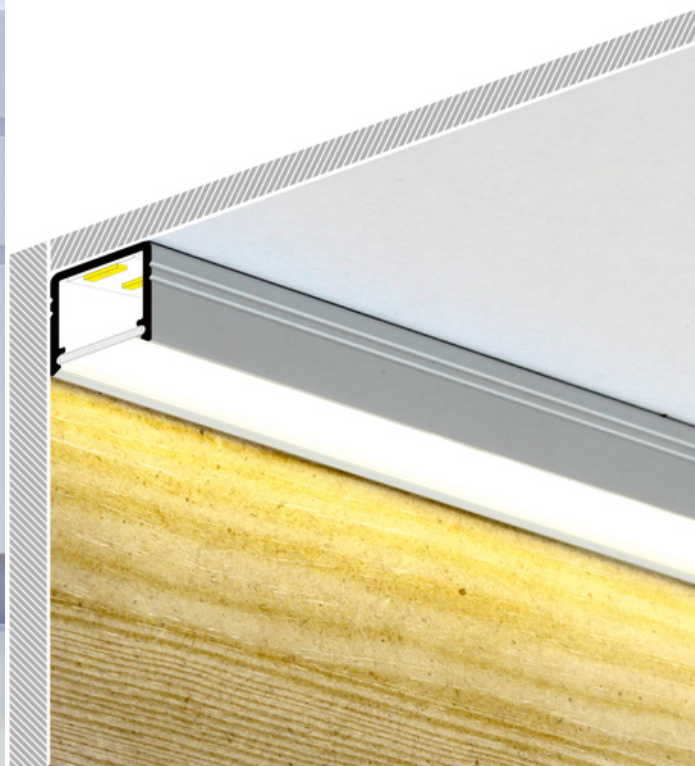

# LED PROFILE SMART10 AC2/Z 3000 BLACK ANOD. /PLASTIC

## BAG

	<ul style="list-style-type: none"> <li>• continuous line of light (when using LED strip 120 P/m and opal diffuser)</li> <li>• Slick socket</li> <li>• miniature dimensions</li> <li>• universal application</li> <li>• the possibility of using waterproof LED strips</li> </ul>	<ul style="list-style-type: none"> <li> EU industrial designs</li> <li> CE</li> <li> Made in Poland</li> </ul>	<p>Buy product</p>
--	--	--	--------------------