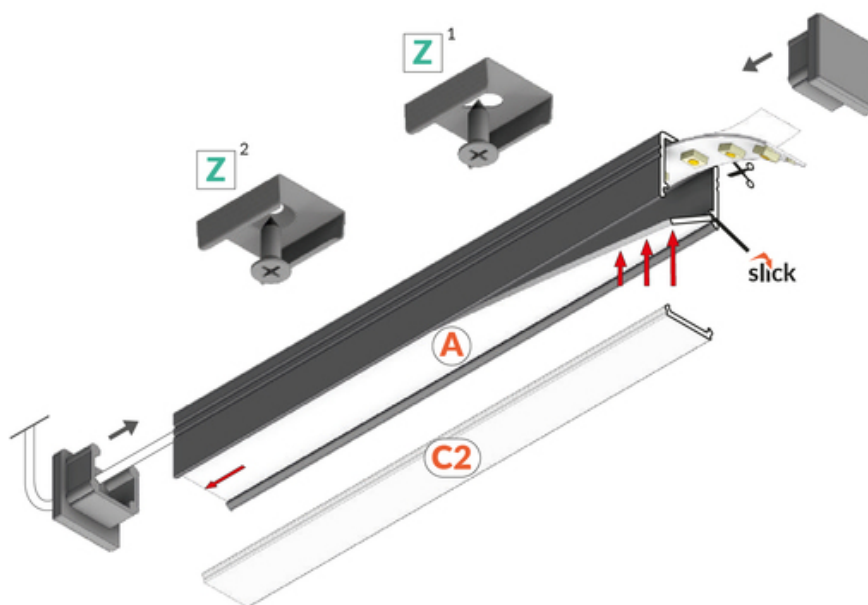

LED PROFILE SMART10 AC2/Z 3000 RAW ALU.

Furniture

max 10 mm

Surface

	<ul style="list-style-type: none"> • continuous line of light (when using LED strip 120 P/m and opal diffuser) • Slick socket • miniature dimensions • universal application • the possibility of using waterproof LED strips 	<ul style="list-style-type: none">  EU industrial designs  CE  Made in Poland 	 <p>Buy product</p>
---	--	---	--