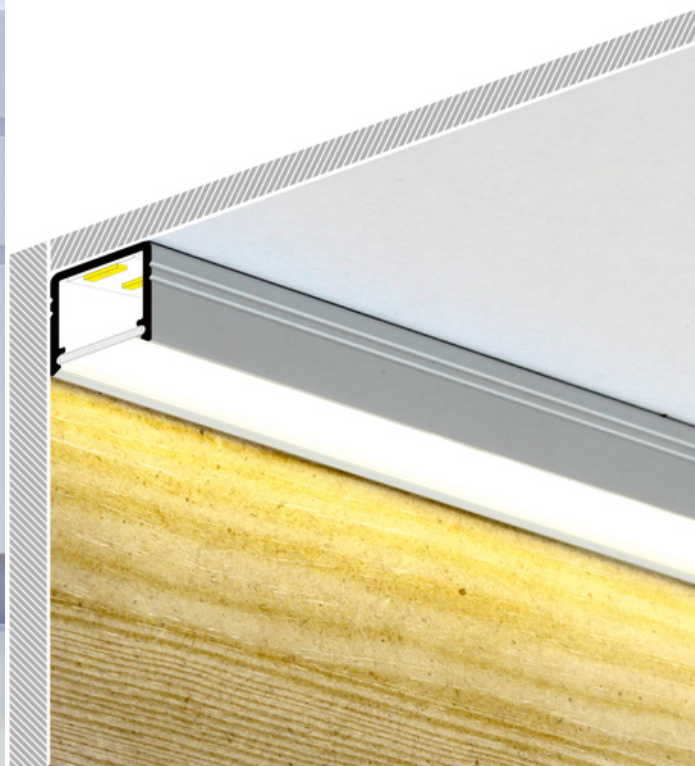

LED PROFILE SMART10 AC2/Z 3000 RAW ALU.

Furniture

max 10 mm

Surface

	<ul style="list-style-type: none"> • continuous line of light (when using LED strip 120 P/m and opal diffuser) • Slick socket • miniature dimensions • universal application • the possibility of using waterproof LED strips 	<ul style="list-style-type: none">  EU industrial designs  CE  Made in Poland 	 <p>Buy product</p>
---	--	---	--