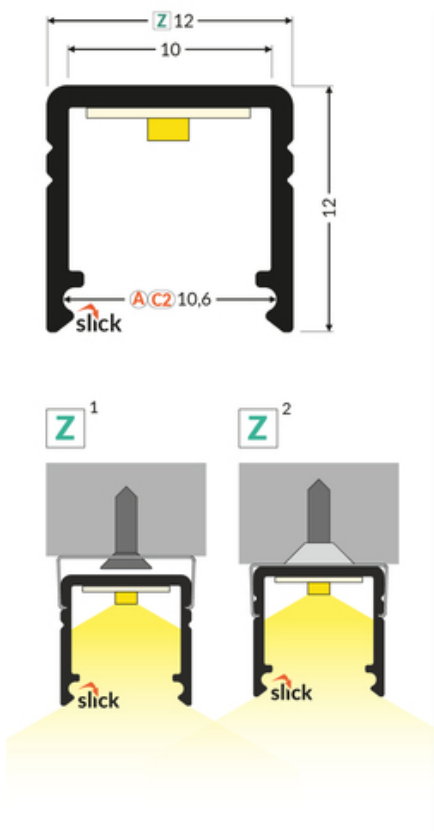

LED PROFILE SMART10 AC2/Z 3000 RAW ALU.

Furniture

max 10 mm

Surface

	<ul style="list-style-type: none"> • continuous line of light (when using LED strip 120 P/m and opal diffuser) • Slick socket • miniature dimensions • universal application • the possibility of using waterproof LED strips 	<ul style="list-style-type: none">  EU industrial designs  CE  Made in Poland 	 <p>Buy product</p>
---	--	---	--