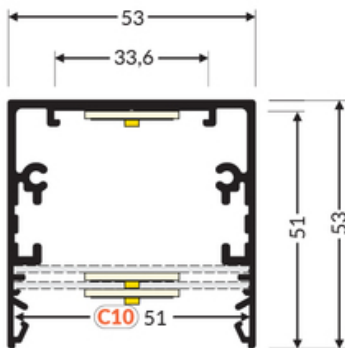

TOPMET LIGHT KŁOSOWICZ WIŚNIEWSKI sp. z o.o.

Ostrowska 354 | 61-312 Poznań | POLAND

tel.: +48 61 872 75 00

info@topmet.pl

pdf card generation date: 29.06.2026