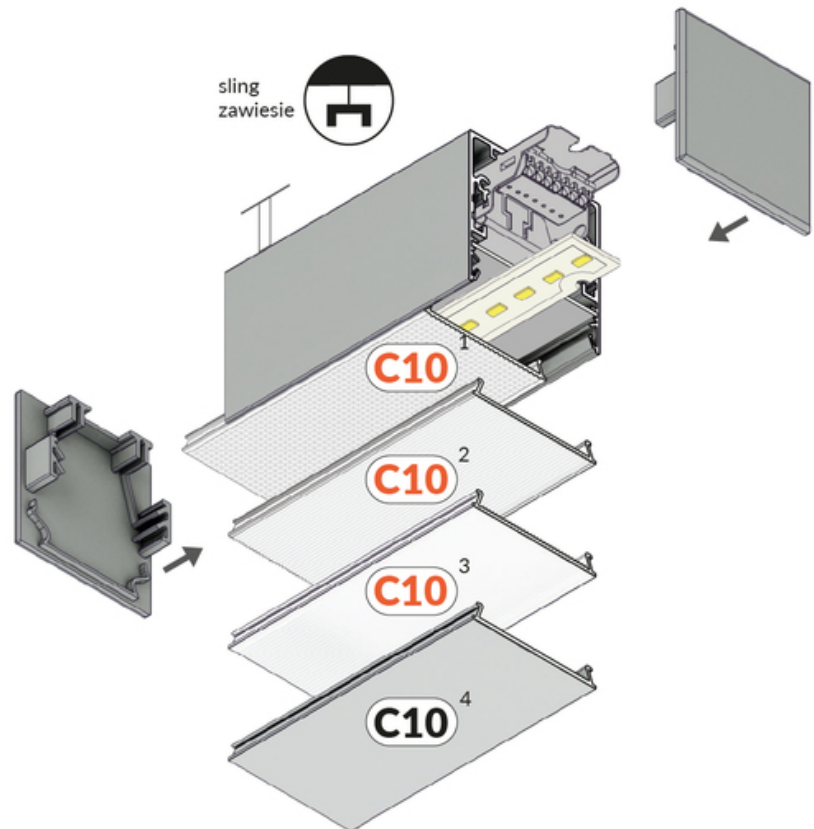

TOPMET LIGHT KŁOSOWICZ WIŚNIEWSKI sp. z o.o.

Ostrowska 354 | 61-312 Poznań | POLAND

tel.: +48 61 872 75 00

info@topmet.pl

pdf card generation date: 29.06.2026