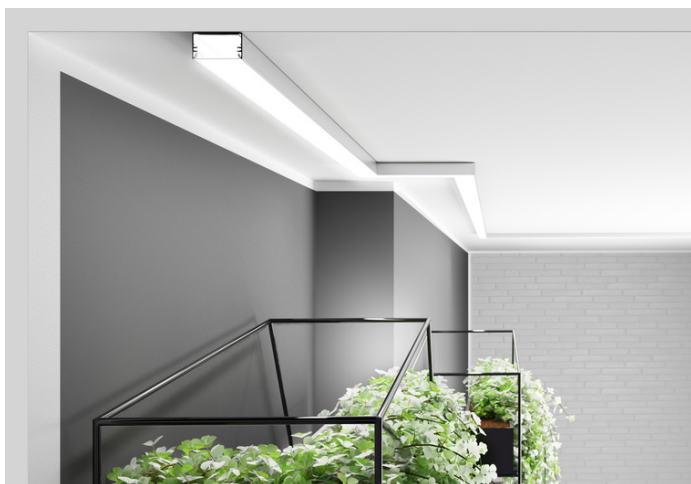

LED PROFILE LOWI C10 4050 RAW ALU.

Surface

Lighting

EU industrial designs

CE

Made in Poland

Buy product

Basic Informations