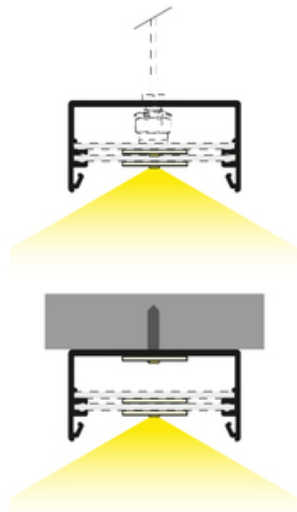

LED PROFILE LOWI C10 4050 RAW ALU.

Surface

Lighting

EU industrial designs

CE

Made in Poland

Buy product

Basic Informations

EAN: 5901597254065
Index: 93100000
Material: aluminium
Color: raw aluminium
Length [mm]: 4050
Weight [kg]: 1.928
Net weight [kg]: 0.012
Country of origin: PL

Measurement unit: qty
Product packaging dimensions [mm]: 4050 x 53 x 28
Bulk packing [qty]: 10
Master packaging type: Bulk
Product with gross packaging weight [kg]: 19.28