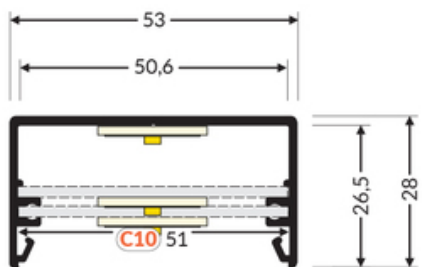

LED PROFILE LOWI C10 4050 RAW ALU.

Surface

Lighting

EU industrial designs

CE

Made in Poland

Buy product

Basic Informations

EAN: 5901597254065
Index: 93100000
Material: aluminium
Color: raw aluminium
Length [mm]: 4050
Weight [kg]: 1.928
Net weight [kg]: 0.012
Country of origin: PL

Measurement unit: qty
Product packaging dimensions [mm]: 4050 x 53 x 28
Bulk packing [qty]: 10
Master packaging type: Bulk
Product with gross packaging weight [kg]: 19.28