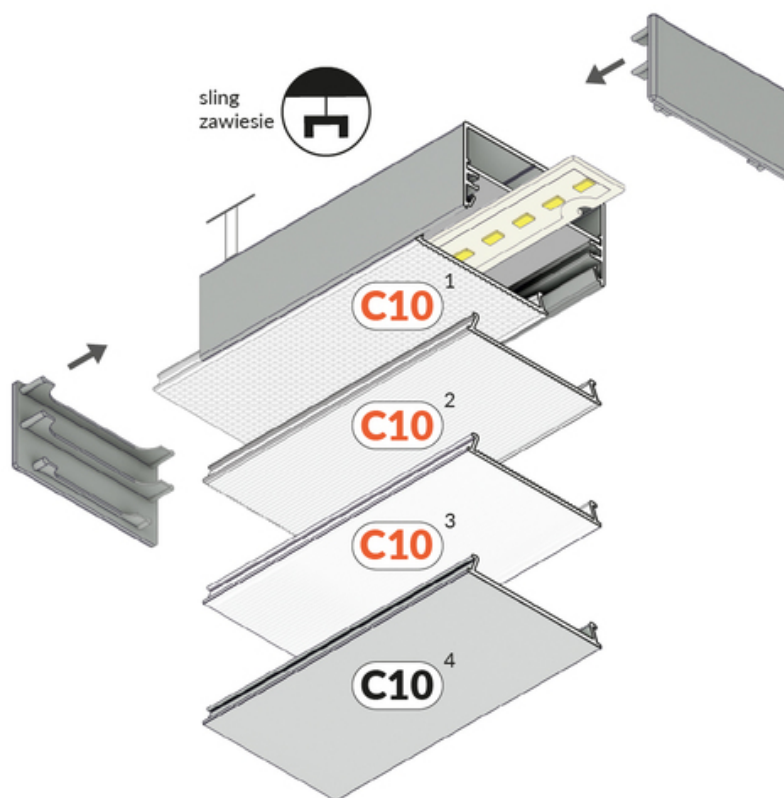

LED PROFILE LOWI C10 4050 RAW ALU.

Surface

Lighting

EU industrial designs

CE

Made in Poland

Buy product

Basic Informations

EAN: 5901597254065
Index: 93100000
Material: aluminium
Color: raw aluminium
Length [mm]: 4050
Weight [kg]: 1.928
Net weight [kg]: 0.012
Country of origin: PL

Measurement unit: qty
Product packaging dimensions [mm]: 4050 x 53 x 28
Bulk packing [qty]: 10
Master packaging type: Bulk
Product with gross packaging weight [kg]: 19.28