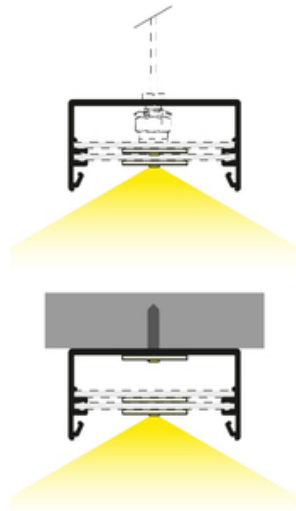

LED PROFILE LOWI C10 4050 BLACK PAINTED RAL9005 /PLASTIC BAG

Surface

Lighting

EU industrial designs

CE

Made in Poland

Buy product

Basic Informations