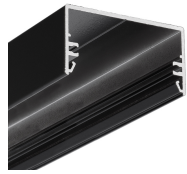

LED PROFILE LOWI C10 4050 BLACK PAINTED RAL9005 /PLASTIC BAG

Surface

Lighting

EU industrial designs

CE

Made in Poland

Buy product

Basic Informations

EAN: 5901597254102
 Index: 93100002
 Material: aluminium
 Length [mm]: 4050
 Weight [kg]: 2.068
 Net weight [kg]: 0.006
 Country of origin: PL

Measurement unit: qty
 Product packaging dimensions [mm]: 4050 x 53 x 28
 Bulk packing [qty]: 6
 Master packaging type: Bulk
 Product with gross packaging weight [kg]: 12.408