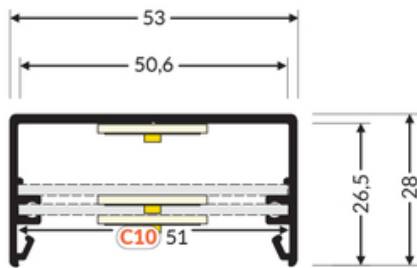

LED PROFILE LOWI C10 4050 BLACK PAINTED RAL9005 /PLASTIC BAG

Surface

Lighting

EU industrial designs

CE

Made in Poland

Buy product

Basic Informations

EAN: 5901597254102
 Index: 93100002
 Material: aluminium
 Length [mm]: 4050
 Weight [kg]: 2.068
 Net weight [kg]: 0.006
 Country of origin: PL

Measurement unit: qty
 Product packaging dimensions [mm]: 4050 x 53 x 28
 Bulk packing [qty]: 6
 Master packaging type: Bulk
 Product with gross packaging weight [kg]: 12.408