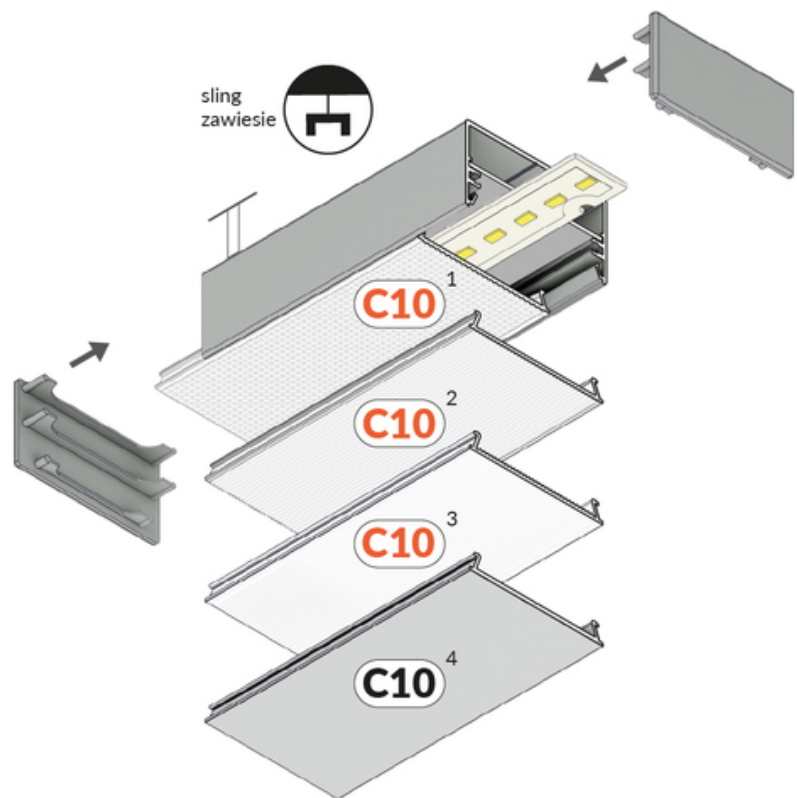

LED PROFILE LOWI C10 4050 BLACK PAINTED RAL9005 /PLASTIC BAG

Surface

Lighting

EU industrial designs

CE

Made in Poland

Buy product

Basic Informations

EAN: 5901597254102
 Index: 93100002
 Material: aluminium
 Length [mm]: 4050
 Weight [kg]: 2.068
 Net weight [kg]: 0.006
 Country of origin: PL

Measurement unit: qty
 Product packaging dimensions [mm]: 4050 x 53 x 28
 Bulk packing [qty]: 6
 Master packaging type: Bulk
 Product with gross packaging weight [kg]: 12.408