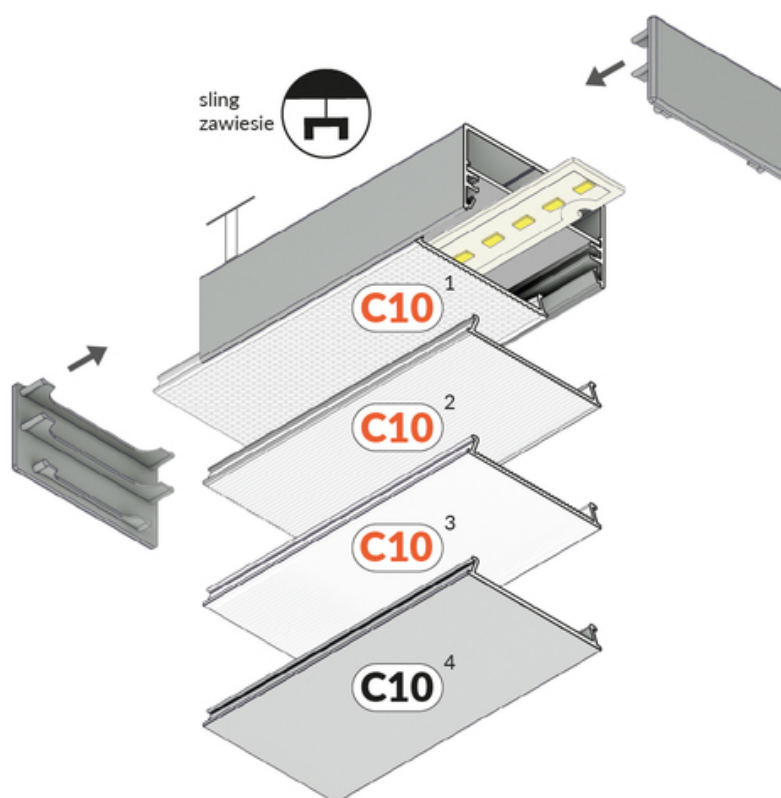

LED PROFILE LOWI C10 4050 WHITE PAINTED RAL9003 /PLASTIC BAG

Surface

Lighting

EU industrial designs

CE

Made in Poland

Buy product

TOPMET LIGHT KŁOSOWICZ WIŚNIEWSKI sp. z o.o.

Measurement unit: qty
Product packaging dimensions [mm]: 4050 x 53 x 28
Bulk packing [qty]: 6
Master packaging type: Bulk
Product with gross packaging weight [kg]: 12.408

AVAILABLE COLORS

LED profile LOWI C10 4050
anod. /plastic bag
93100020

LED profile LOWI C10 4050
raw alu. 93100000

LED profile LOWI C10 4050
black painted RAL9005
/plastic bag 93100002

AVAILABLE VARIANTS

1000 mm, 2000 mm, 3000 mm, 4050 mm

Matching elements

TOPMET LIGHT KŁOSOWICZ WIŚNIEWSKI sp. z o.o.
Ostrowska 354 | 61-312 Poznań | POLAND
tel.: +48 61 872 75 00
info@topmet.pl