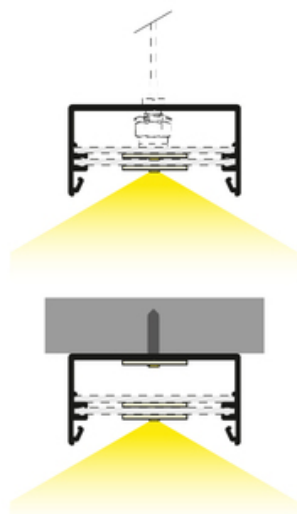

LED PROFILE LOWI C10 4050 WHITE PAINTED RAL9003 /PLASTIC BAG

Surface

Lighting

EU industrial designs

CE

Made in Poland

Buy product

TOPMET LIGHT KŁOSOWICZ WIŚNIEWSKI sp. z o.o.