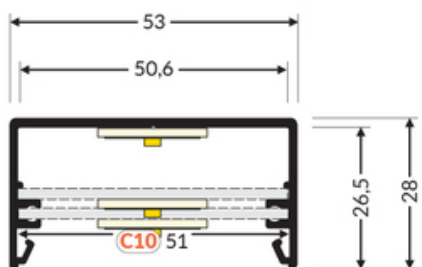

TOPMET LIGHT KŁOSOWICZ WIŚNIEWSKI sp. z o.o.

Ostrowska 354 | 61-312 Poznań | POLAND

tel.: +48 61 872 75 00

info@topmet.pl

pdf card generation date: 16.06.2026