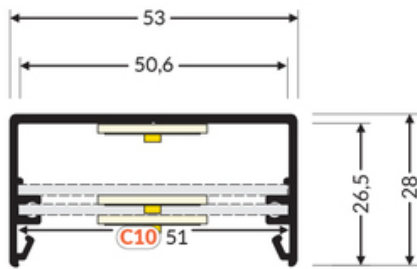

TOPMET LIGHT KŁOSOWICZ WIŚNIEWSKI sp. z o.o.

Ostrowska 354 | 61-312 Poznań | POLAND

tel.: +48 61 872 75 00

info@topmet.pl

pdf card generation date: 30.06.2026