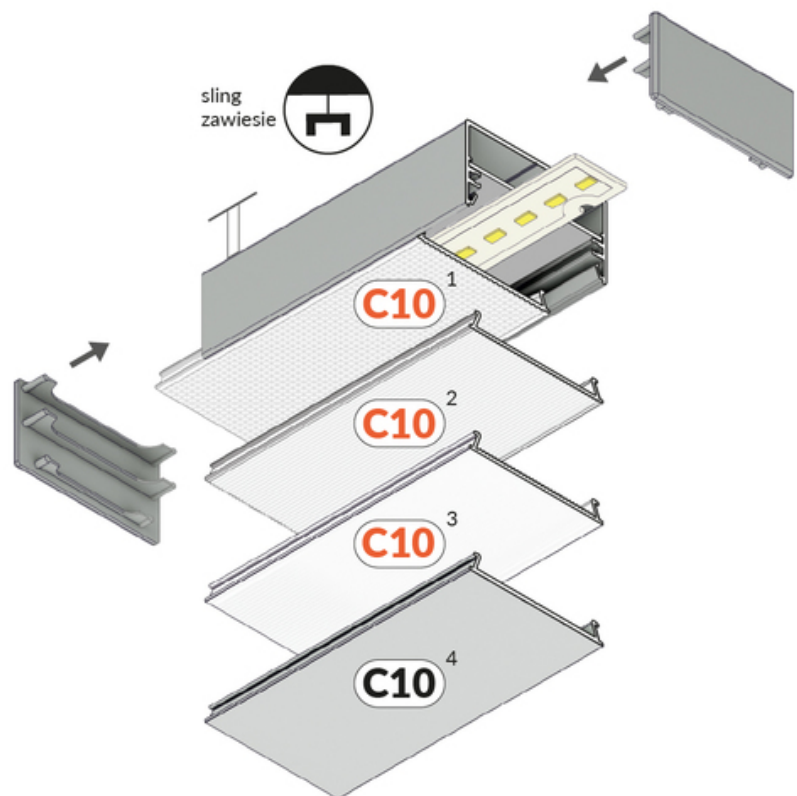

# LED PROFILE LOWI C10 4050 ANOD. /PLASTIC BAG

Surface

Lighting

EU industrial designs

CE

Made in Poland

Buy product

TOPMET LIGHT KŁOSOWICZ WIŚNIEWSKI sp. z o.o.

## AVAILABLE VARIANTS

1000 mm, 2000 mm, 3000 mm, 4050 mm