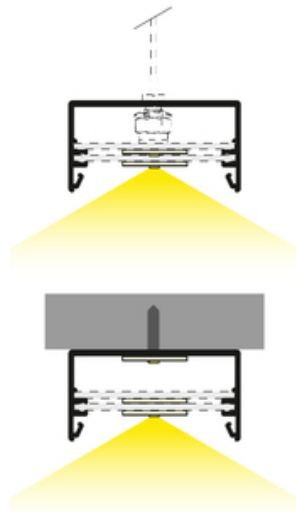

# LED PROFILE LOWI C10 4050 ANOD. /PLASTIC BAG

Surface

Lighting

EU industrial designs

CE

Made in Poland

Buy product

TOPMET LIGHT KŁOSOWICZ WIŚNIEWSKI sp. z o.o.