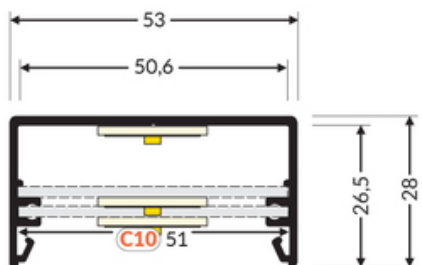

TOPMET LIGHT KŁOSOWICZ WIŚNIEWSKI sp. z o.o.

Ostrowska 354 | 61-312 Poznań | POLAND

tel.: +48 61 872 75 00

info@topmet.pl

pdf card generation date: 30.06.2026