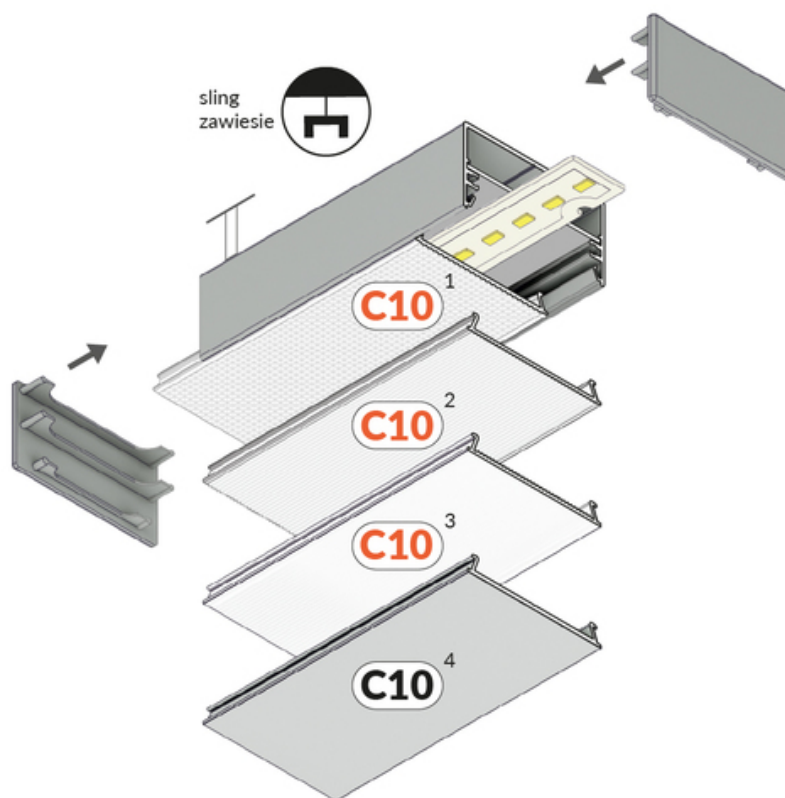

TOPMET LIGHT KŁOSOWICZ WIŚNIEWSKI sp. z o.o.

Ostrowska 354 | 61-312 Poznań | POLAND

tel.: +48 61 872 75 00

info@topmet.pl

pdf card generation date: 30.06.2026