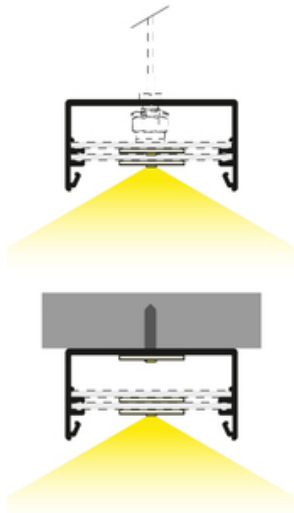

LED PROFILE LOWI C10 3000 WHITE PAINTED RAL9003 /PLASTIC BAG

Surface

Lighting

EU industrial designs

CE

Made in Poland

Buy product

TOPMET LIGHT KŁOSOWICZ WIŚNIEWSKI sp. z o.o.