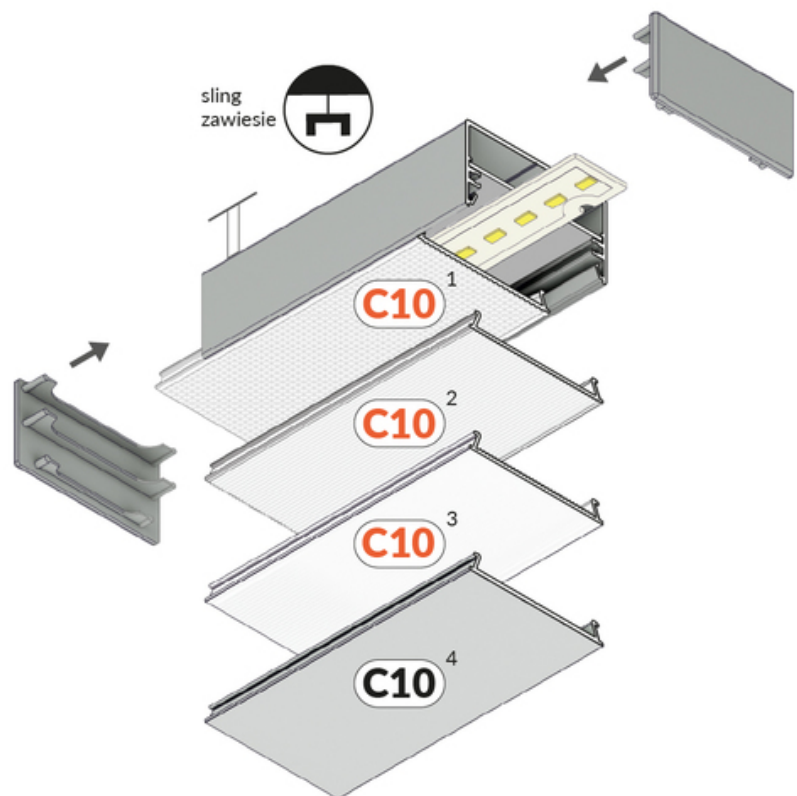

LED PROFILE LOWI C10 3000 WHITE PAINTED RAL9003 /PLASTIC BAG

Surface

Lighting

EU industrial designs

CE

Made in Poland

Buy product

TOPMET LIGHT KŁOSOWICZ WIŚNIEWSKI sp. z o.o.

Measurement unit: qty
Product packaging dimensions [mm]: 3000 x 53 x 28
Bulk packing [qty]: 6
Master packaging type: Bulk
Product with gross packaging weight [kg]: 9.198

AVAILABLE COLORS

AVAILABLE VARIANTS