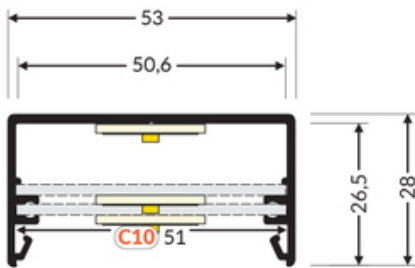

TOPMET LIGHT KŁOSOWICZ WIŚNIEWSKI sp. z o.o.

Ostrowska 354 | 61-312 Poznań | POLAND

tel.: +48 61 872 75 00

info@topmet.pl

pdf card generation date: 30.06.2026