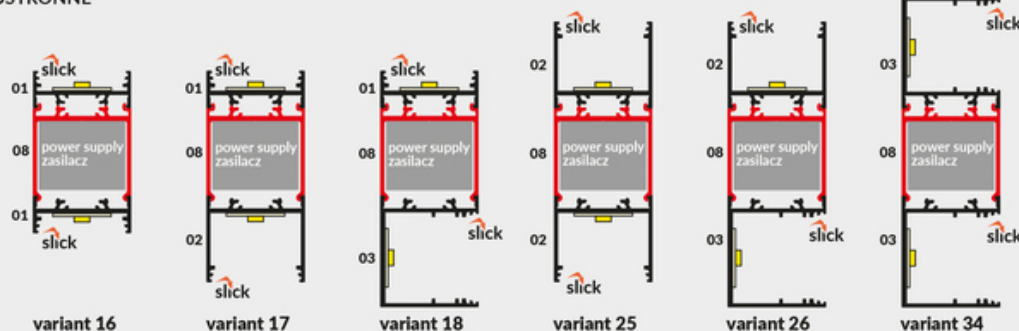

TWO SIDES DWUSTRONNE

TOPMET LIGHT KŁOSOWICZ WIŚNIEWSKI sp. z o.o.

Ostrowska 354 | 61-312 Poznań | POLAND

tel.: +48 61 872 75 00

info@topmet.pl

pdf card generation date: 16.06.2026

Basic Informations

EAN: 5901597254539 Index: V3310000 Material: aluminium Color: raw aluminium Lenght [mm]: 3000 Weigh [kg]t: 1.143 Country of origin: PL	Measurement unit: qty Product packaging dimensions [mm]: 3000 x 33,4 x 33,4 Bulk packing [qty]: 20 Master packaging type: Bulk Product with gross packaging weight [kg]: 22.86
--	--