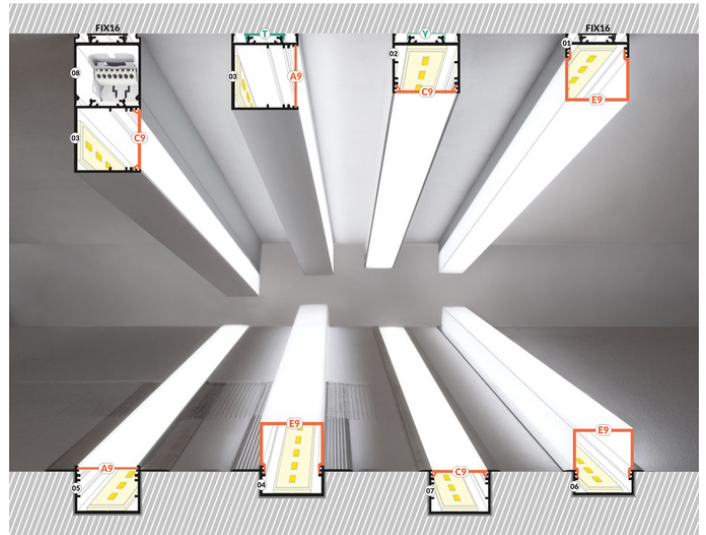

TWO SIDES DWUSTRONNE

TOPMET LIGHT KŁOSOWICZ WIŚNIEWSKI sp. z o.o.

Ostrowska 354 | 61-312 Poznań | POLAND

tel.: +48 61 872 75 00

info@topmet.pl

pdf card generation date: 16.06.2026

Basic Informations

EAN: 5901597254539 Index: V3310000 Material: aluminium Color: raw aluminium Lenght [mm]: 3000 Weigh [kg]t: 1.143 Country of origin: PL	Measurement unit: qty Product packaging dimensions [mm]: 3000 x 33,4 x 33,4 Bulk packing [qty]: 20 Master packaging type: Bulk Product with gross packaging weight [kg]: 22.86
--	--

AVAILABLE VARIANTS

1000 mm, 2000 mm, 3000 mm, 4050 mm

Matching elements

MOUNTINGS

 <p>mounting plate Y inox [20pcs] index: A2090019</p>	 <p>mounting plate Y cone inox [20pcs] index: A2130019</p>	 <p>mounting plate T 180deg [20pcs] index: C6960000</p>
 <p>mounting magnetic plate Y inox [1pcs] index: A2999919</p>	 <p>mounting magnetic plate Y inox [10pcs] index: A2999819</p>	