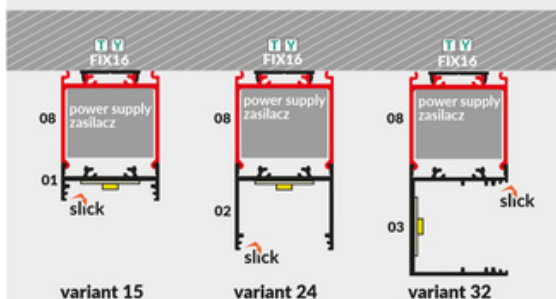

POWER SUPPLY PROFILE VARIO30-08 3000 RAW ALU.

Lighting

EU industrial designs

CE

Made in Poland

Buy product

SUSPENDED WISZĄCE

SURFACE NAWIERZCHNIOWE

TWO SIDES DWUSTRONNE

TOPMET LIGHT KŁOSOWICZ WIŚNIEWSKI sp. z o.o.

Ostrowska 354 | 61-312 Poznań | POLAND

tel.: +48 61 872 75 00

info@topmet.pl

pdf card generation date: 16.06.2026

Basic Informations

EAN: 5901597254539 Index: V3310000 Material: aluminium Color: raw aluminium Lenght [mm]: 3000 Weigh [kg]t: 1.143 Country of origin: PL	Measurement unit: qty Product packaging dimensions [mm]: 3000 x 33,4 x 33,4 Bulk packing [qty]: 20 Master packaging type: Bulk Product with gross packaging weight [kg]: 22.86
--	--

AVAILABLE VARIANTS

1000 mm, 2000 mm, 3000 mm, 4050 mm

Matching elements

MOUNTINGS

 <p>mounting plate Y inox [20pcs] index: A2090019</p>	 <p>mounting plate Y cone inox [20pcs] index: A2130019</p>	 <p>mounting plate T 180deg [20pcs] index: C6960000</p>
 <p>mounting magnetic plate Y inox [1pcs] index: A2999919</p>	 <p>mounting magnetic plate Y inox [10pcs] index: A2999819</p>	