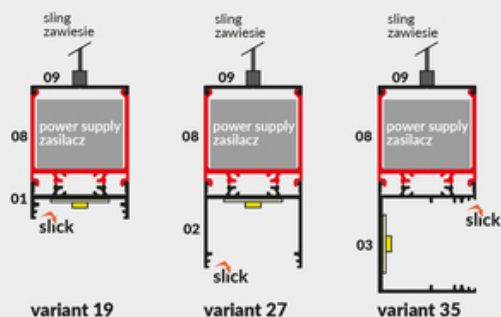

POWER SUPPLY PROFILE VARIO30-08 3000 RAW ALU.

Lighting

EU industrial designs

CE

Made in Poland

Buy product

SUSPENDED WISZĄCE

SURFACE NAWIERZCHNIOWE

TWO SIDES DWUSTRONNE

TOPMET LIGHT KŁOSOWICZ WIŚNIEWSKI sp. z o.o.

Ostrowska 354 | 61-312 Poznań | POLAND

tel.: +48 61 872 75 00

info@topmet.pl

pdf card generation date: 16.06.2026

Basic Informations

EAN: 5901597254539 Index: V3310000 Material: aluminium Color: raw aluminium Lenght [mm]: 3000 Weigh [kg]t: 1.143 Country of origin: PL	Measurement unit: qty Product packaging dimensions [mm]: 3000 x 33,4 x 33,4 Bulk packing [qty]: 20 Master packaging type: Bulk Product with gross packaging weight [kg]: 22.86
--	--

AVAILABLE COLORS

 <p>power supply profile VARIO30-08 3000 anod. V3310020</p>	 <p>power supply profile VARIO30-08 3000 white painted RAL9003 /plastic bag V3310001</p>	 <p>power supply profile VARIO30-08 3000 black anod. /plastic bag V3310021</p>
--	---	---

AVAILABLE VARIANTS

1000 mm, 2000 mm, 3000 mm, 4050 mm

Matching elements

MOUNTINGS

 <p>mounting plate Y inox [20pcs] index: A2090019</p>	 <p>mounting plate Y cone inox [20pcs] index: A2130019</p>	 <p>mounting plate T 180deg [20pcs] index: C6960000</p>
 <p>mounting magnetic plate Y inox [1pcs] index: A2999919</p>	 <p>mounting magnetic plate Y inox [10pcs] index: A2999819</p>	