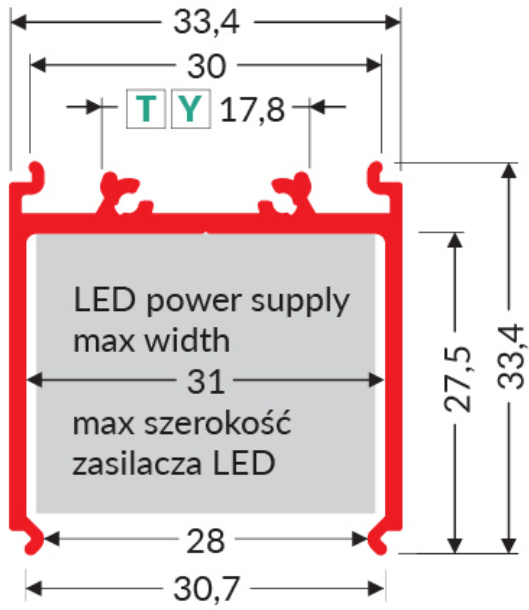

TWO SIDES DWUSTRONNE

TOPMET LIGHT KŁOSOWICZ WIŚNIEWSKI sp. z o.o.

Ostrowska 354 | 61-312 Poznań | POLAND

tel.: +48 61 872 75 00

info@topmet.pl

pdf card generation date: 16.06.2026

Basic Informations

EAN: 5901597254539 Index: V3310000 Material: aluminium Color: raw aluminium Lenght [mm]: 3000 Weigh [kg]t: 1.143 Country of origin: PL	Measurement unit: qty Product packaging dimensions [mm]: 3000 x 33,4 x 33,4 Bulk packing [qty]: 20 Master packaging type: Bulk Product with gross packaging weight [kg]: 22.86
--	--