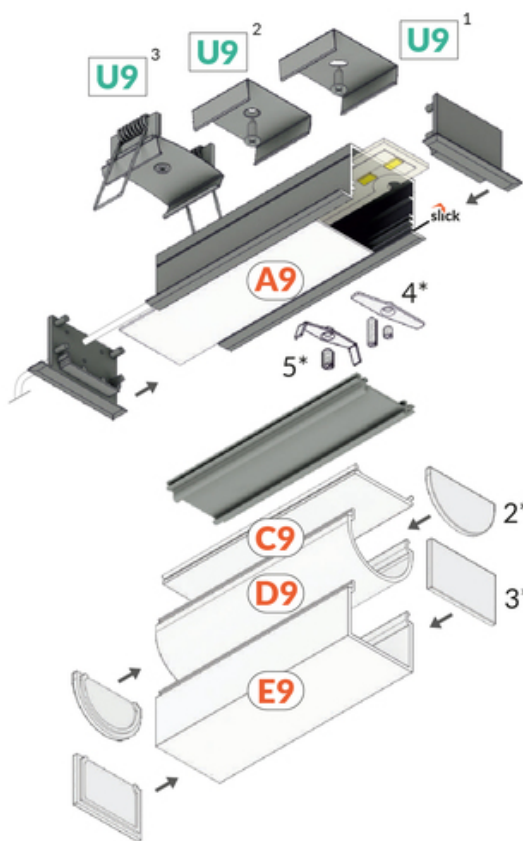

- 2* end cap D9
zaślepka D9
- 3* end cap E9
zaślepka E9
- 4* LED clamp VARIO30
docisk LED VARIO30
- 5* LED clamp VARIO30-1
docisk LED VARIO30-1

TOPMET LIGHT KŁOSOWICZ WIŚNIEWSKI sp. z o.o.

Ostrowska 354 | 61-312 Poznań | POLAND

tel.: +48 61 872 75 00

info@topmet.pl

pdf card generation date: 29.06.2026

Basic Informations

<p>EAN: 5901597253693 Index: V3280001 Material: aluminium Color: white painted Length [mm]: 4050 Weight [kg]: 1.447 Net weight [kg]: 0.029000000000000001 Country of origin: PL</p>	<p>Measurement unit: qty Product packaging dimensions [mm]: 4050 x 44,4 x 24 Bulk packing [qty]: 10 Master packaging type: Bulk Product with gross packaging weight [kg]: 14.47</p>
--	---

**connector VARIO30-07
270deg bent white
painted /plastic bag**
index: V4830001S

MOUNTING PLATES

**mounting plate U9 inox
[20pcs]**
index: V4840019

**mounting plate U9 cone
inox [20pcs]**
index: V4850019