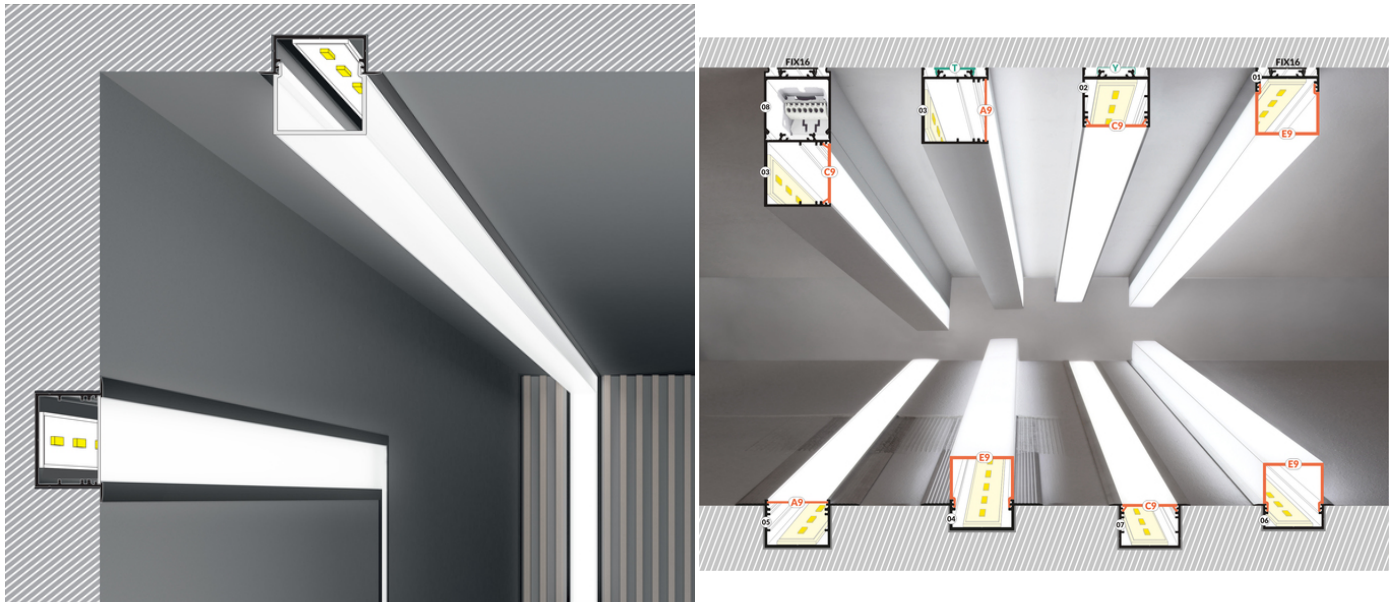

Basic Informations

EAN: 5901597253693 Index: V3280001 Material: aluminium Color: white painted Length [mm]: 4050 Weight [kg]: 1.447 Net weight [kg]: 0.029000000000000001 Country of origin: PL	Measurement unit: qty Product packaging dimensions [mm]: 4050 x 44,4 x 24 Bulk packing [qty]: 10 Master packaging type: Bulk Product with gross packaging weight [kg]: 14.47

AVAILABLE COLORS

LED profile VARIO30-07 ACDE-9/U9 4050 anod. V3280020	LED profile VARIO30-07 ACDE-9/U9 4050 raw alu. V3280000	LED profile VARIO30-07 ACDE-9/U9 4050 black anod. /plastic bag V3280021

AVAILABLE VARIANTS

1000 mm, 2000 mm, 3000 mm, 4050 mm

Matching elements