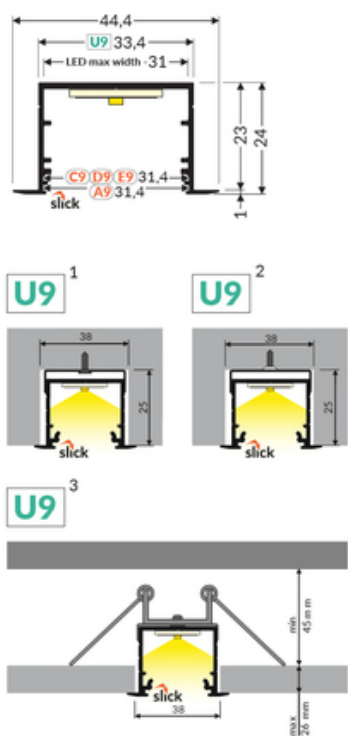

- 2* end cap D9
  zaślepka D9
- 3* end cap E9
  zaślepka E9
- 4* LED clamp VARIO30
  docisk LED VARIO30
- 5* LED clamp VARIO30-1
  docisk LED VARIO30-1

TOPMET LIGHT KŁOSOWICZ WIŚNIEWSKI sp. z o.o.

Ostrowska 354 | 61-312 Poznań | POLAND

tel.: +48 61 872 75 00

info@topmet.pl

pdf card generation date: 29.06.2026