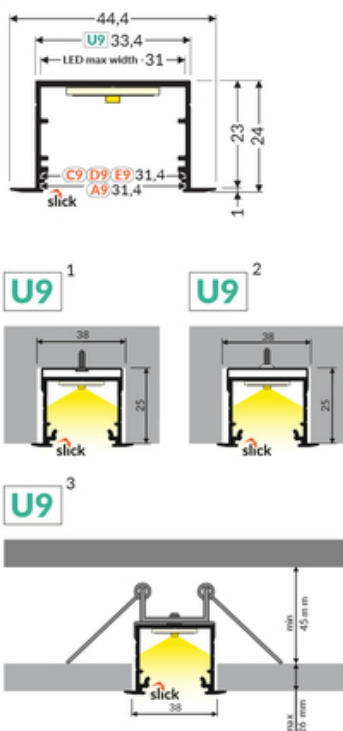

- 2* end cap D9
- zaślepka D9
- 3* end cap E9
- zaślepka E9
- 4* LED clamp VARIO30
- docisk LED VARIO30
- 5* LED clamp VARIO30-1
- docisk LED VARIO30-1

TOPMET LIGHT KŁOSOWICZ WIŚNIEWSKI sp. z o.o.

Ostrowska 354 | 61-312 Poznań | POLAND

tel.: +48 61 872 75 00

info@topmet.pl

pdf card generation date: 30.06.2026