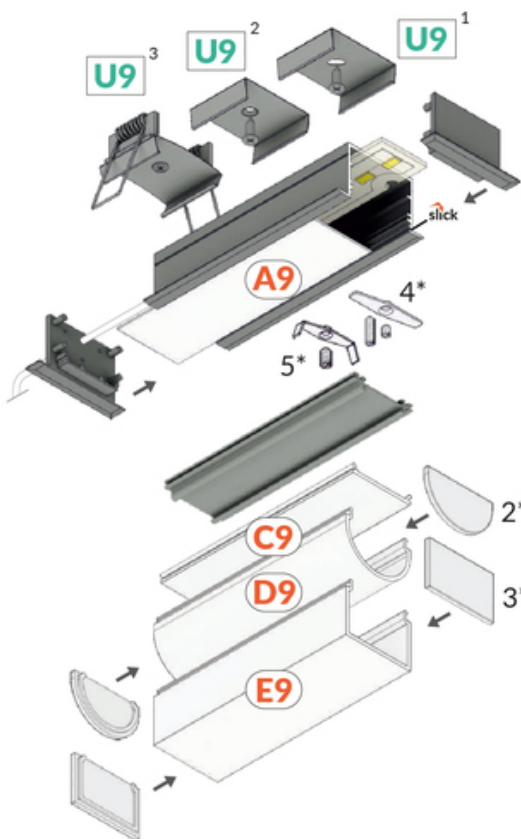

- 2\* end cap D9
- zaślepka D9
- 3\* end cap E9
- zaślepka E9
- 4\* LED clamp VARIO30
- docisk LED VARIO30
- 5\* LED clamp VARIO30-1
- docisk LED VARIO30-1

TOPMET LIGHT KŁOSOWICZ WIŚNIEWSKI sp. z o.o.

Ostrowska 354 | 61-312 Poznań | POLAND

## Basic Informations

<p>EAN: 5901597253617          Index: V3270020          Material: aluminium          Color: anodized          Length [mm]: 3000          Weight [kg]: 0.975          Country of origin: PL</p>	<p>Measurement unit: qty          Product packaging dimensions [mm]: 3000 x 44,4 x 24          Bulk packing [qty]: 20          Master packaging type: Bulk          Product with gross packaging weight [kg]: 19.5</p>
--	--