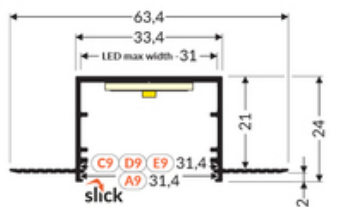

2*
end cap D9
zaslepka D9

3*
end cap E9
zaslepka E9

4*
LED clamp VARIO30
docisk LED VARIO30

5*
LED clamp VARIO30-1
docisk LED VARIO30-1

TOPMET LIGHT KŁOSOWICZ WIŚNIEWSKI sp. z o.o.

Ostrowska 354 | 61-312 Poznań | POLAND

tel.: +48 61 872 75 00

info@topmet.pl

pdf card generation date: 14.06.2026