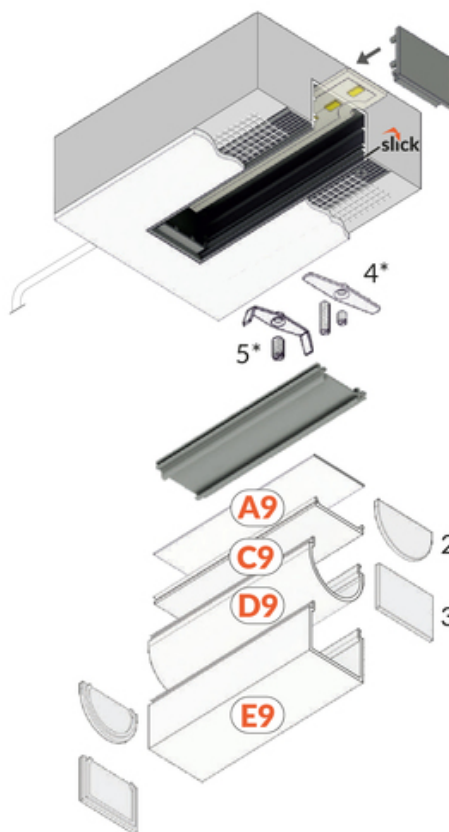

LED PROFILE VARIO30-05 ACDE-9 4050 WHITE PAINTED

RAL9003 /PLASTIC BAG

Spackle in

Architectural

Lighting

EU industrial designs

CE

Made in Poland

Buy product

2*
end cap D9
zaslepka D9

3*
end cap E9
zaslepka E9

4*
LED clamp VARIO30
docisk LED VARIO30

5*
LED clamp VARIO30-1
docisk LED VARIO30-1

TOPMET LIGHT KŁOSOWICZ WIŚNIEWSKI sp. z o.o.

Ostrowska 354 | 61-312 Poznań | POLAND

tel.: +48 61 872 75 00

info@topmet.pl

pdf card generation date: 14.06.2026

Basic Informations

EAN: 5901597253389
 Index: V3200001
 Material: aluminium
 Color: white painted
 Length [mm]: 4050
 Weight [kg]: 1.649
 Net weight [kg]: 0.028999999999999999
 Country of origin: PL