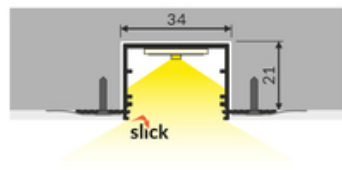

2*
end cap D9
zaslepka D9

3*
end cap E9
zaslepka E9

4*
LED clamp VARIO30
docisk LED VARIO30

5*
LED clamp VARIO30-1
docisk LED VARIO30-1

TOPMET LIGHT KŁOSOWICZ WIŚNIEWSKI sp. z o.o.

Ostrowska 354 | 61-312 Poznań | POLAND

tel.: +48 61 872 75 00

info@topmet.pl

pdf card generation date: 14.06.2026